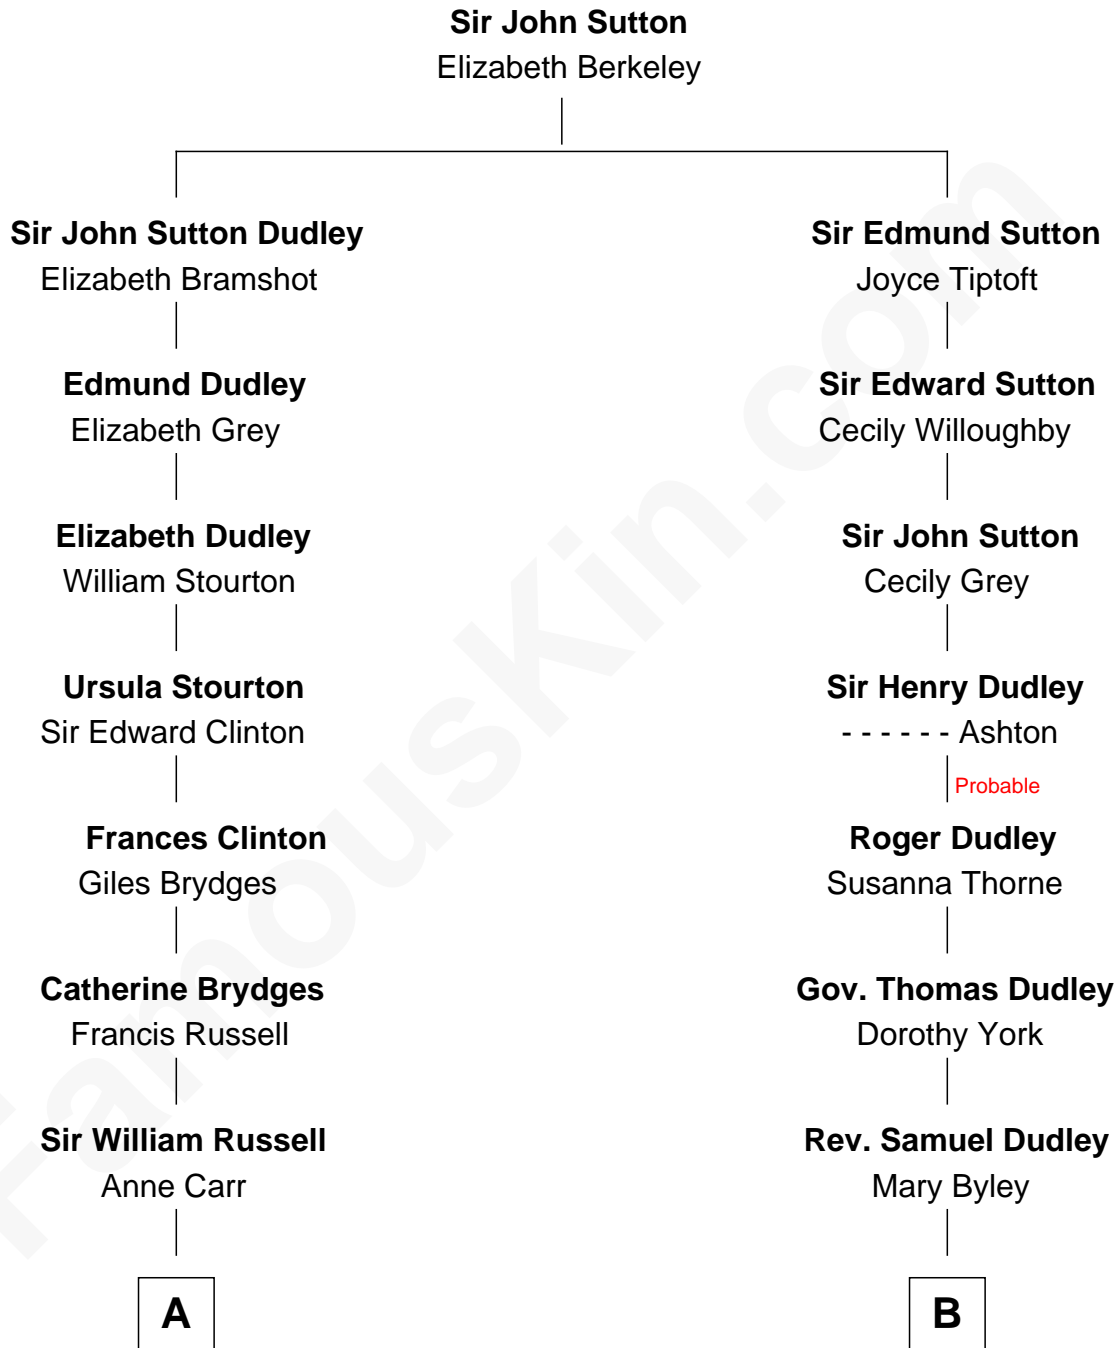

# FamousKin.com Relationship Chart of

**Sarah Ferguson**

*Duchess of York*

14th cousin 3 times removed of

**Dr. H. H. Holmes**

*Serial Killer aka "Devil in the White City"*

**A**

**William Russell**  
Rachel Wriothesley

**Sir Wriothesley Russell**  
Elizabeth Howland

**John Russell**  
Gertrude Leveson-Gower

**Francis Russell**  
Elizabeth Keppel

**Sir John Russell**  
Georgiana Gordon

**Louisa Jane Russell**  
James Hamilton

**Louisa Jane Hamilton**  
William Henry Walter Montagu-Douglas-Scott

**Herbert Andrew Montagu-Douglas-Scott**  
Marie Josephine Edwards

**Marian Louisa Montagu-Douglas-Scott**  
Andrew Henry Ferguson

**Ronald Ivor Ferguson**  
Susan Mary Wright