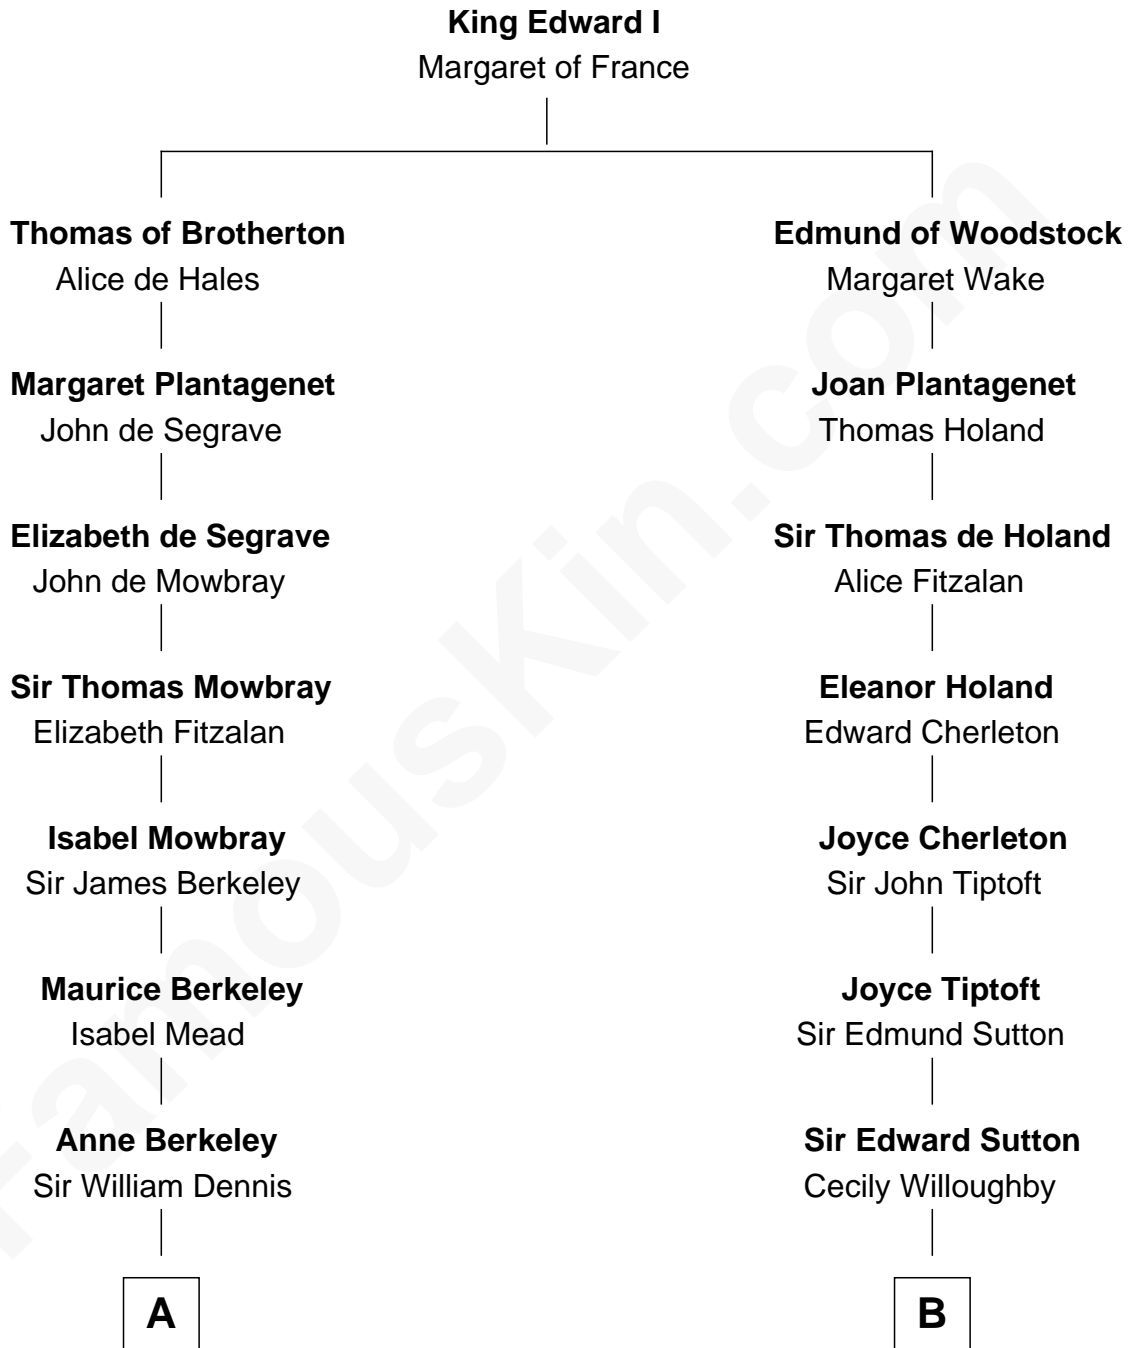

FamousKin.com Relationship Chart of

Sarah Ferguson

Duchess of York

19th cousin 2 times removed of

Dr. H. H. Holmes

Serial Killer aka "Devil in the White City"

C

Susan Henrietta Cavendish

Henry Robert Brand

Margaret Brand

Algernon Francis Holford Ferguson

Andrew Henry Ferguson

Marian Louisa Montagu-Douglas-Scott

Ronald Ivor Ferguson

Susan Mary Wright

Sarah Ferguson

Duchess of York

D

Scribner Mudgett

Nancy Prescott

Levi Horton Mudgett

Theodate Page Price

Dr. H. H. Holmes

Serial Killer Dr. H. H. Holmes