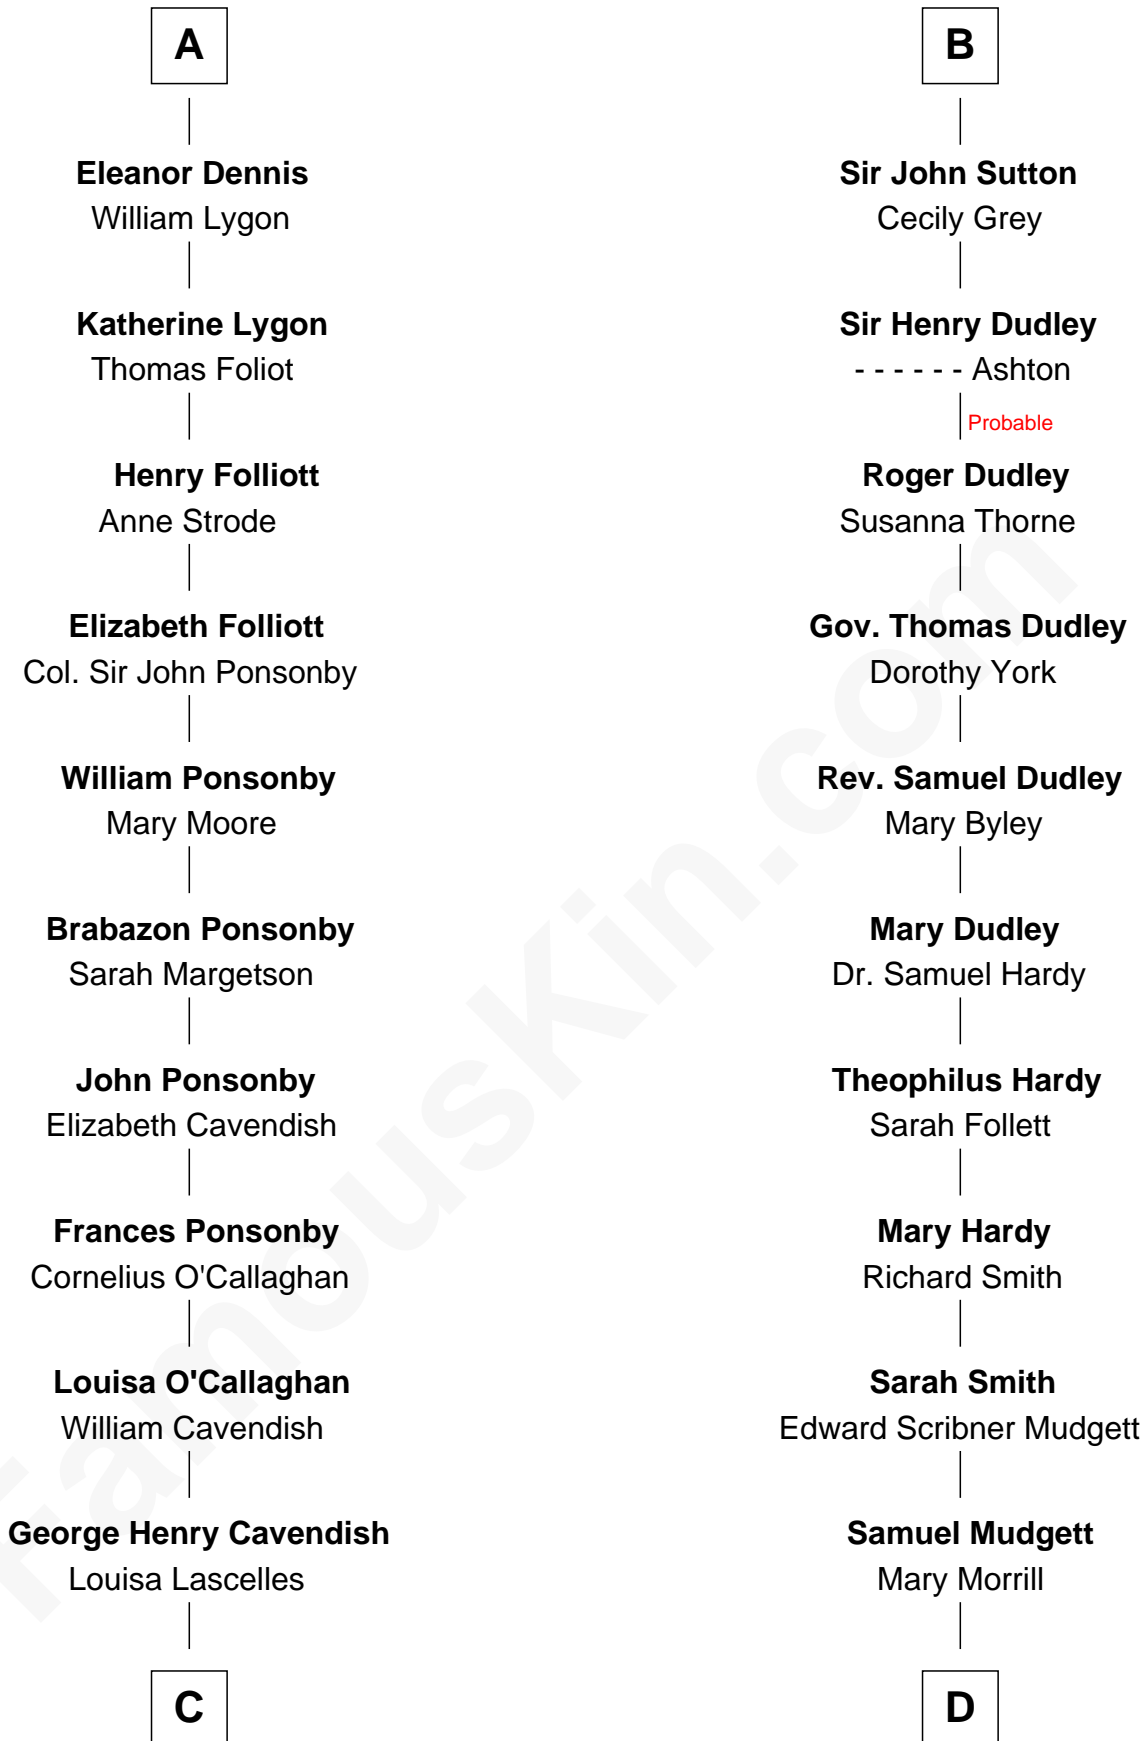

FamousKin.com Relationship Chart of

Sarah Ferguson

Duchess of York

19th cousin 2 times removed of

Dr. H. H. Holmes

Serial Killer aka "Devil in the White City"

C

Susan Henrietta Cavendish

Henry Robert Brand

Margaret Brand

Algernon Francis Holford Ferguson

Andrew Henry Ferguson

Marian Louisa Montagu-Douglas-Scott

Ronald Ivor Ferguson

Susan Mary Wright

Sarah Ferguson

Duchess of York

D

Scribner Mudgett

Nancy Prescott

Levi Horton Mudgett

Theodate Page Price

Dr. H. H. Holmes

Serial Killer Dr. H. H. Holmes