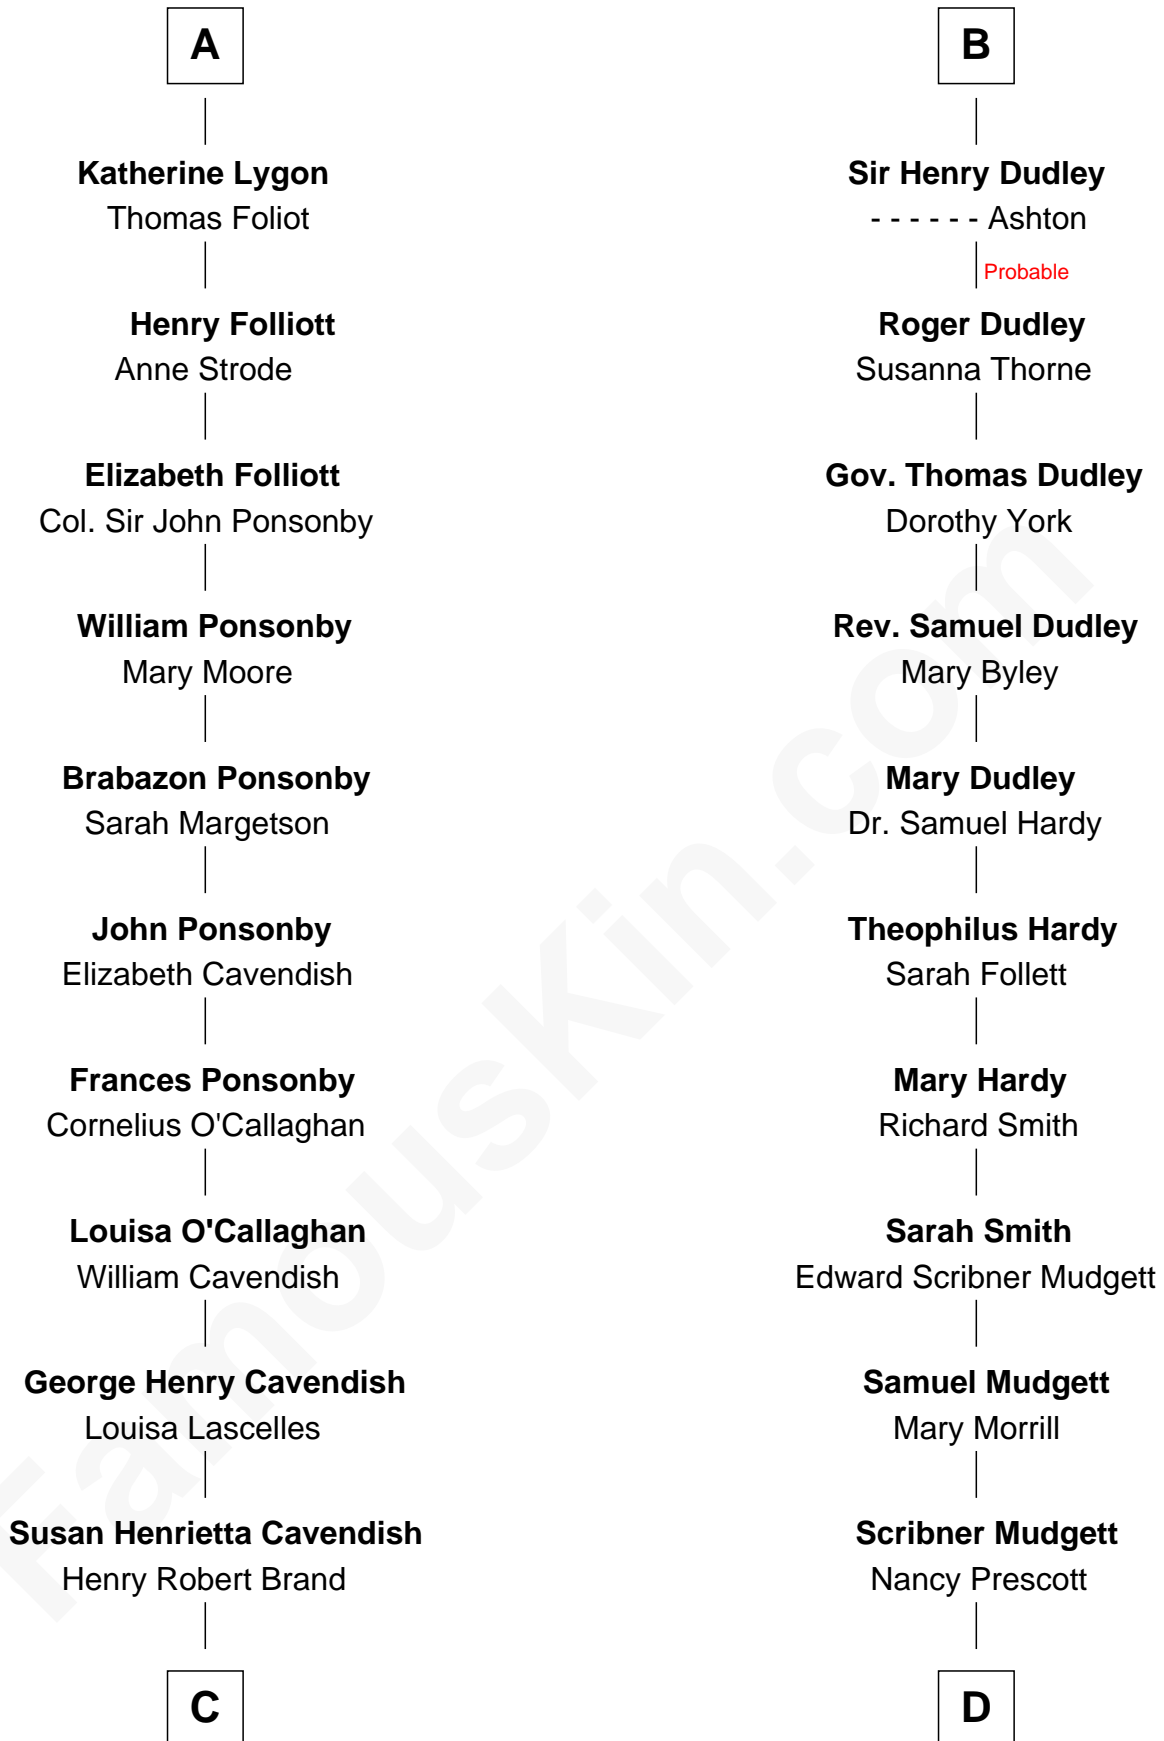

FamousKin.com Relationship Chart of

Sarah Ferguson

Duchess of York

18th cousin 2 times removed of

Dr. H. H. Holmes

Serial Killer aka "Devil in the White City"

Henry Plantagenet

Maud de Chaworth

Richard Fitzalan

Alice Fitzalan

Sir Thomas de Holand

Eleanor Holand

Edward Cherleton

Joyce Cherleton

Sir John Tiptoft

Joyce Tiptoft

Sir Edmund Sutton

Sir Edward Sutton

Cecily Willoughby

Sir John Sutton

Cecily Grey

B

C

Margaret Brand
Algernon Francis Holford Ferguson

Andrew Henry Ferguson
Marian Louisa Montagu-Douglas-Scott

Ronald Ivor Ferguson
Susan Mary Wright

Sarah Ferguson
Duchess of York

D

Levi Horton Mudgett
Theodate Page Price

Dr. H. H. Holmes
Serial Killer Dr. H. H. Holmes