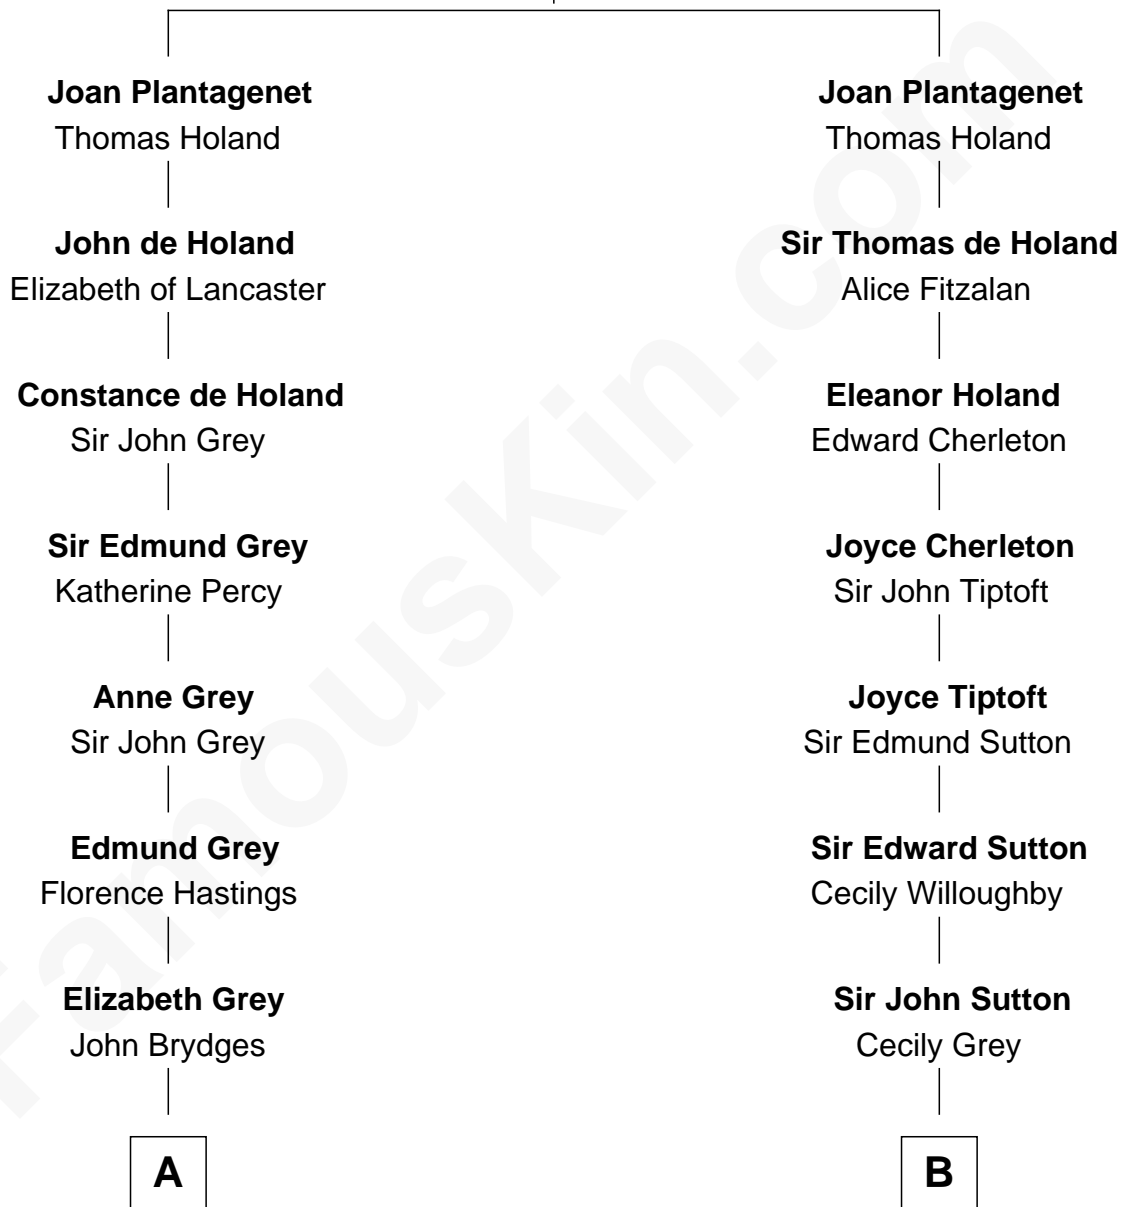

FamousKin.com Relationship Chart of

Sarah Ferguson

Duchess of York

18th cousin 3 times removed of

Dr. H. H. Holmes

Serial Killer aka "Devil in the White City"

Edmund of Woodstock

Margaret Wake

C

Louisa Jane Hamilton

William Henry Walter Montagu-Douglas-Scott

Herbert Andrew Montagu-Douglas-Scott

Marie Josephine Edwards

Marian Louisa Montagu-Douglas-Scott

Andrew Henry Ferguson

Ronald Ivor Ferguson

Susan Mary Wright

Sarah Ferguson

Duchess of York

D

Levi Horton Mudgett

Theodate Page Price

Dr. H. H. Holmes

Serial Killer Dr. H. H. Holmes