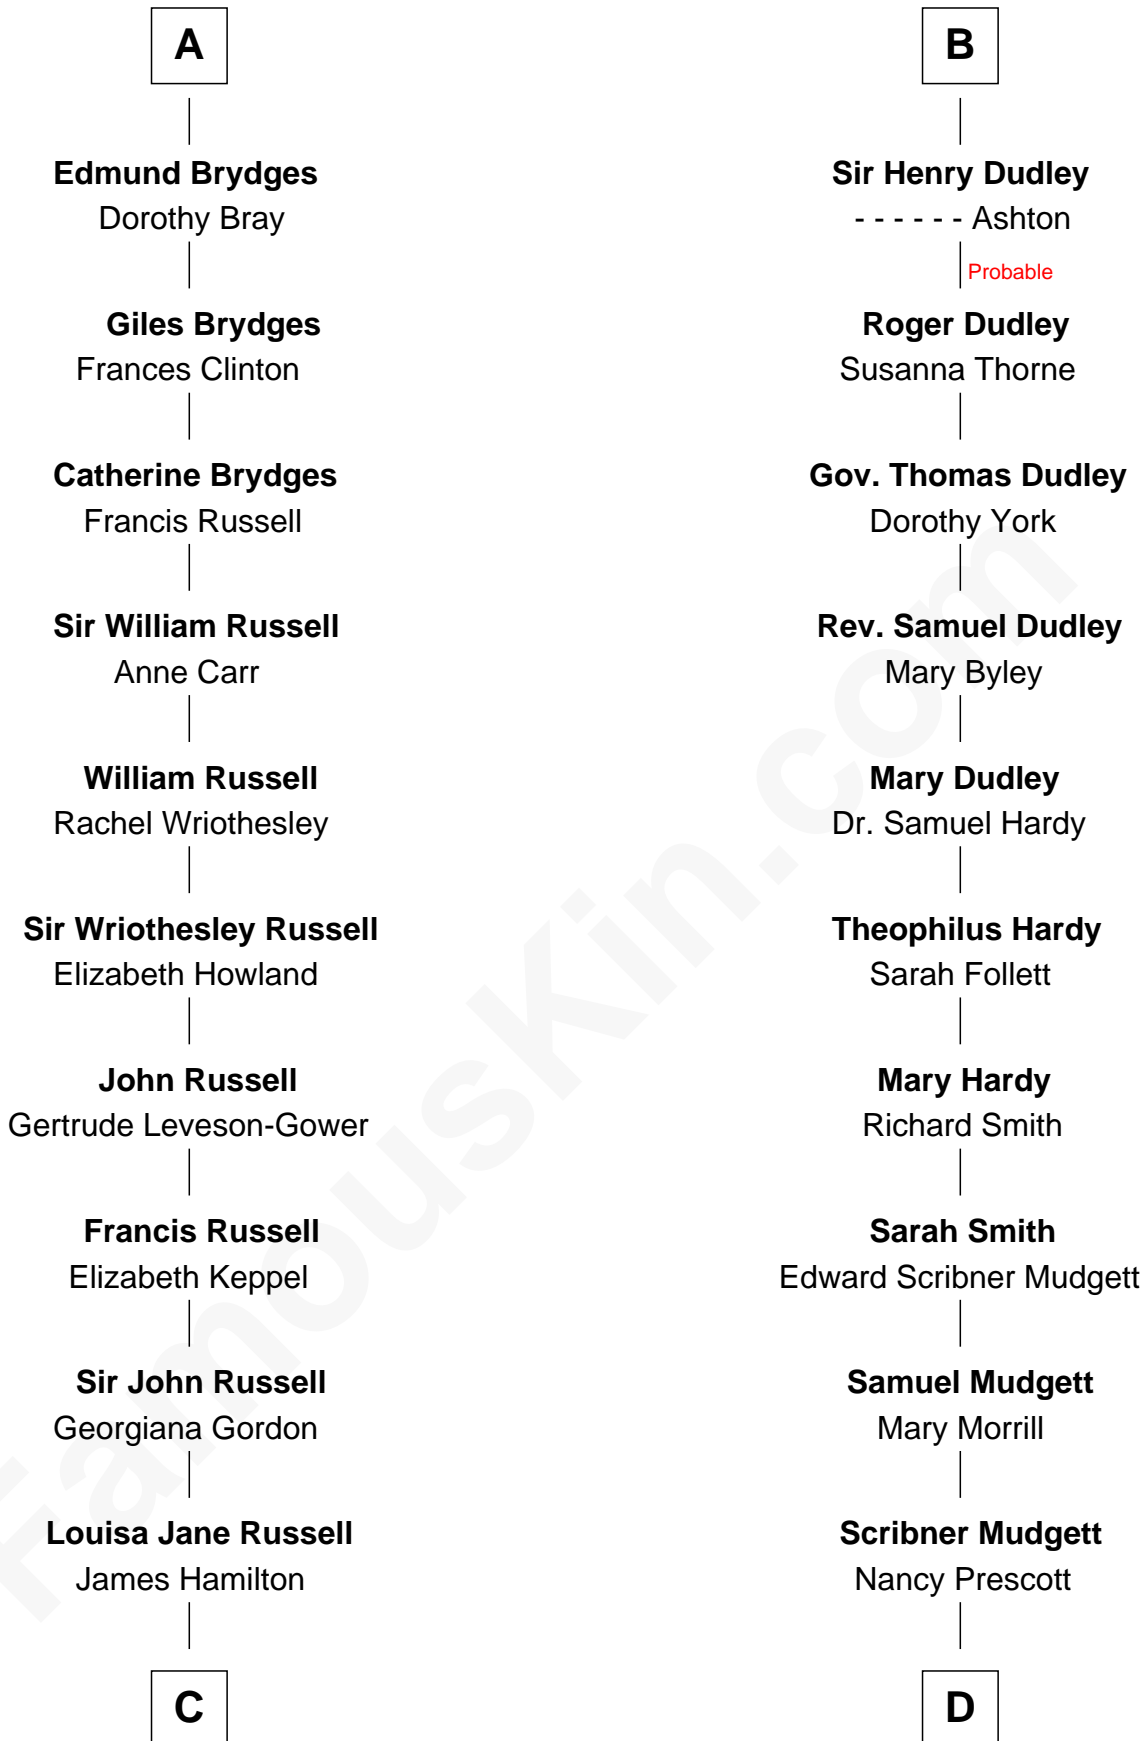

FamousKin.com Relationship Chart of

Sarah Ferguson

Duchess of York

18th cousin 3 times removed of

Dr. H. H. Holmes

Serial Killer aka "Devil in the White City"

Edmund of Woodstock

Margaret Wake

C

Louisa Jane Hamilton

William Henry Walter Montagu-Douglas-Scott

Herbert Andrew Montagu-Douglas-Scott

Marie Josephine Edwards

Marian Louisa Montagu-Douglas-Scott

Andrew Henry Ferguson

Ronald Ivor Ferguson

Susan Mary Wright

Sarah Ferguson

Duchess of York

D

Levi Horton Mudgett

Theodate Page Price

Dr. H. H. Holmes

Serial Killer Dr. H. H. Holmes