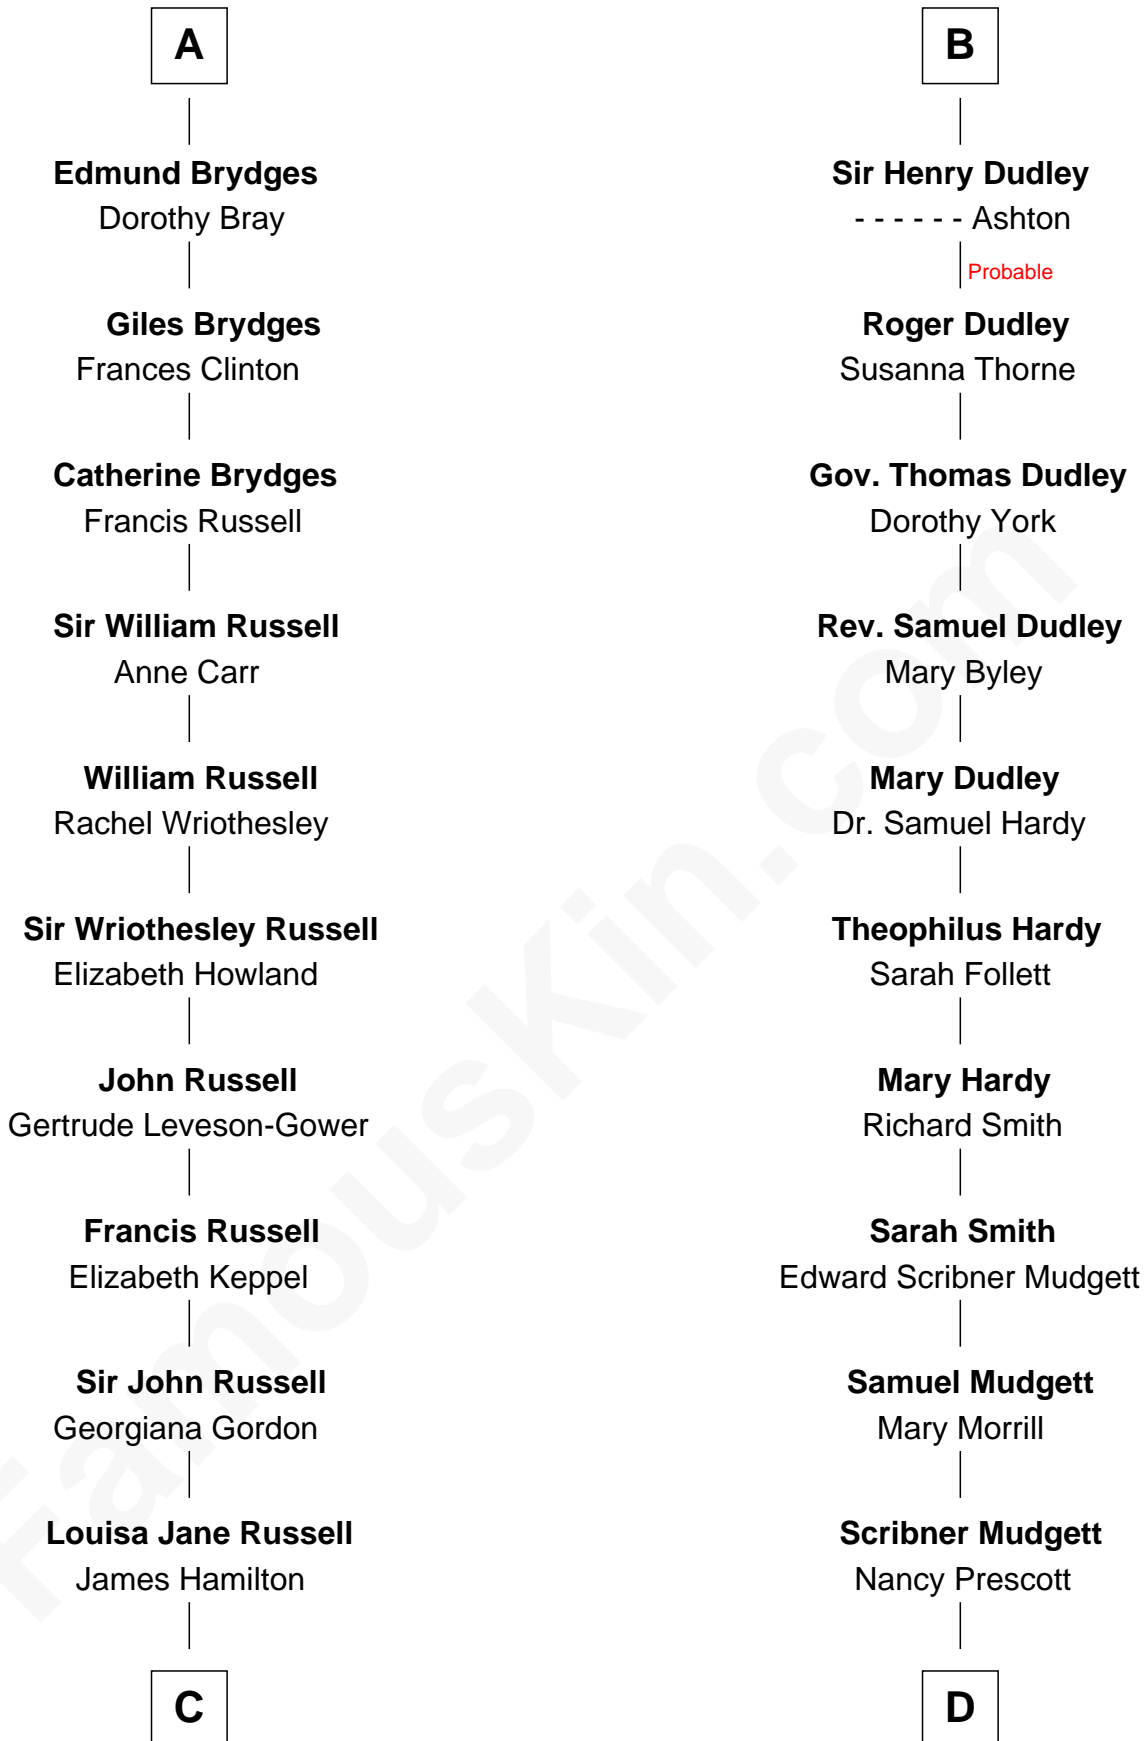

FamousKin.com Relationship Chart of

Sarah Ferguson

Duchess of York

18th cousin 3 times removed of

Dr. H. H. Holmes

Serial Killer aka "Devil in the White City"

Sir Robert de Holland

Maude la Zouche

C

Louisa Jane Hamilton

William Henry Walter Montagu-Douglas-Scott

Herbert Andrew Montagu-Douglas-Scott

Marie Josephine Edwards

Marian Louisa Montagu-Douglas-Scott

Andrew Henry Ferguson

Ronald Ivor Ferguson

Susan Mary Wright

Sarah Ferguson

Duchess of York

D

Levi Horton Mudgett

Theodate Page Price

Dr. H. H. Holmes

Serial Killer Dr. H. H. Holmes