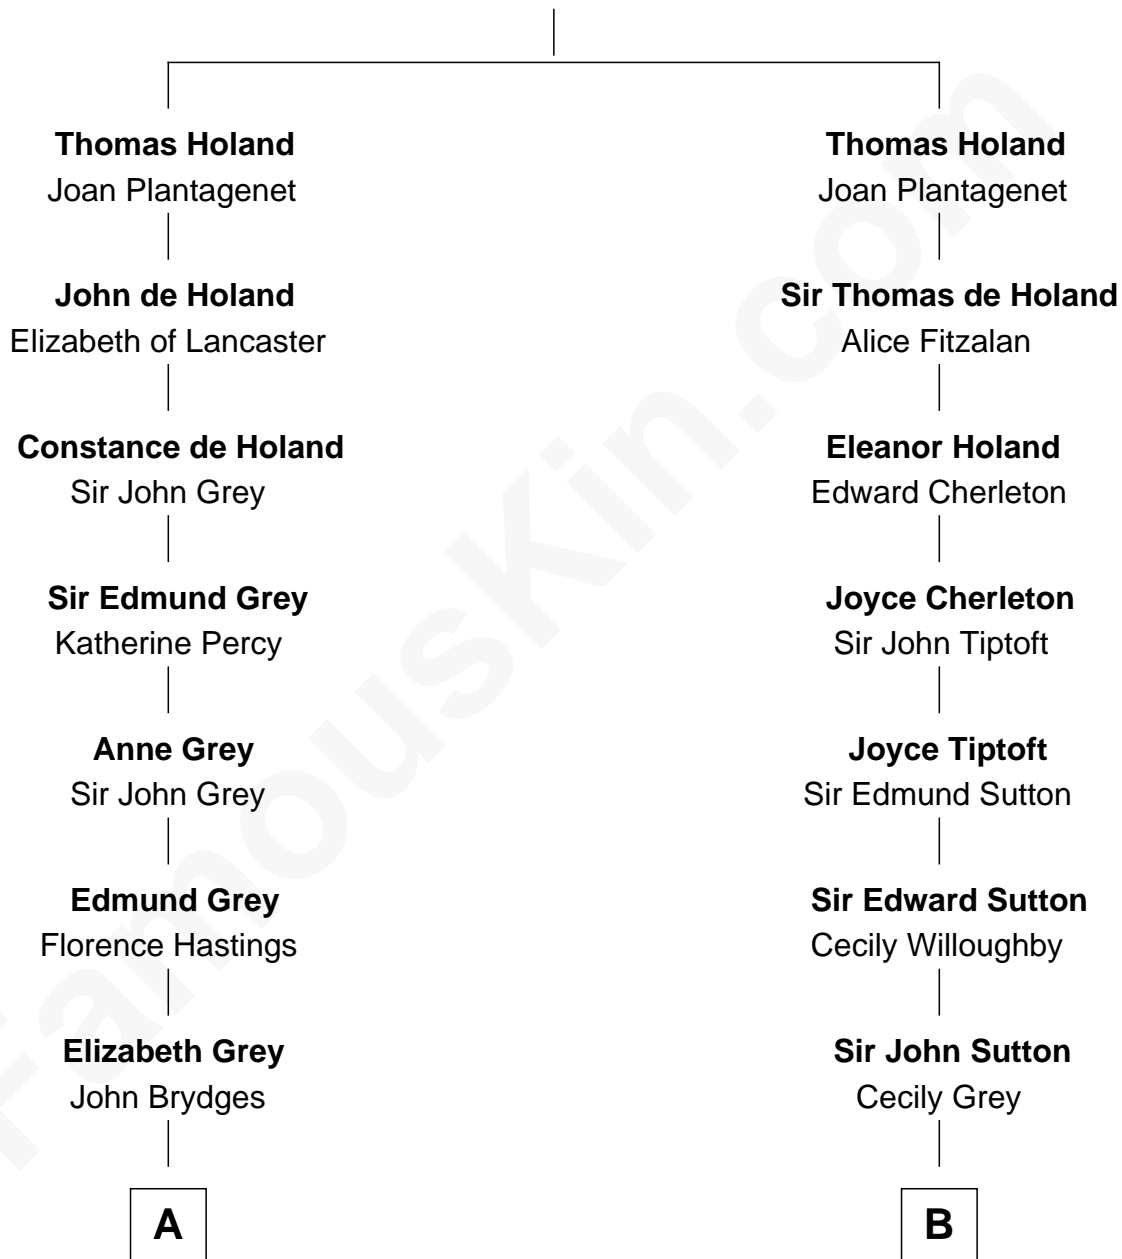

FamousKin.com Relationship Chart of

Sarah Ferguson

Duchess of York

18th cousin 3 times removed of

Dr. H. H. Holmes

Serial Killer aka "Devil in the White City"

Sir Robert de Holland

Maude la Zouche

C

Louisa Jane Hamilton

William Henry Walter Montagu-Douglas-Scott

Herbert Andrew Montagu-Douglas-Scott

Marie Josephine Edwards

Marian Louisa Montagu-Douglas-Scott

Andrew Henry Ferguson

Ronald Ivor Ferguson

Susan Mary Wright

Sarah Ferguson

Duchess of York

D

Levi Horton Mudgett

Theodate Page Price

Dr. H. H. Holmes

Serial Killer Dr. H. H. Holmes