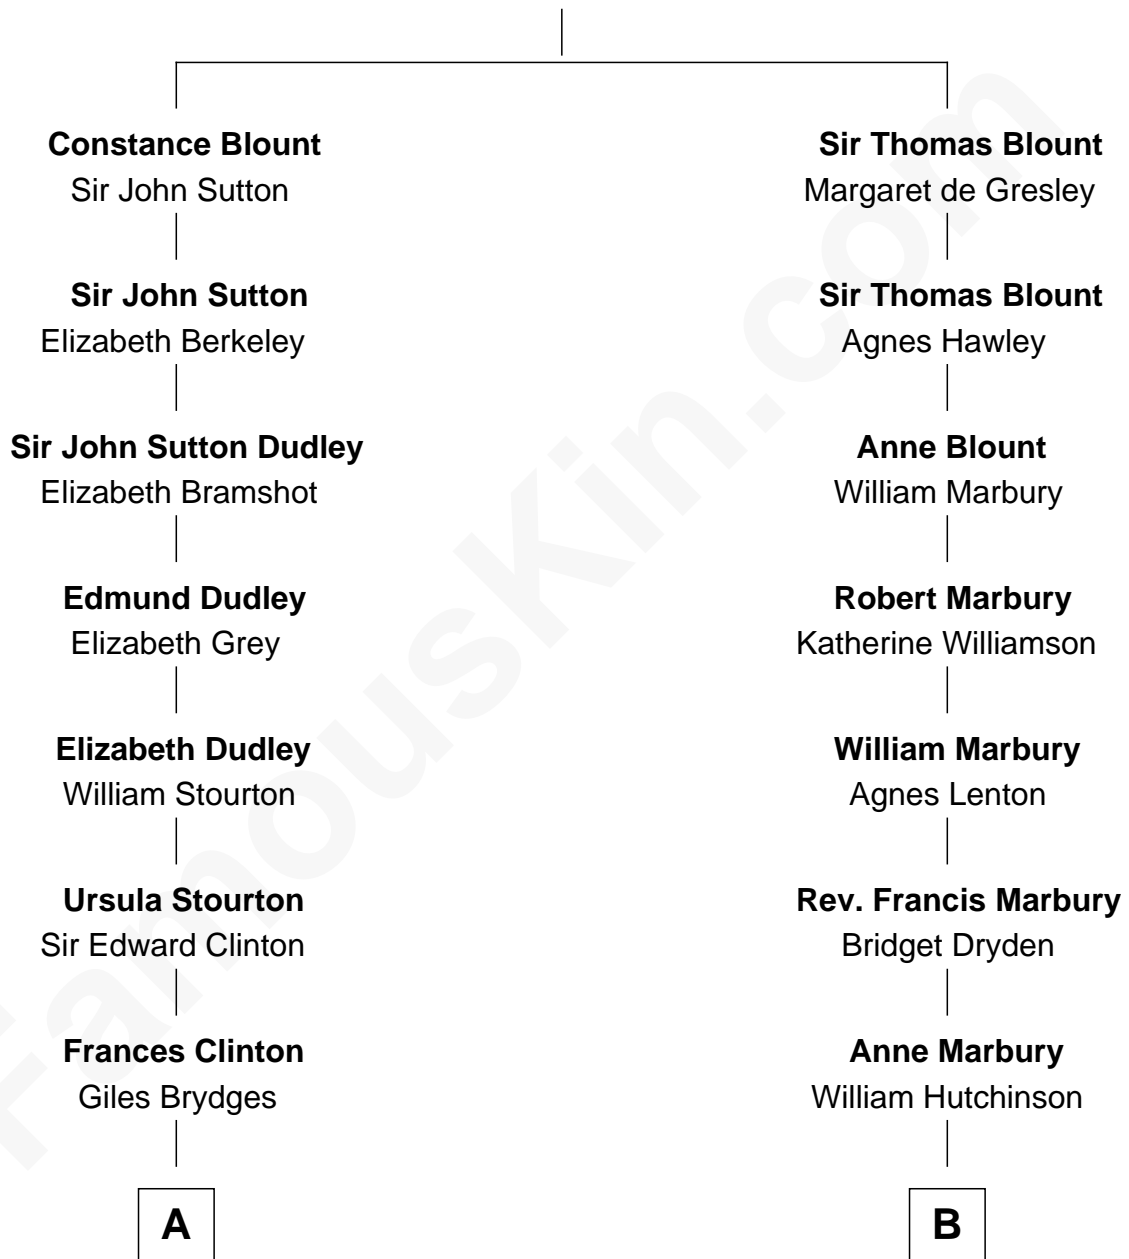

FamousKin.com Relationship Chart of

Sarah Ferguson

Duchess of York

15th cousin 4 times removed of

Franklin D. Roosevelt

32nd U.S. President

Sir Walter Blount

Sancha de Ayala

A

Catherine Brydges

Francis Russell

Sir William Russell

Anne Carr

William Russell

Rachel Wriothesley

Sir Wriothesley Russell