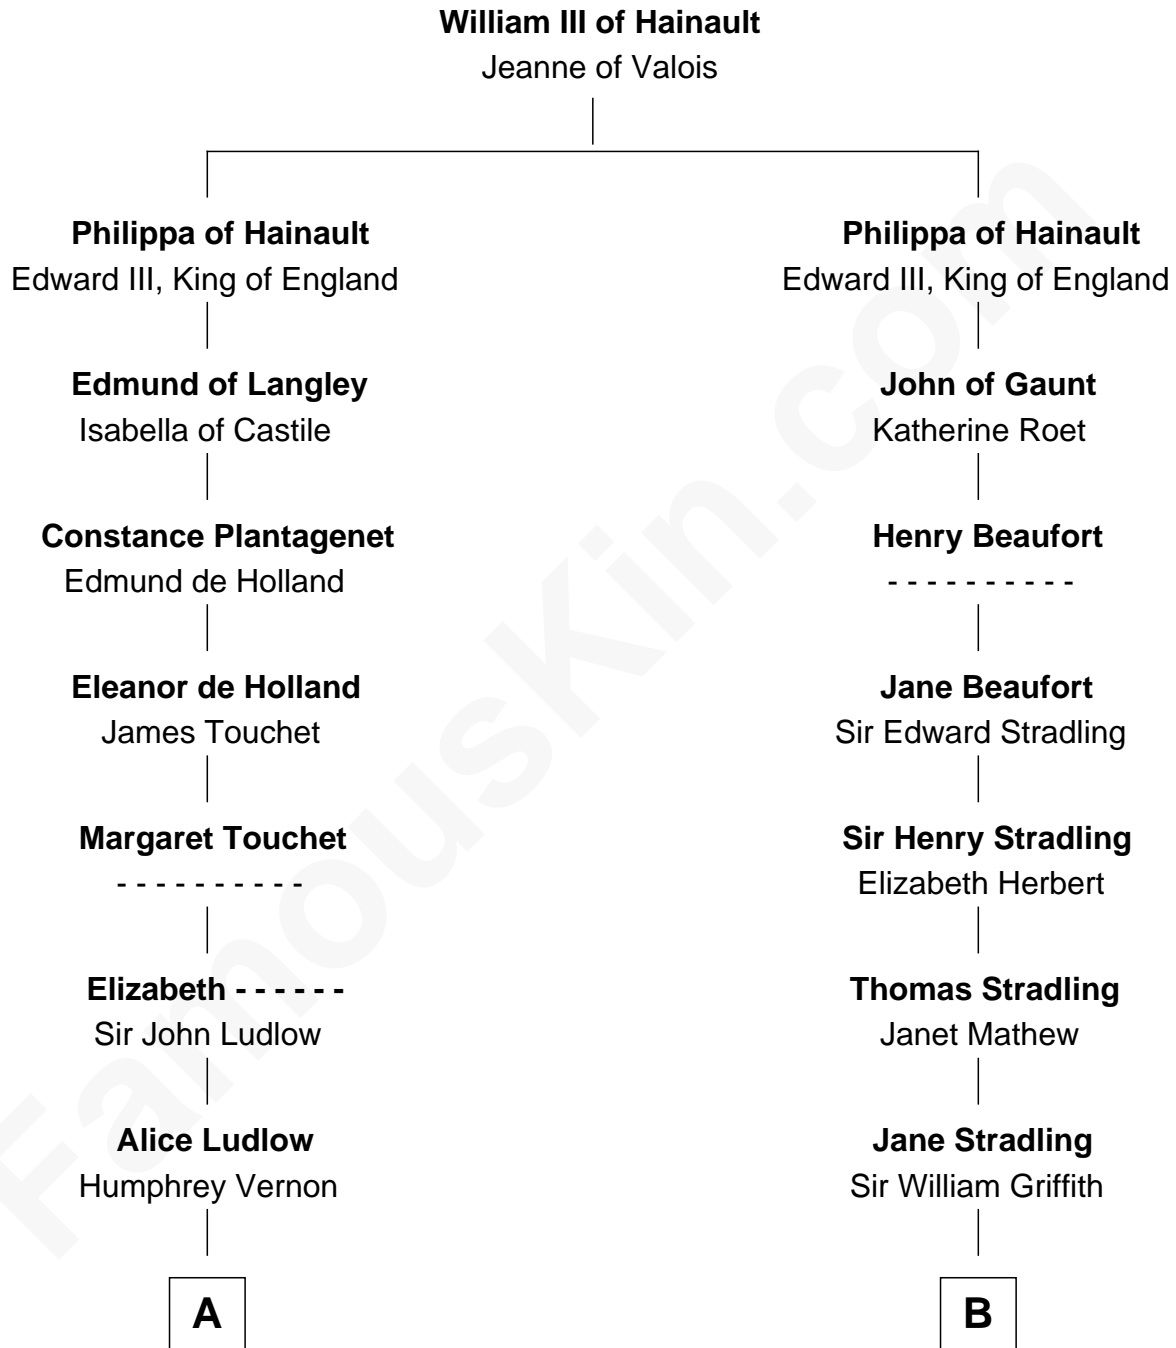

FamousKin.com
Relationship Chart of
Sarah Ferguson
Duchess of York

19th cousin 2 times removed of

Franklin D. Roosevelt
32nd U.S. President

C

Louisa Jane Hamilton

William Henry Walter Montagu-Douglas-Scott

Herbert Andrew Montagu-Douglas-Scott

Marie Josephine Edwards

Marian Louisa Montagu-Douglas-Scott

Andrew Henry Ferguson

Ronald Ivor Ferguson

Susan Mary Wright

Sarah Ferguson

Duchess of York

D

Mary Rebecca Aspinwall

Isaac Daniel Roosevelt

James Roosevelt

Sara Delano

Franklin D. Roosevelt

32nd U.S. President