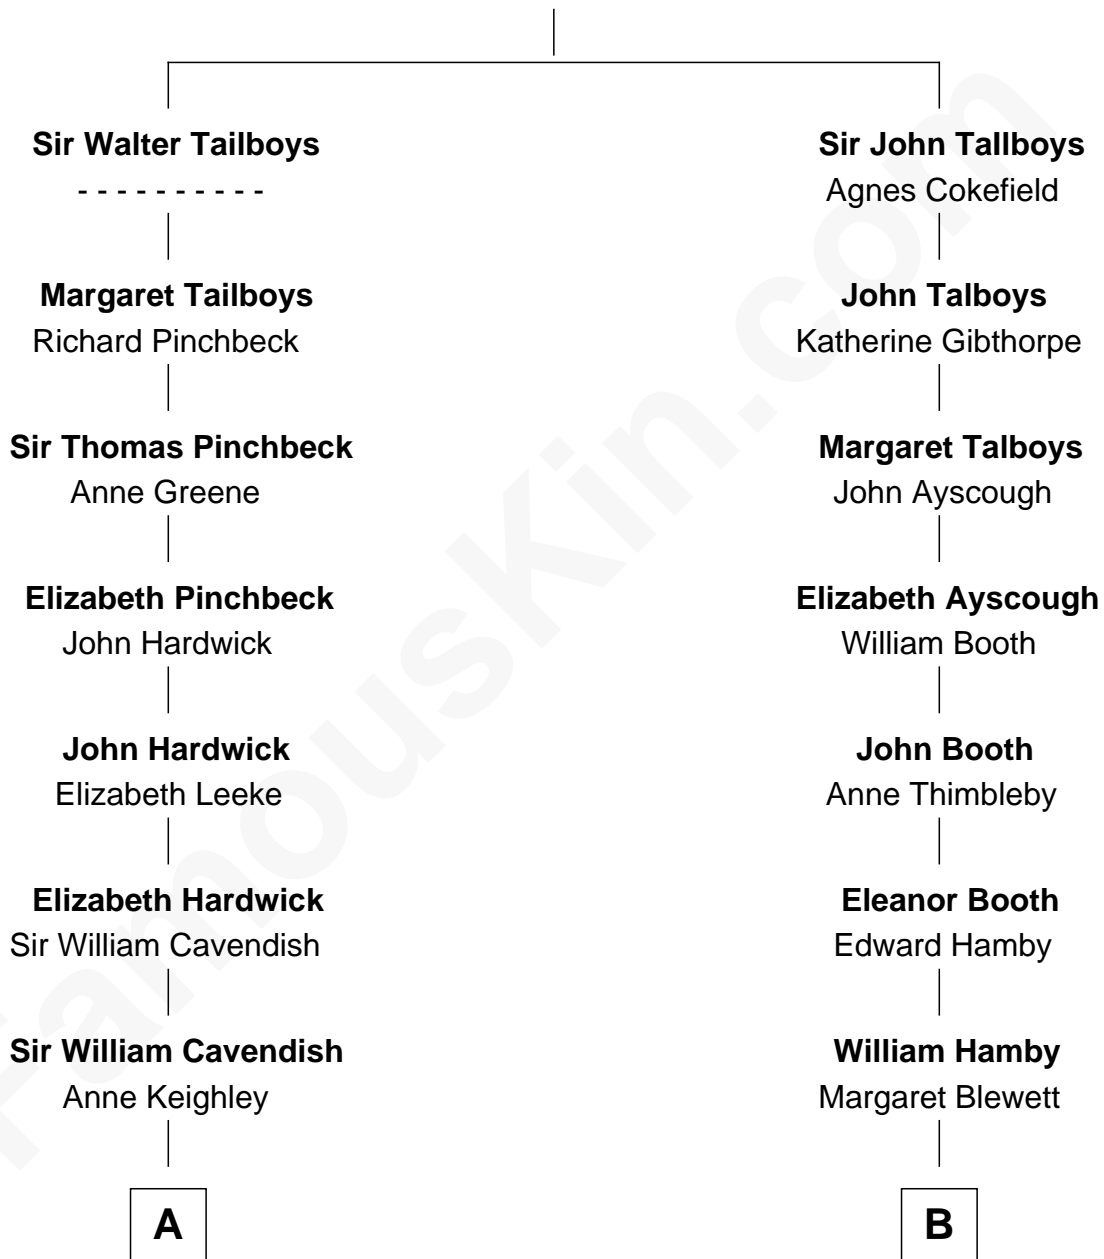

FamousKin.com Relationship Chart of

Sarah Ferguson

Duchess of York

16th cousin 4 times removed of

Franklin D. Roosevelt

32nd U.S. President

Sir Walter Tailboys

Margaret - - - - -

C

—
Margaret Brand

Algernon Francis Holford Ferguson

—
Andrew Henry Ferguson

Marian Louisa Montagu-Douglas-Scott

—
Ronald Ivor Ferguson

Susan Mary Wright

—
Sarah Ferguson