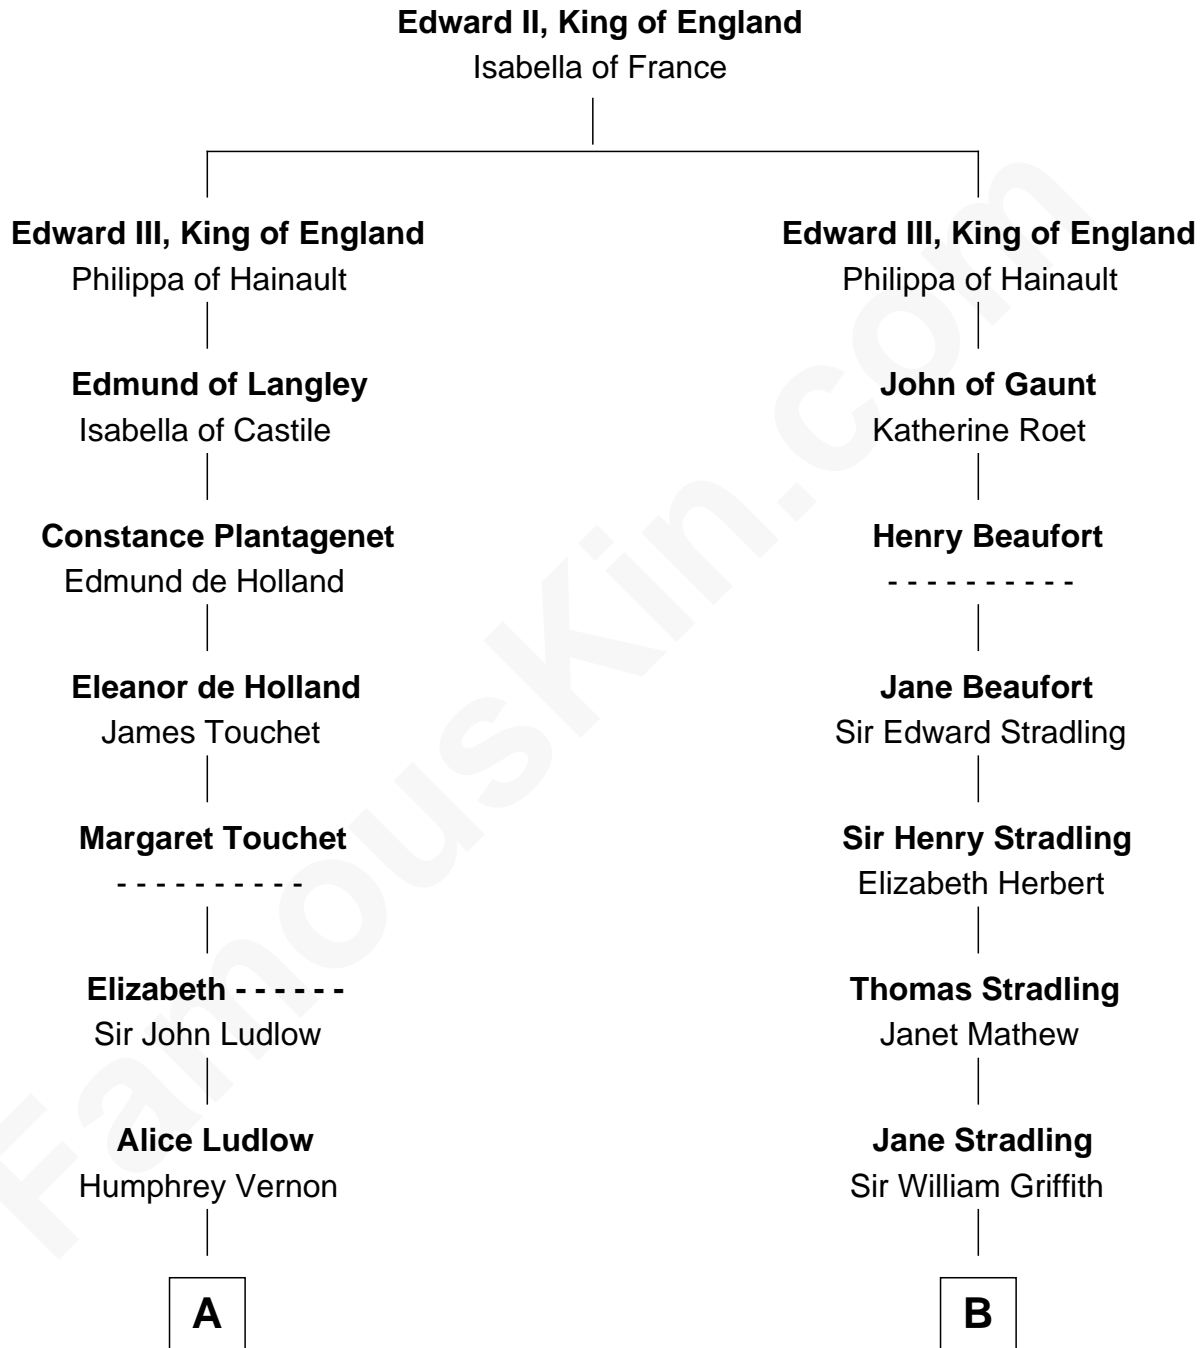

**FamousKin.com**  
**Relationship Chart of**  
**Sarah Ferguson**  
*Duchess of York*

19th cousin 2 times removed of  
**Franklin D. Roosevelt**  
*32nd U.S. President*

**C**

**Louisa Jane Hamilton**

William Henry Walter Montagu-Douglas-Scott

**Herbert Andrew Montagu-Douglas-Scott**

Marie Josephine Edwards

**Marian Louisa Montagu-Douglas-Scott**

Andrew Henry Ferguson

**Ronald Ivor Ferguson**

Susan Mary Wright

**Sarah Ferguson**

*Duchess of York*

**D**

**Mary Rebecca Aspinwall**

Isaac Daniel Roosevelt

**James Roosevelt**

Sara Delano

**Franklin D. Roosevelt**

*32nd U.S. President*