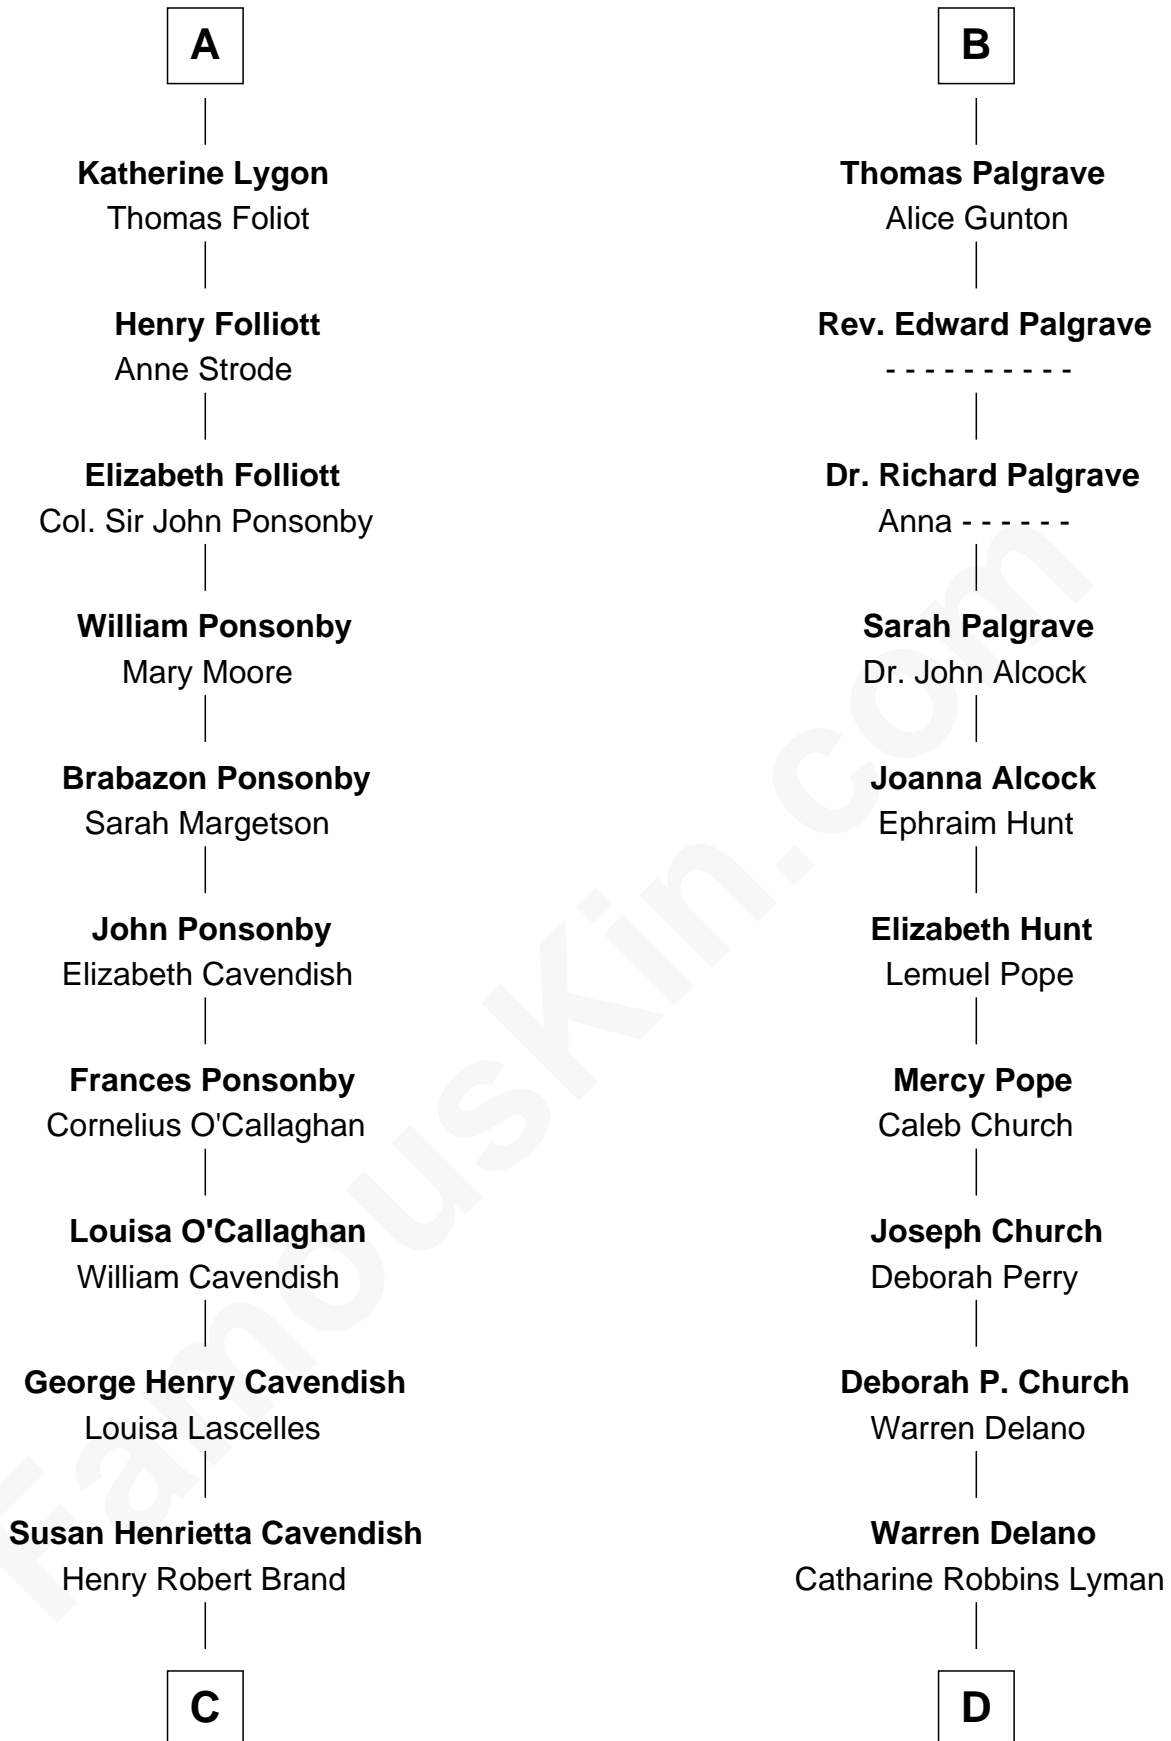

FamousKin.com Relationship Chart of

Sarah Ferguson

Duchess of York

18th cousin 2 times removed of

Franklin D. Roosevelt

32nd U.S. President

Henry Plantagenet

Maud de Chaworth

C

Margaret Brand
Algernon Francis Holford Ferguson

Andrew Henry Ferguson
Marian Louisa Montagu-Douglas-Scott

Ronald Ivor Ferguson
Susan Mary Wright

Sarah Ferguson
Duchess of York

D

Sara Delano
James Roosevelt

Franklin D. Roosevelt
32nd U.S. President

FamousKin.com