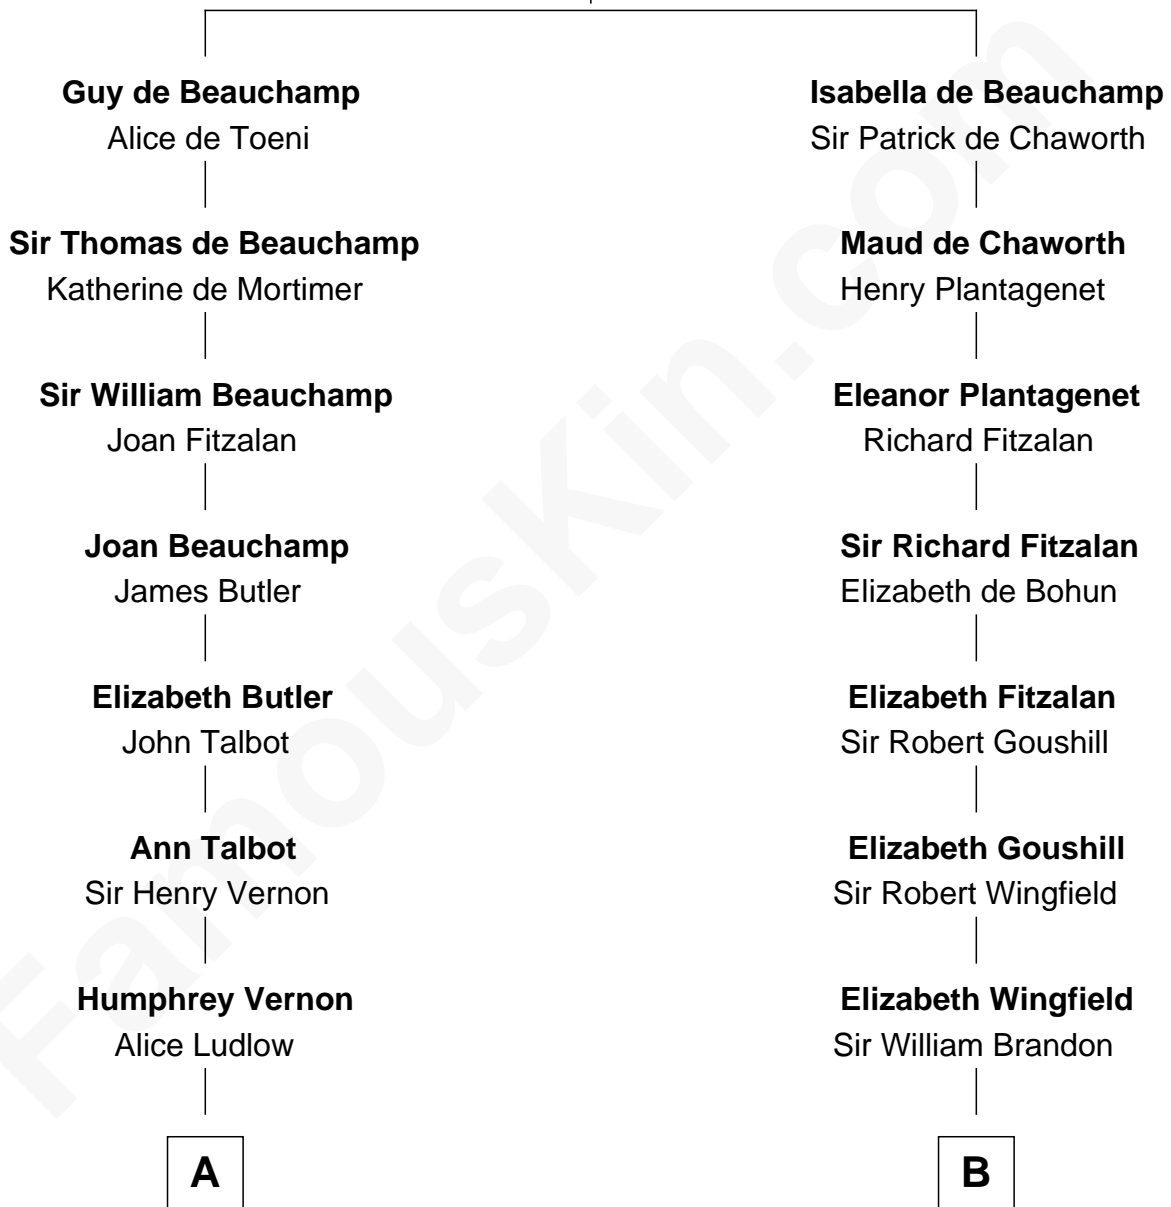

FamousKin.com Relationship Chart of

Sarah Ferguson

Duchess of York

20th cousin 1 time removed of

Franklin D. Roosevelt

32nd U.S. President

William de Beauchamp

Maud FitzJohn

C

Louisa Jane Hamilton

William Henry Walter Montagu-Douglas-Scott

Herbert Andrew Montagu-Douglas-Scott

Marie Josephine Edwards

Marian Louisa Montagu-Douglas-Scott

Andrew Henry Ferguson

Ronald Ivor Ferguson