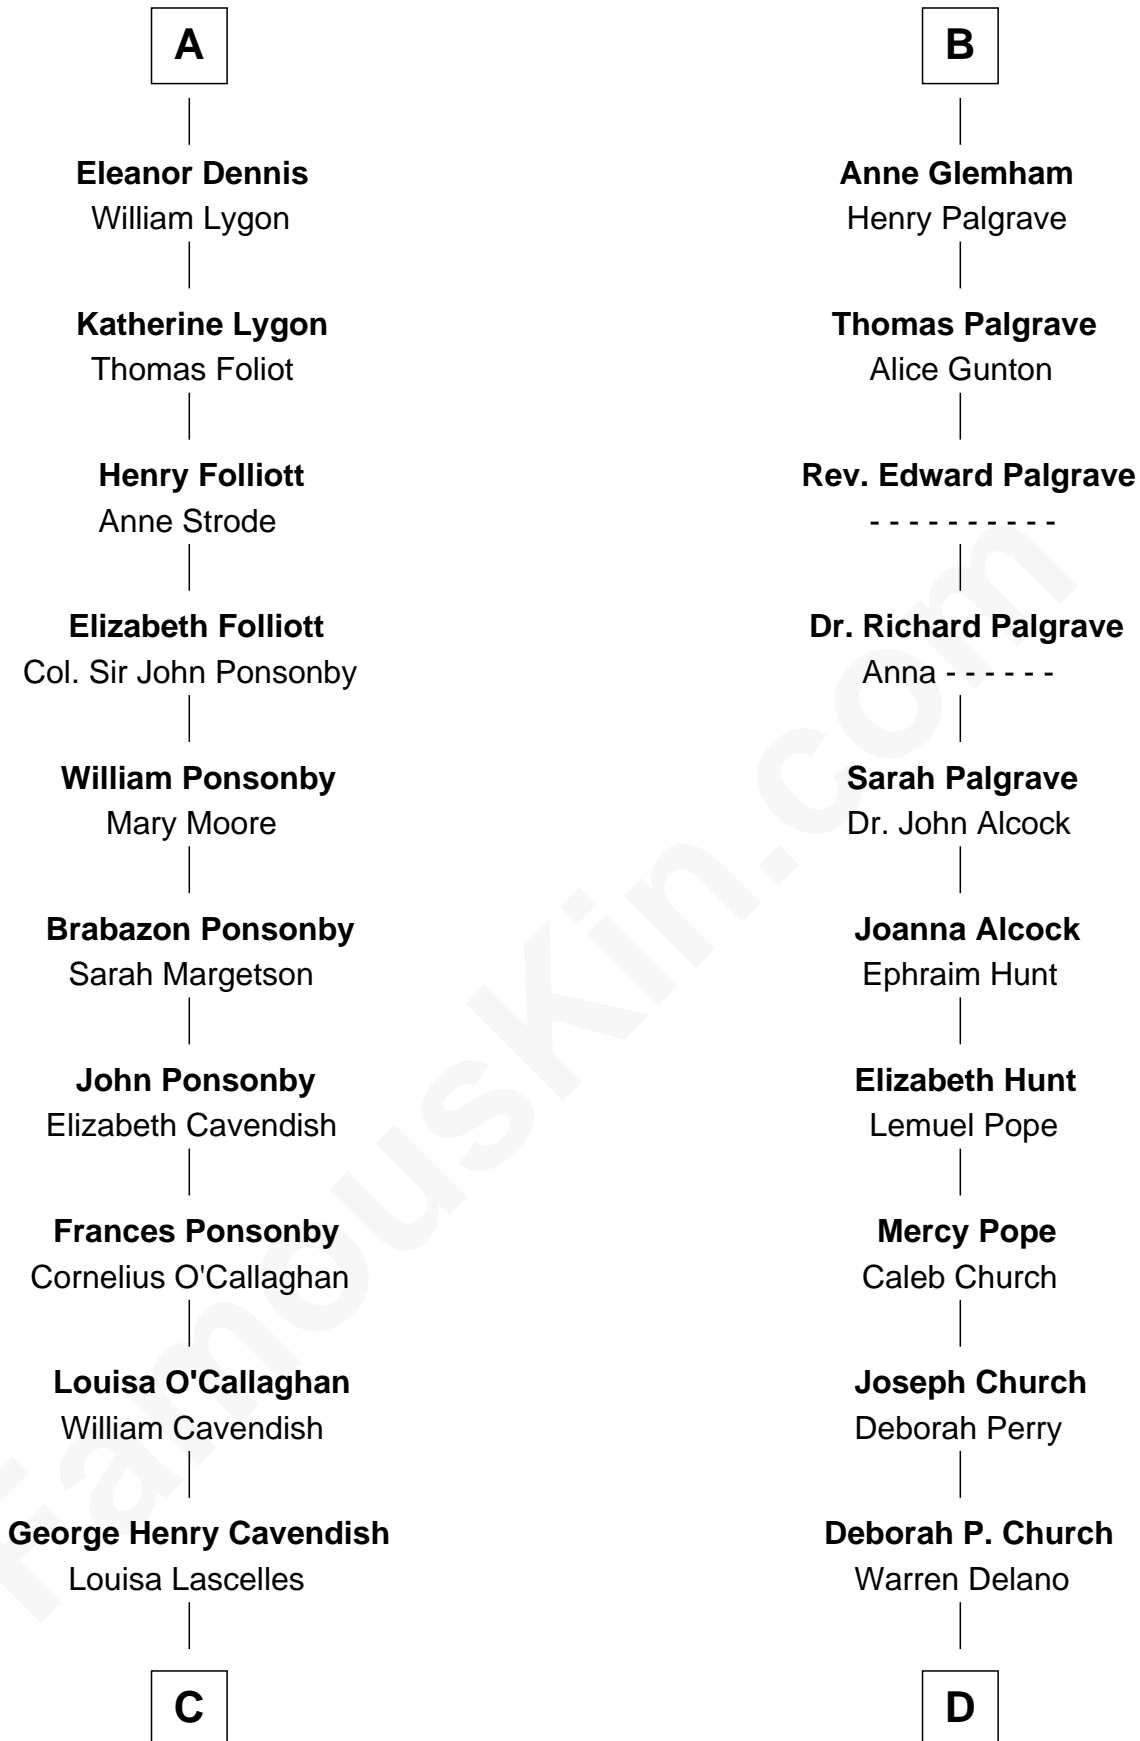

FamousKin.com Relationship Chart of

Sarah Ferguson

Duchess of York

19th cousin 2 times removed of

Franklin D. Roosevelt

32nd U.S. President

Thomas de Clare
Juliana FitzMaurice

Margaret de Clare
Bartholomew de Badlesmere

Elizabeth de Badlesmere
Sir William de Bohun

Elizabeth de Bohun
Sir Richard Fitzalan

Elizabeth Fitzalan
Sir Thomas Mowbray

Isabel Mowbray
Sir James Berkeley

Maurice Berkeley
Isabel Mead

Anne Berkeley
Sir William Dennis

A

Margaret de Clare
Bartholomew de Badlesmere

Elizabeth de Badlesmere
Sir William de Bohun

Elizabeth de Bohun
Sir Richard Fitzalan

Elizabeth Fitzalan
Sir Robert Goushill

Elizabeth Goushill
Sir Robert Wingfield

Elizabeth Wingfield
Sir William Brandon

Eleanor Brandon
John Glemham

B

C

Susan Henrietta Cavendish

Henry Robert Brand

Margaret Brand

Algernon Francis Holford Ferguson