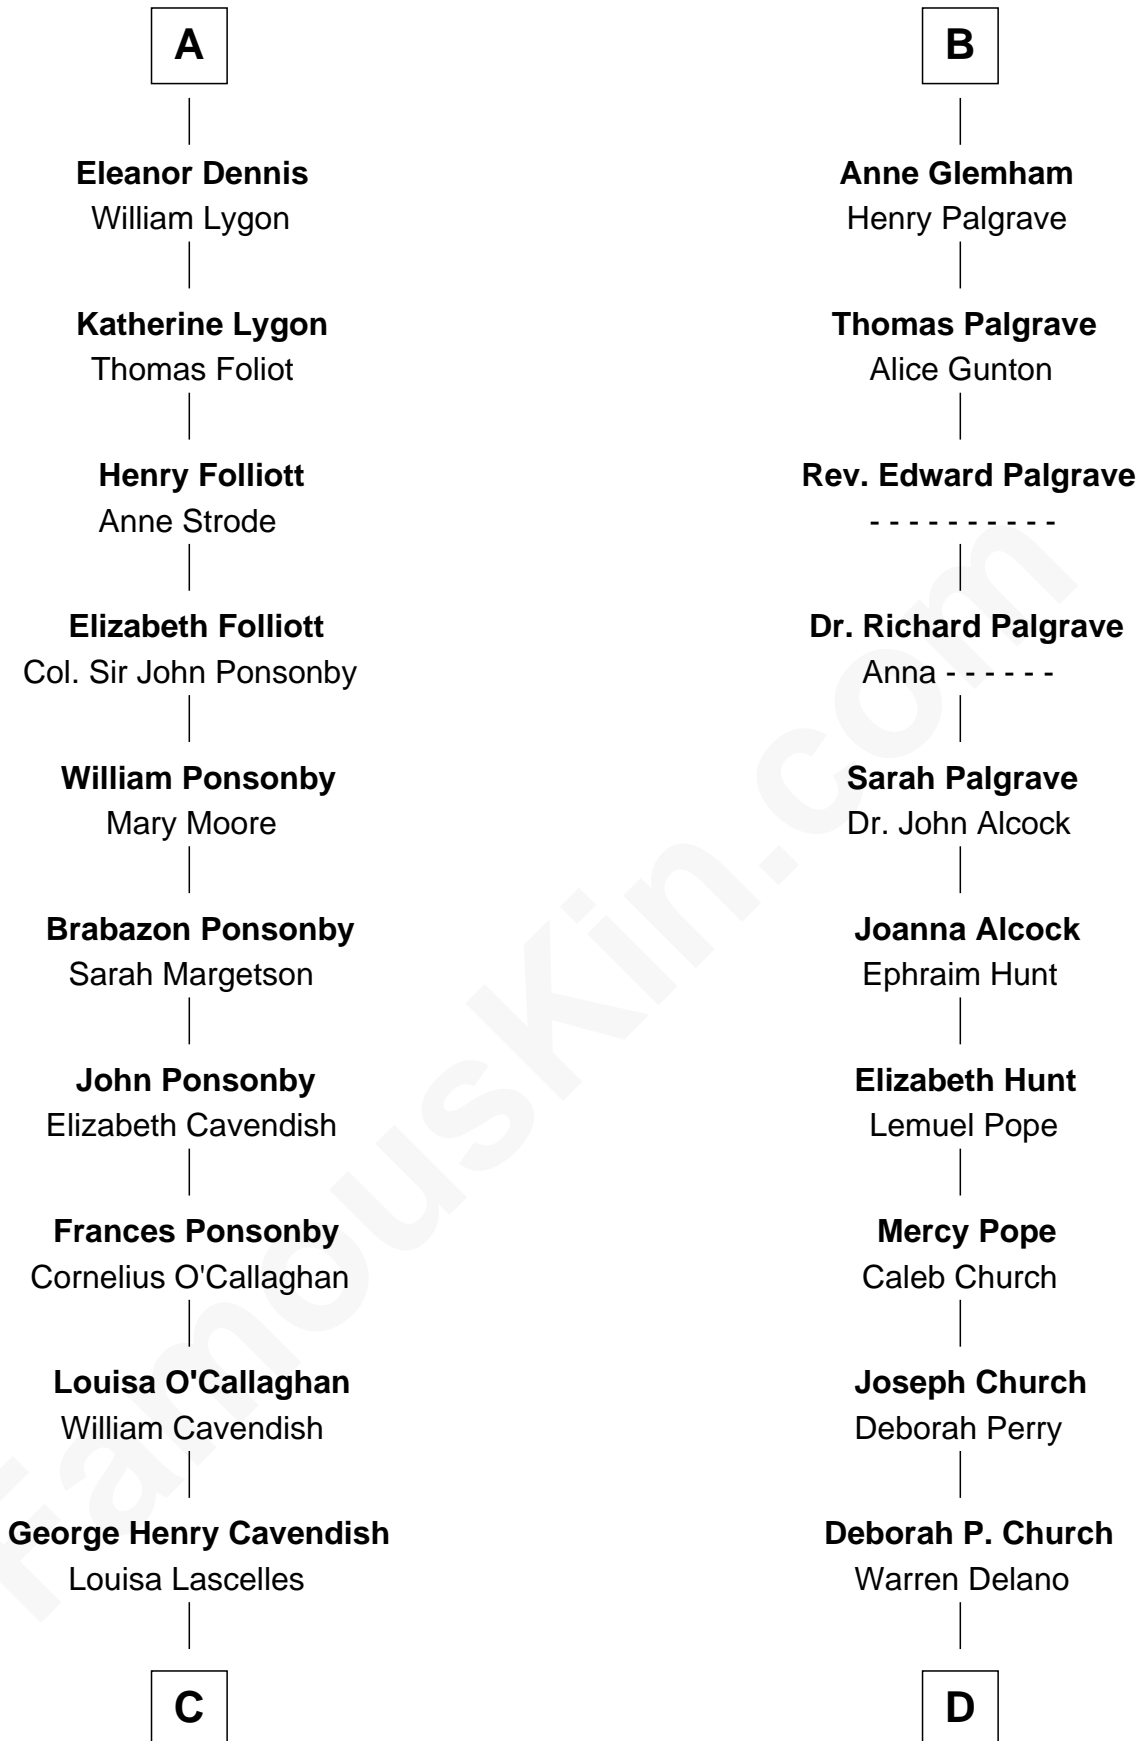

FamousKin.com
Relationship Chart of
Sarah Ferguson
Duchess of York

19th cousin 2 times removed of

Franklin D. Roosevelt
32nd U.S. President

Gunselm de Badlesmere

C

Susan Henrietta Cavendish

Henry Robert Brand

Margaret Brand

Algernon Francis Holford Ferguson

Andrew Henry Ferguson

Marian Louisa Montagu-Douglas-Scott

Ronald Ivor Ferguson

Susan Mary Wright

Sarah Ferguson

Duchess of York

D

Warren Delano

Catharine Robbins Lyman

Sara Delano

James Roosevelt

Franklin D. Roosevelt

32nd U.S. President