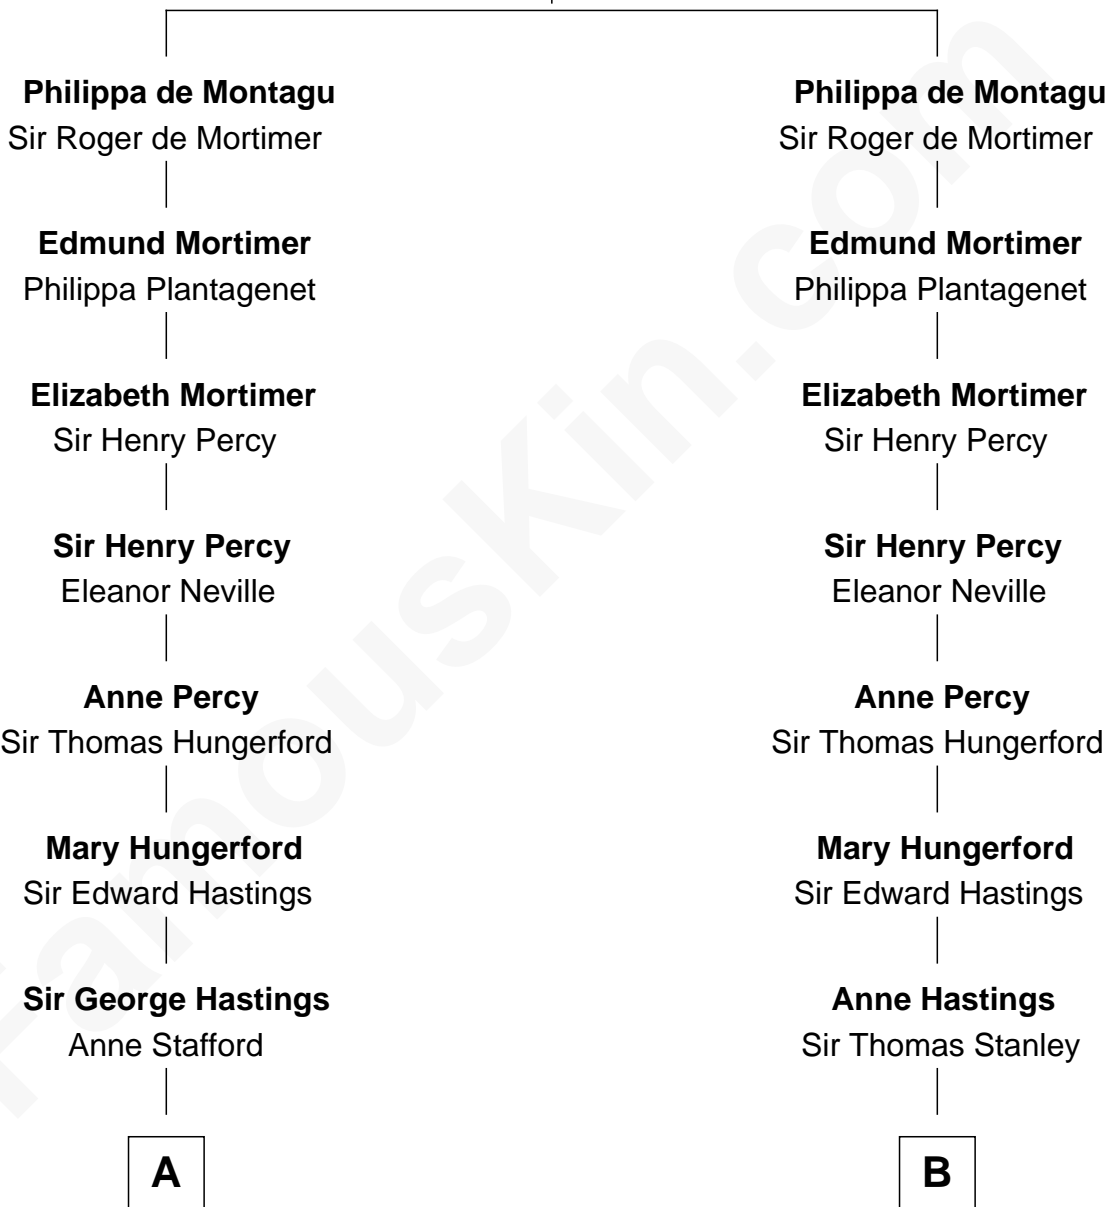

FamousKin.com
Relationship Chart of
Sarah Ferguson
Duchess of York

20th cousin 1 time removed of
Franklin D. Roosevelt
32nd U.S. President

William de Montagu
 Katherine de Grandison

C

Louisa Jane Hamilton

William Henry Walter Montagu-Douglas-Scott

Herbert Andrew Montagu-Douglas-Scott

Marie Josephine Edwards

Marian Louisa Montagu-Douglas-Scott

Andrew Henry Ferguson

Ronald Ivor Ferguson

Susan Mary Wright

Sarah Ferguson

Duchess of York

D

John Aspinwall

Susan Howland

Mary Rebecca Aspinwall

Isaac Daniel Roosevelt

James Roosevelt

Sara Delano

Franklin D. Roosevelt

32nd U.S. President