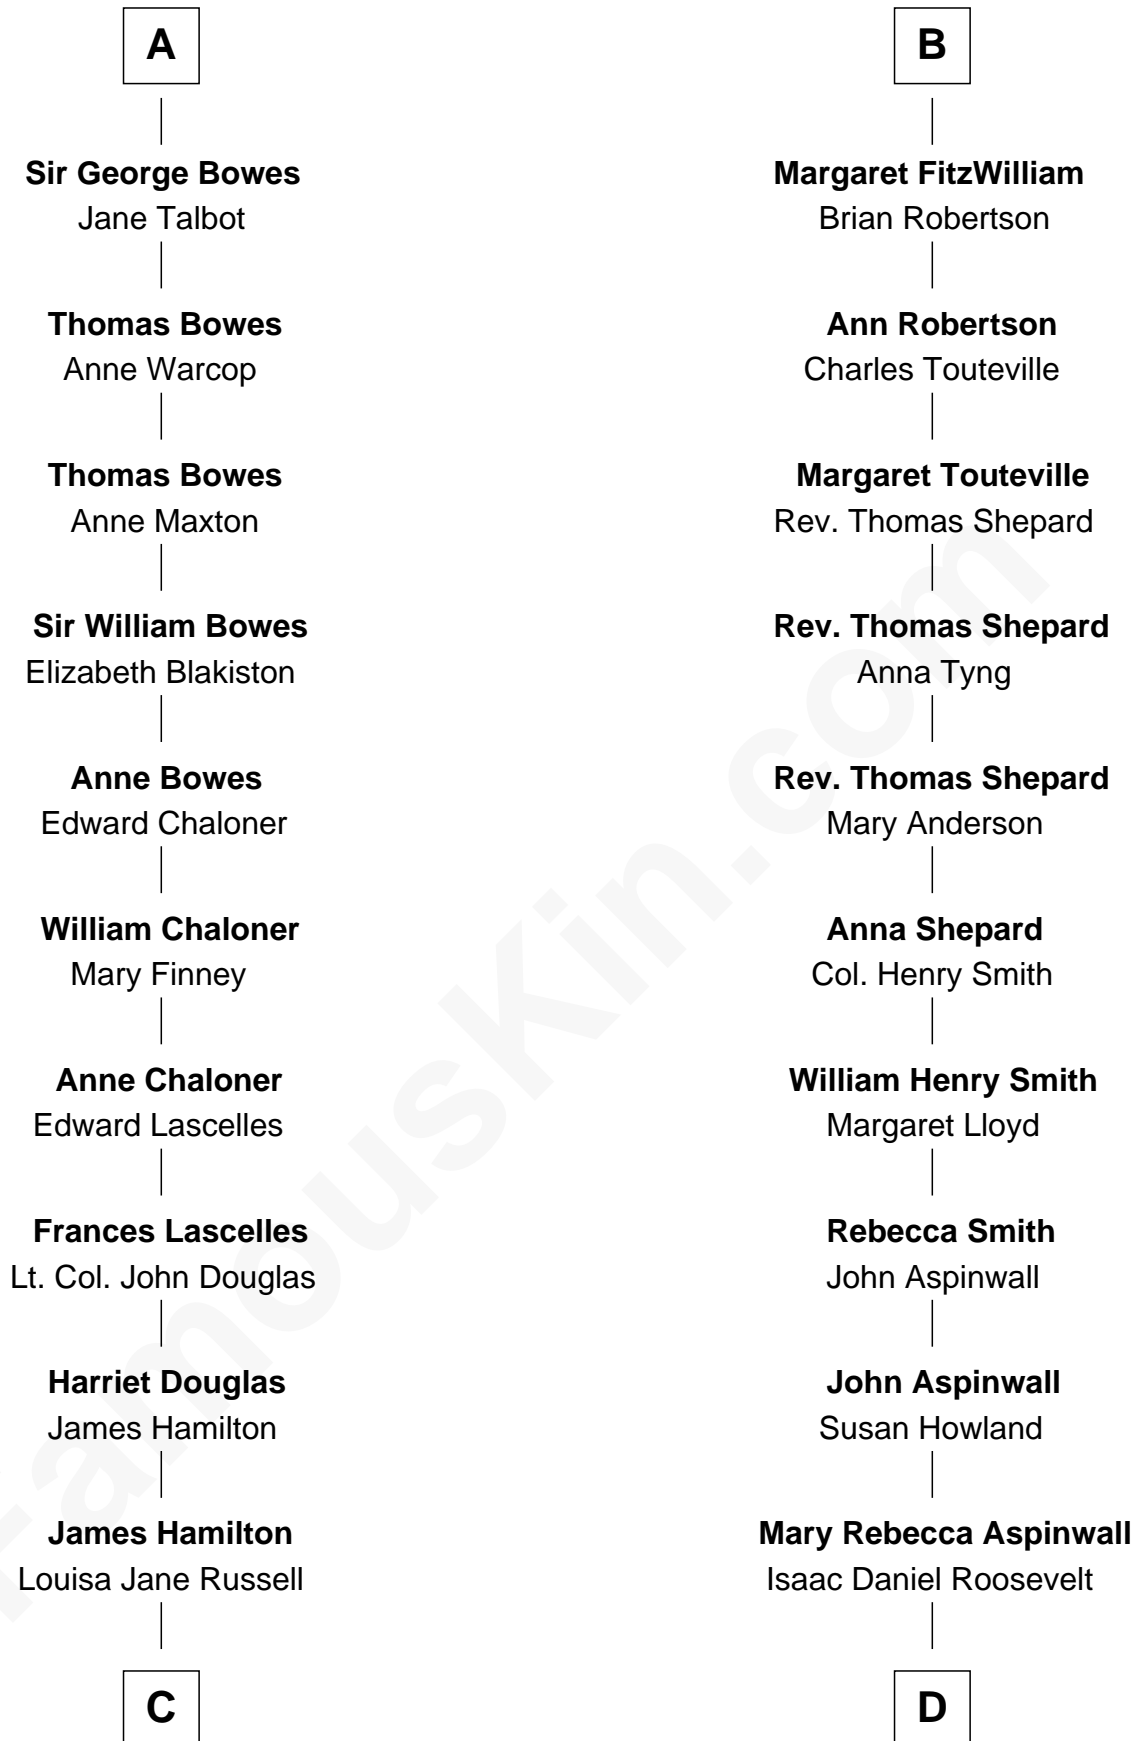

# FamousKin.com Relationship Chart of

**Sarah Ferguson**

*Duchess of York*

18th cousin 3 times removed of

**Franklin D. Roosevelt**

*32nd U.S. President*

**Sir John Marmion**

Maud de Furnival

**C**

**Louisa Jane Hamilton**

William Henry Walter Montagu-Douglas-Scott

**Herbert Andrew Montagu-Douglas-Scott**

Marie Josephine Edwards

**Marian Louisa Montagu-Douglas-Scott**

Andrew Henry Ferguson

**Ronald Ivor Ferguson**

Susan Mary Wright

**Sarah Ferguson**

*Duchess of York*

**D**

**James Roosevelt**

Sara Delano

**Franklin D. Roosevelt**

*32nd U.S. President*