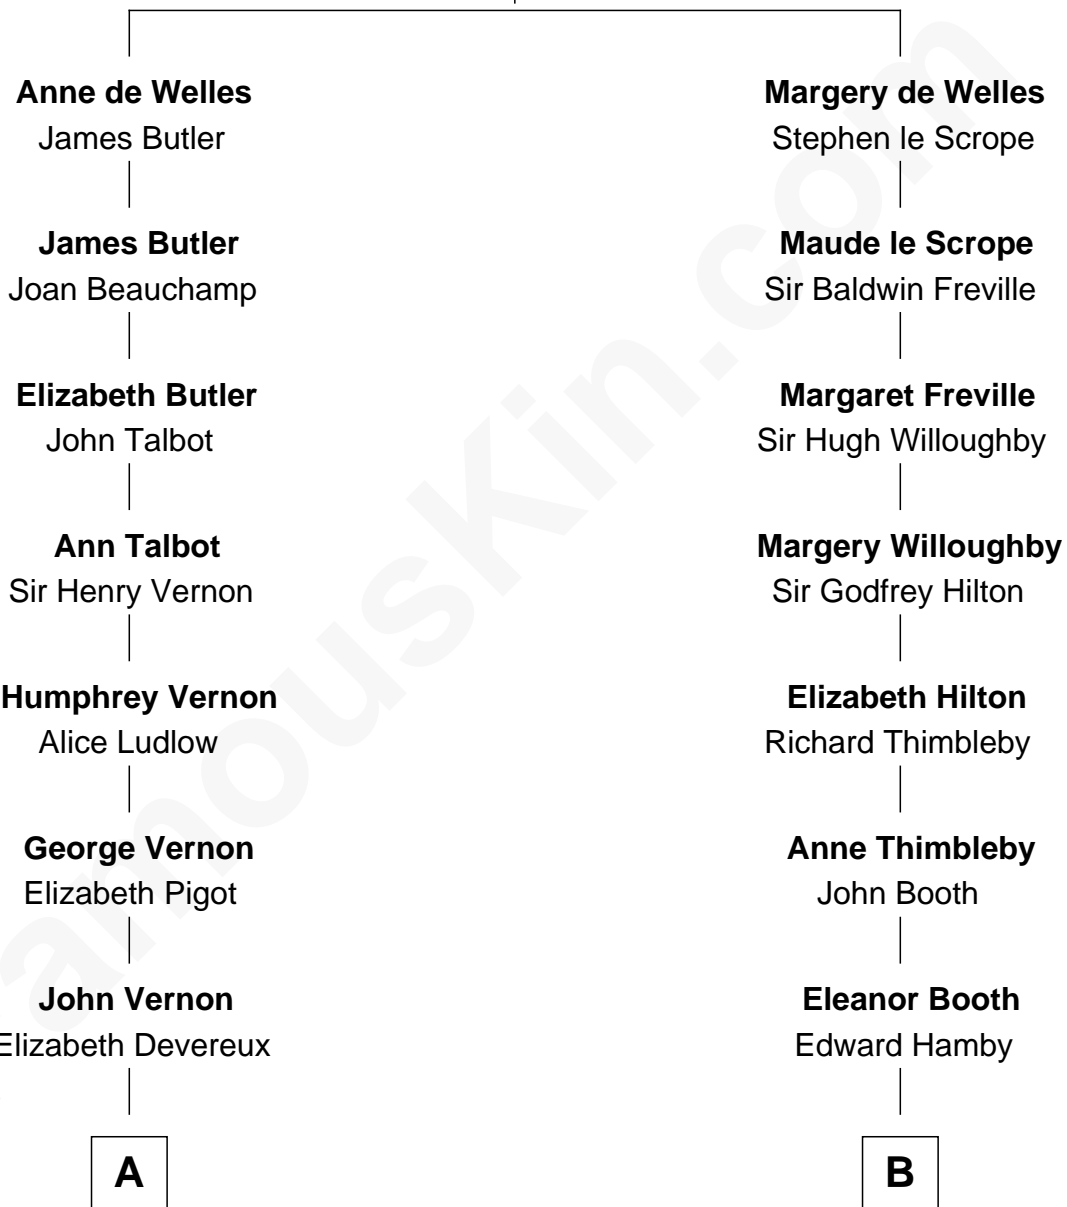

FamousKin.com Relationship Chart of

Sarah Ferguson

Duchess of York

17th cousin 2 times removed of

Franklin D. Roosevelt

32nd U.S. President

John de Welles

Maud de Roos

A

Elizabeth Vernon
Henry Wriothesley

Thomas Wriothesley
Rachel Massüe de Ruvigny

Rachel Wriothesley
William Russell

Sir Wriothesley Russell
Elizabeth Howland

John Russell
Gertrude Leveson-Gower

Francis Russell
Elizabeth Keppel

Sir John Russell
Georgiana Gordon

Louisa Jane Russell
James Hamilton

Louisa Jane Hamilton
William Henry Walter Montagu-Douglas-Scott

Herbert Andrew Montagu-Douglas-Scott
Marie Josephine Edwards

C

B

William Hamby
Margaret Blewett