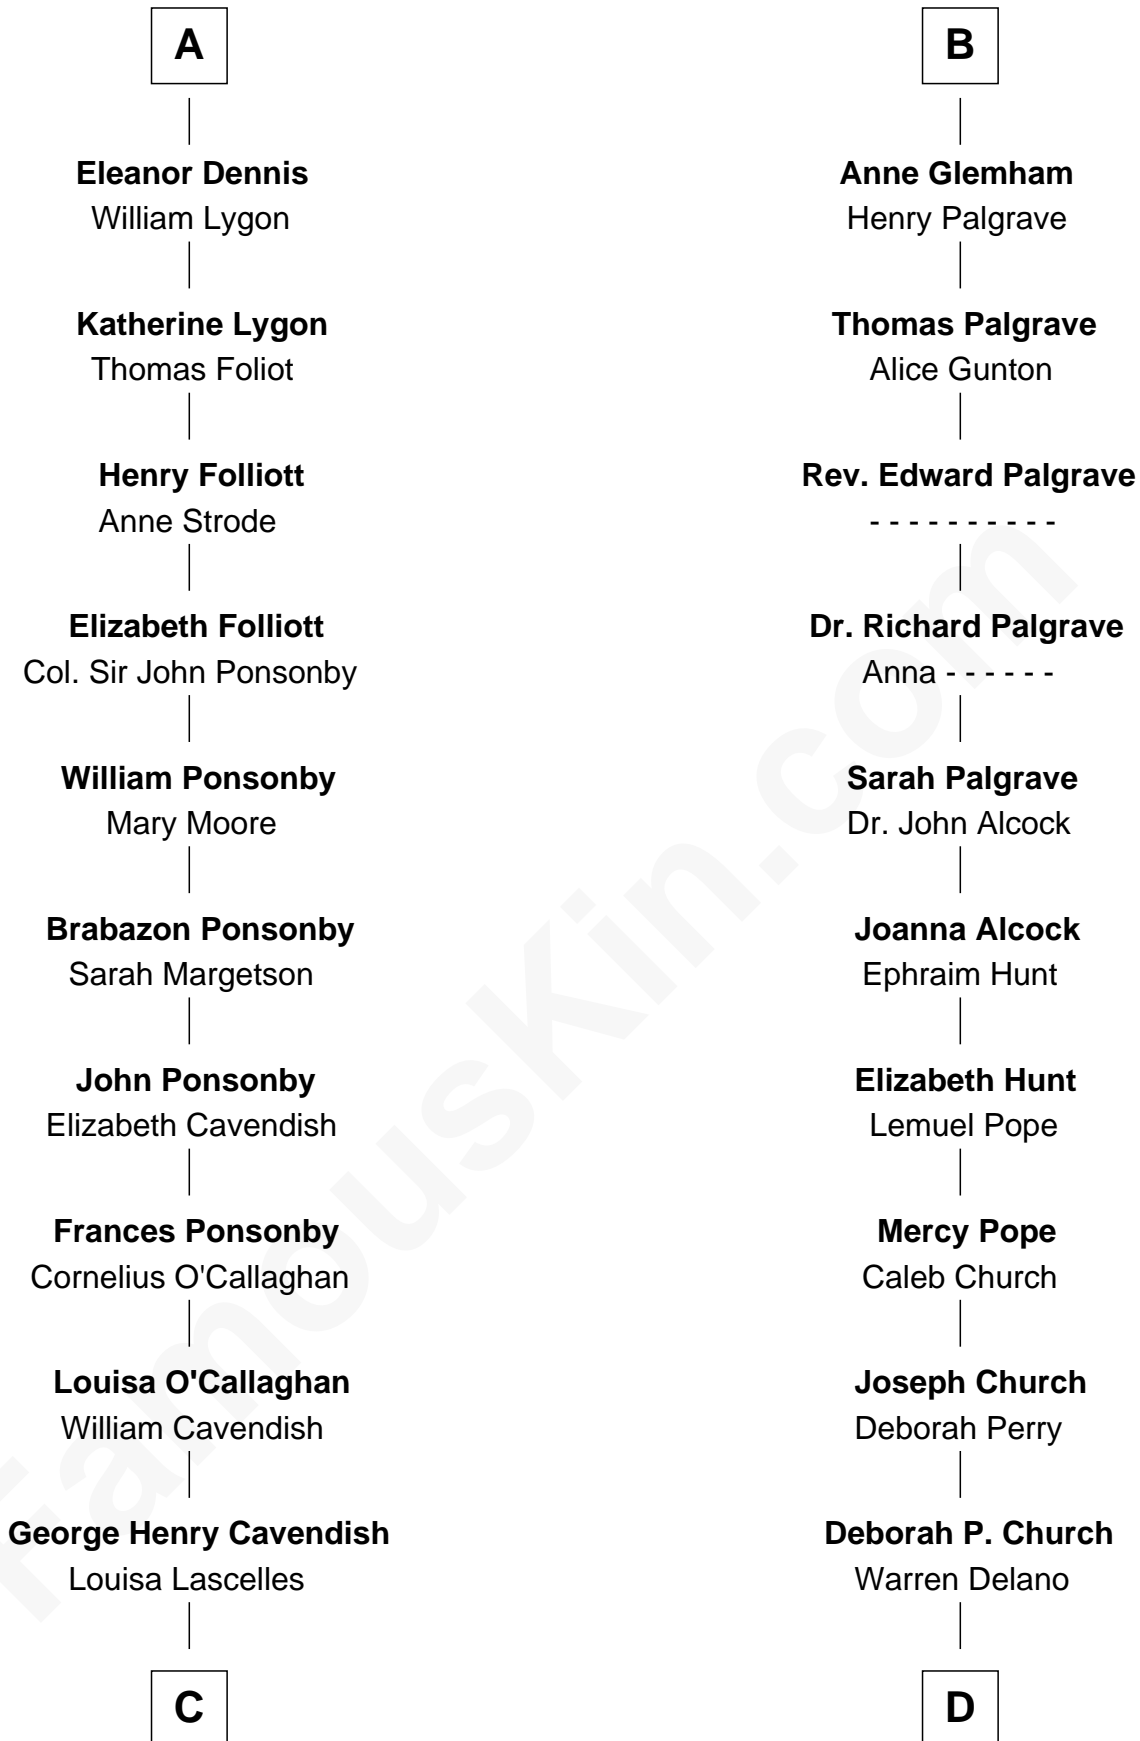

FamousKin.com Relationship Chart of

Sarah Ferguson

Duchess of York

19th cousin 2 times removed of

Franklin D. Roosevelt

32nd U.S. President

Richard Fitzalan

Alice de Saluzzo

C

Susan Henrietta Cavendish

Henry Robert Brand

Margaret Brand

Algernon Francis Holford Ferguson

Andrew Henry Ferguson

Marian Louisa Montagu-Douglas-Scott

Ronald Ivor Ferguson

Susan Mary Wright

Sarah Ferguson

Duchess of York

D

Warren Delano

Catharine Robbins Lyman

Sara Delano

James Roosevelt