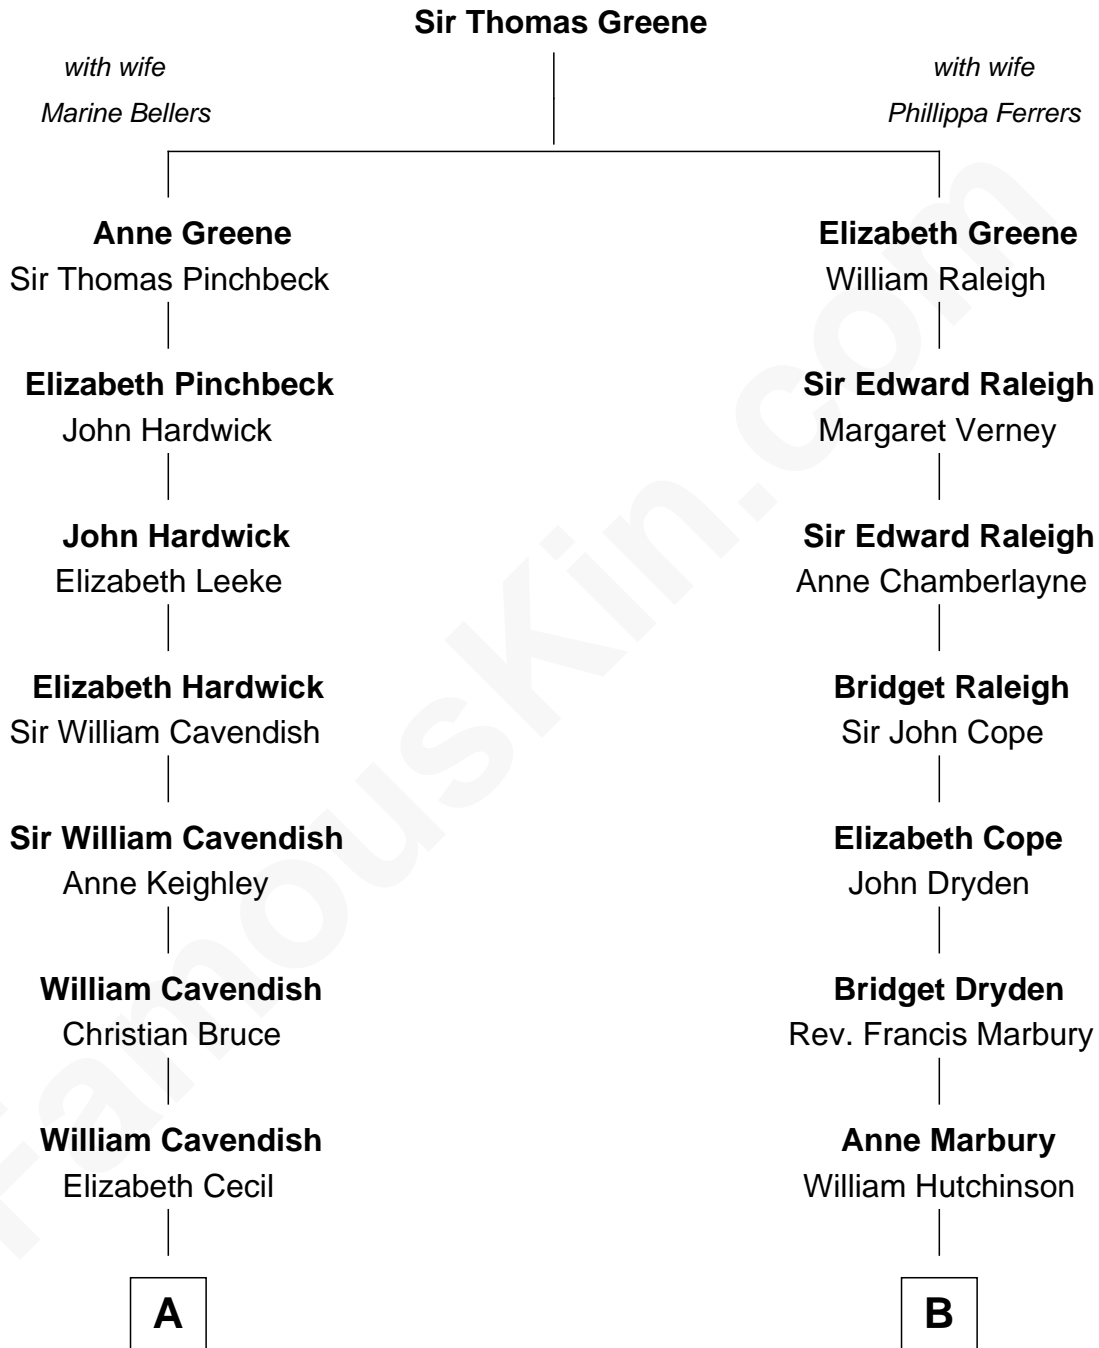

FamousKin.com
Relationship Chart of
Sarah Ferguson
Duchess of York

15th cousin 3 times removed of
Franklin D. Roosevelt
32nd U.S. President

A

Sir William Cavendish

Mary Butler

Sir William Cavendish

Rachel Russell