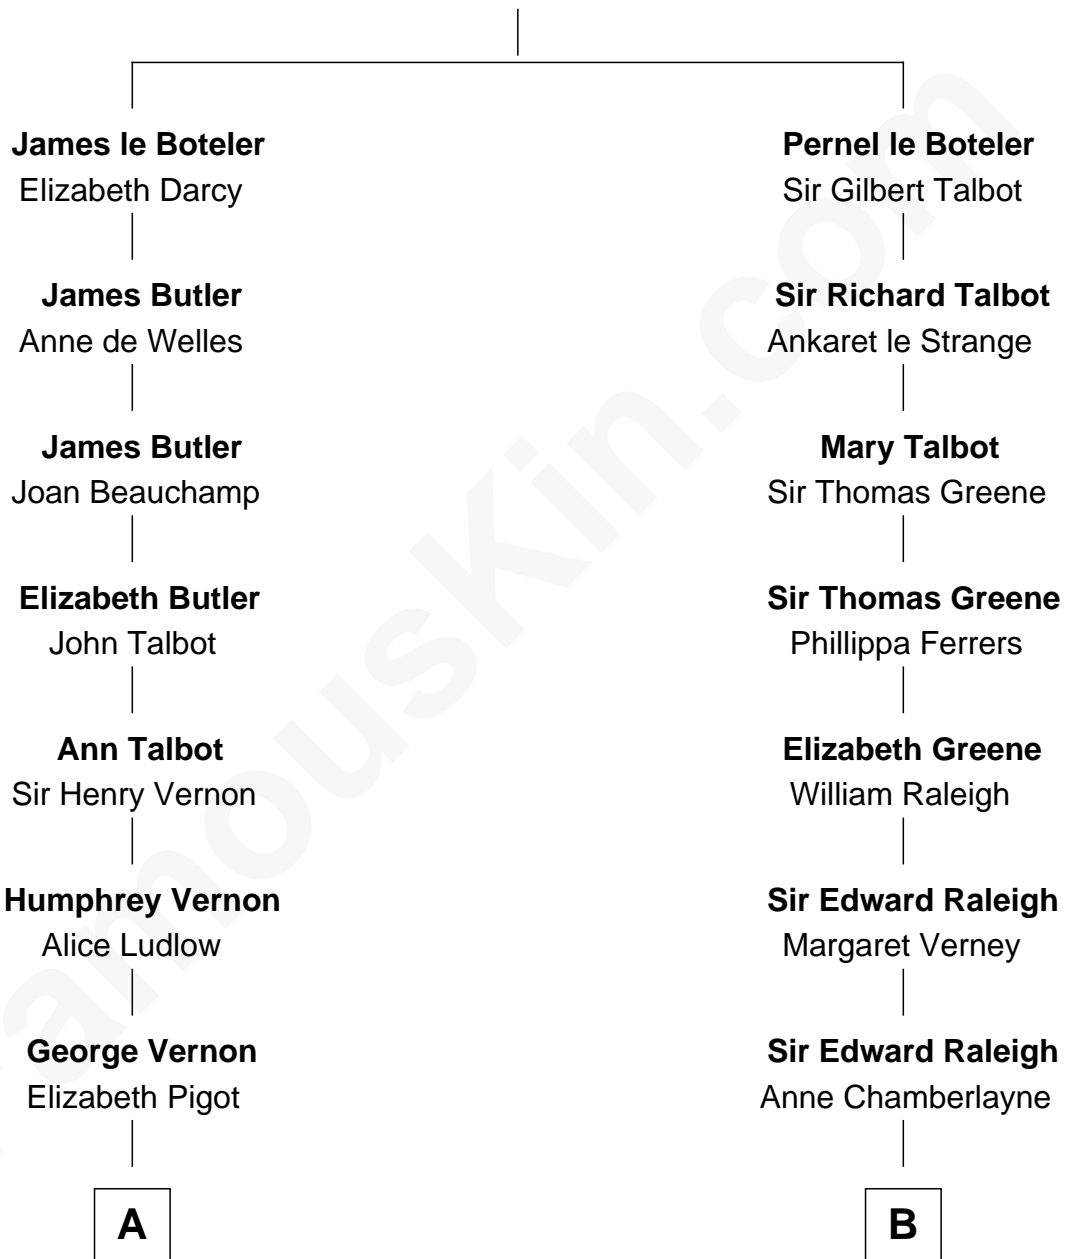

# FamousKin.com Relationship Chart of

**Sarah Ferguson**

*Duchess of York*

19th cousin 1 time removed of

**Franklin D. Roosevelt**

*32nd U.S. President*

**Sir James le Boteler**

*Eleanor de Bohun*

**A**

**John Vernon**  
Elizabeth Devereux

**Elizabeth Vernon**  
Henry Wriothesley

**Thomas Wriothesley**  
Rachel Massüe de Ruvigny

**Rachel Wriothesley**  
William Russell

**Sir Wriothesley Russell**  
Elizabeth Howland

**John Russell**  
Gertrude Leveson-Gower

**Francis Russell**  
Elizabeth Keppel

**Sir John Russell**  
Georgiana Gordon

**Louisa Jane Russell**  
James Hamilton

**Louisa Jane Hamilton**  
William Henry Walter Montagu-Douglas-Scott