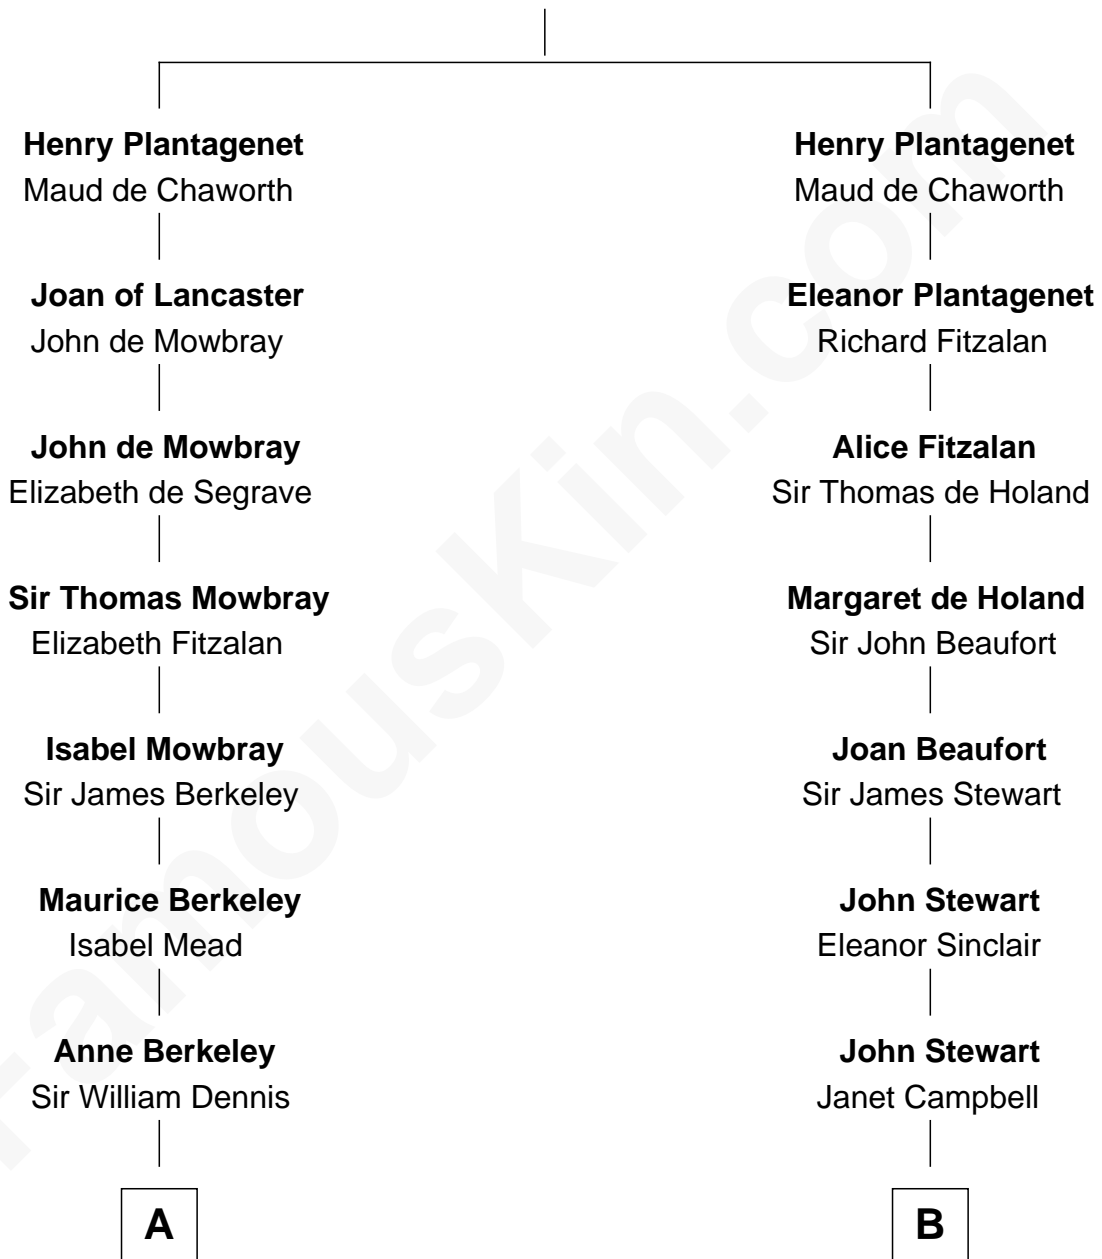

FamousKin.com
Relationship Chart of
Sarah Ferguson
Duchess of York

18th cousin 3 times removed of
Theodore Roosevelt
26th U.S. President

Edmund Plantagenet
 Blanche of Artois

C

Susan Henrietta Cavendish

Henry Robert Brand

Margaret Brand

Algernon Francis Holford Ferguson

Andrew Henry Ferguson

Marian Louisa Montagu-Douglas-Scott

Ronald Ivor Ferguson

Susan Mary Wright

Sarah Ferguson

Duchess of York

D

Martha Bulloch

Theodore Roosevelt

Theodore Roosevelt

26th U.S. President