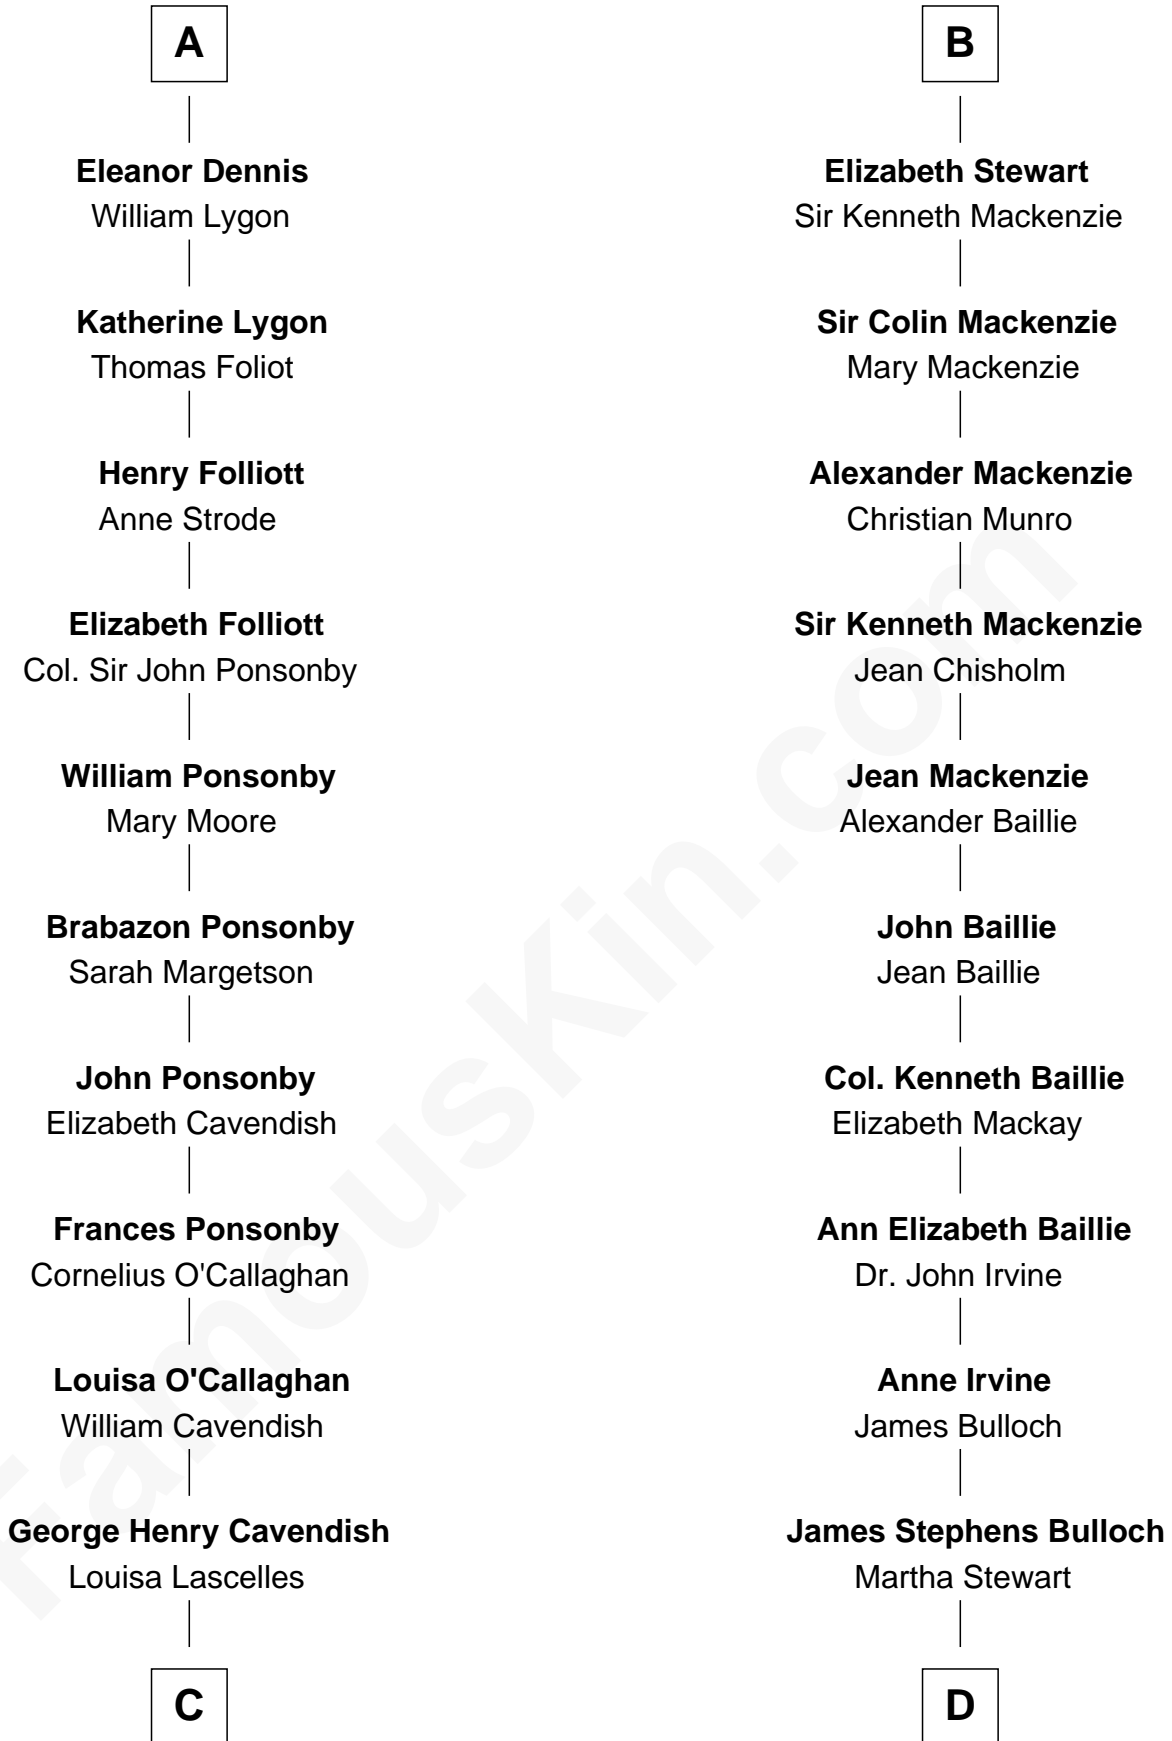

FamousKin.com
Relationship Chart of
Sarah Ferguson
Duchess of York

18th cousin 3 times removed of
Theodore Roosevelt
26th U.S. President

Edmund Plantagenet
 Blanche of Artois

C

Susan Henrietta Cavendish

Henry Robert Brand

Margaret Brand

Algernon Francis Holford Ferguson

Andrew Henry Ferguson

Marian Louisa Montagu-Douglas-Scott

Ronald Ivor Ferguson

Susan Mary Wright

Sarah Ferguson

Duchess of York

D

Martha Bulloch

Theodore Roosevelt

Theodore Roosevelt

26th U.S. President