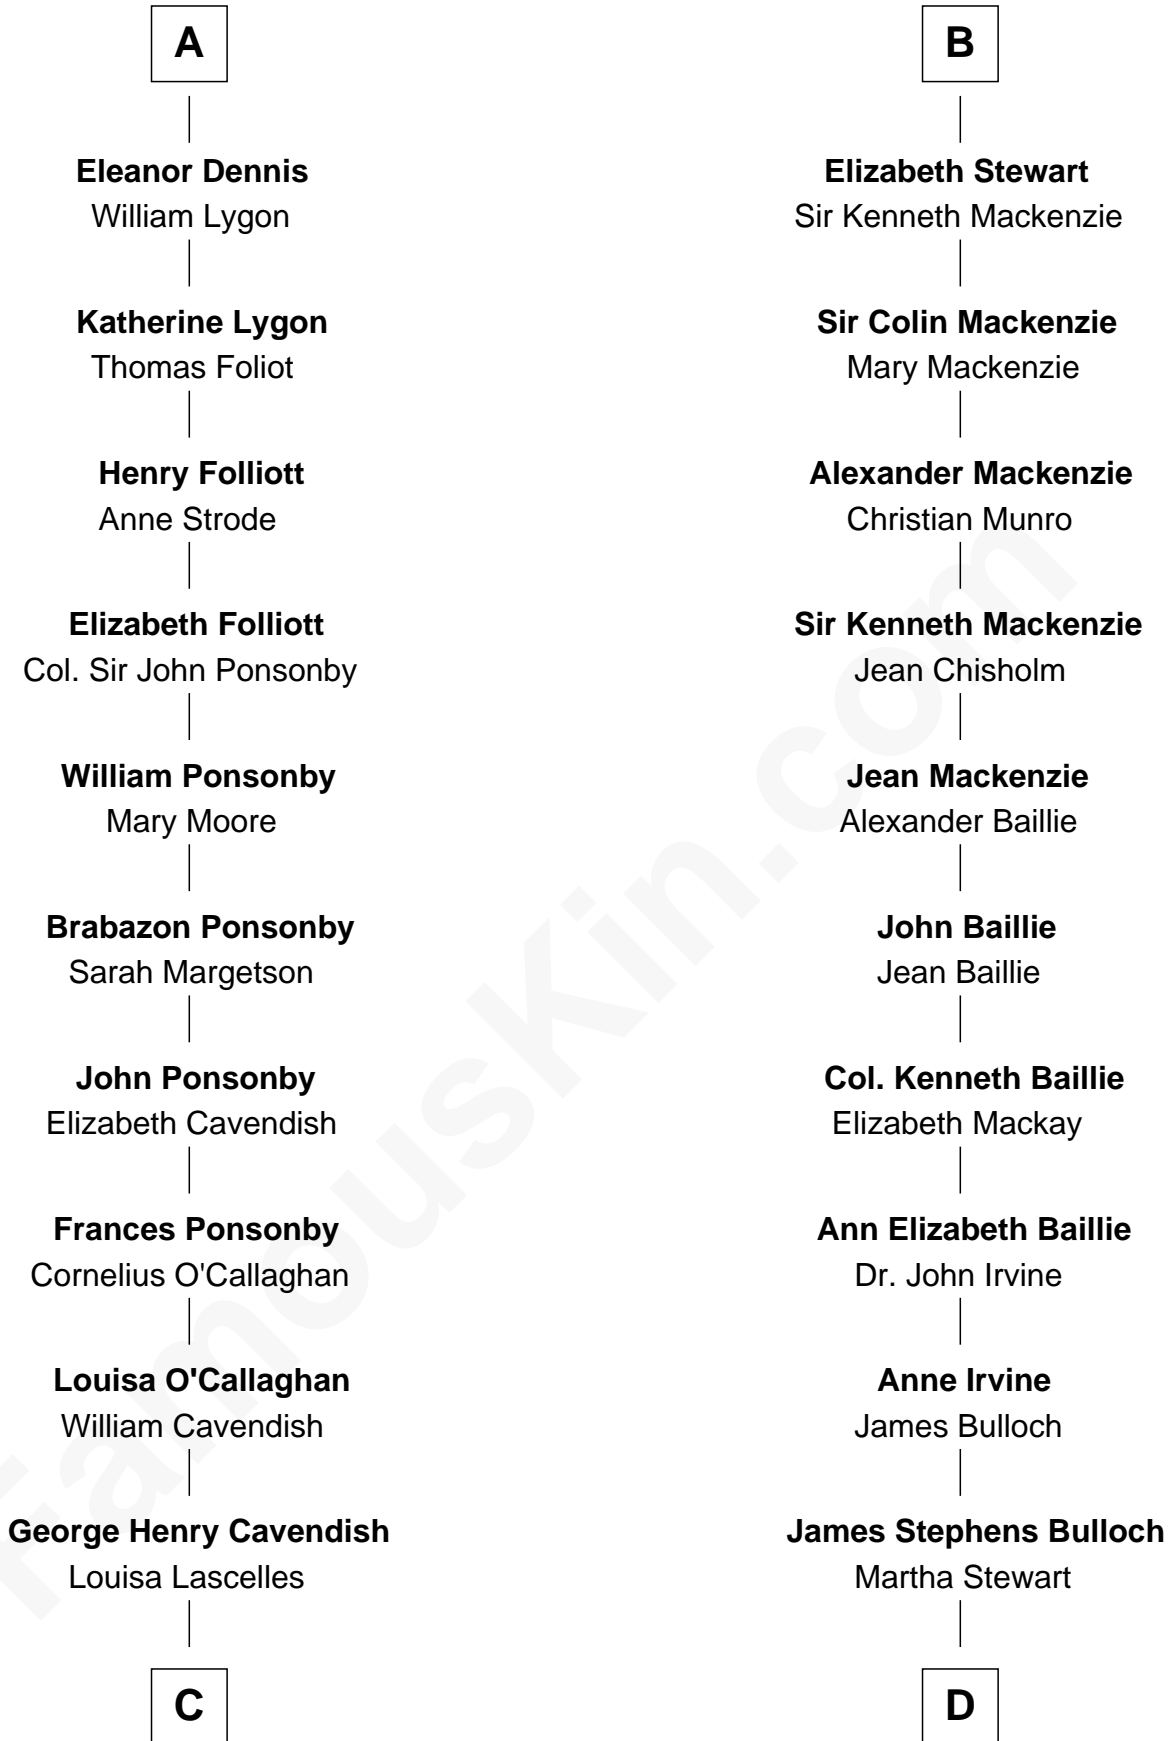

FamousKin.com Relationship Chart of

Sarah Ferguson

Duchess of York

18th cousin 3 times removed of

Theodore Roosevelt

26th U.S. President

C

Susan Henrietta Cavendish

Henry Robert Brand

Margaret Brand

Algernon Francis Holford Ferguson

Andrew Henry Ferguson

Marian Louisa Montagu-Douglas-Scott

Ronald Ivor Ferguson

Susan Mary Wright

Sarah Ferguson

Duchess of York

D

Martha Bulloch

Theodore Roosevelt

Theodore Roosevelt

26th U.S. President

FamousKin.com