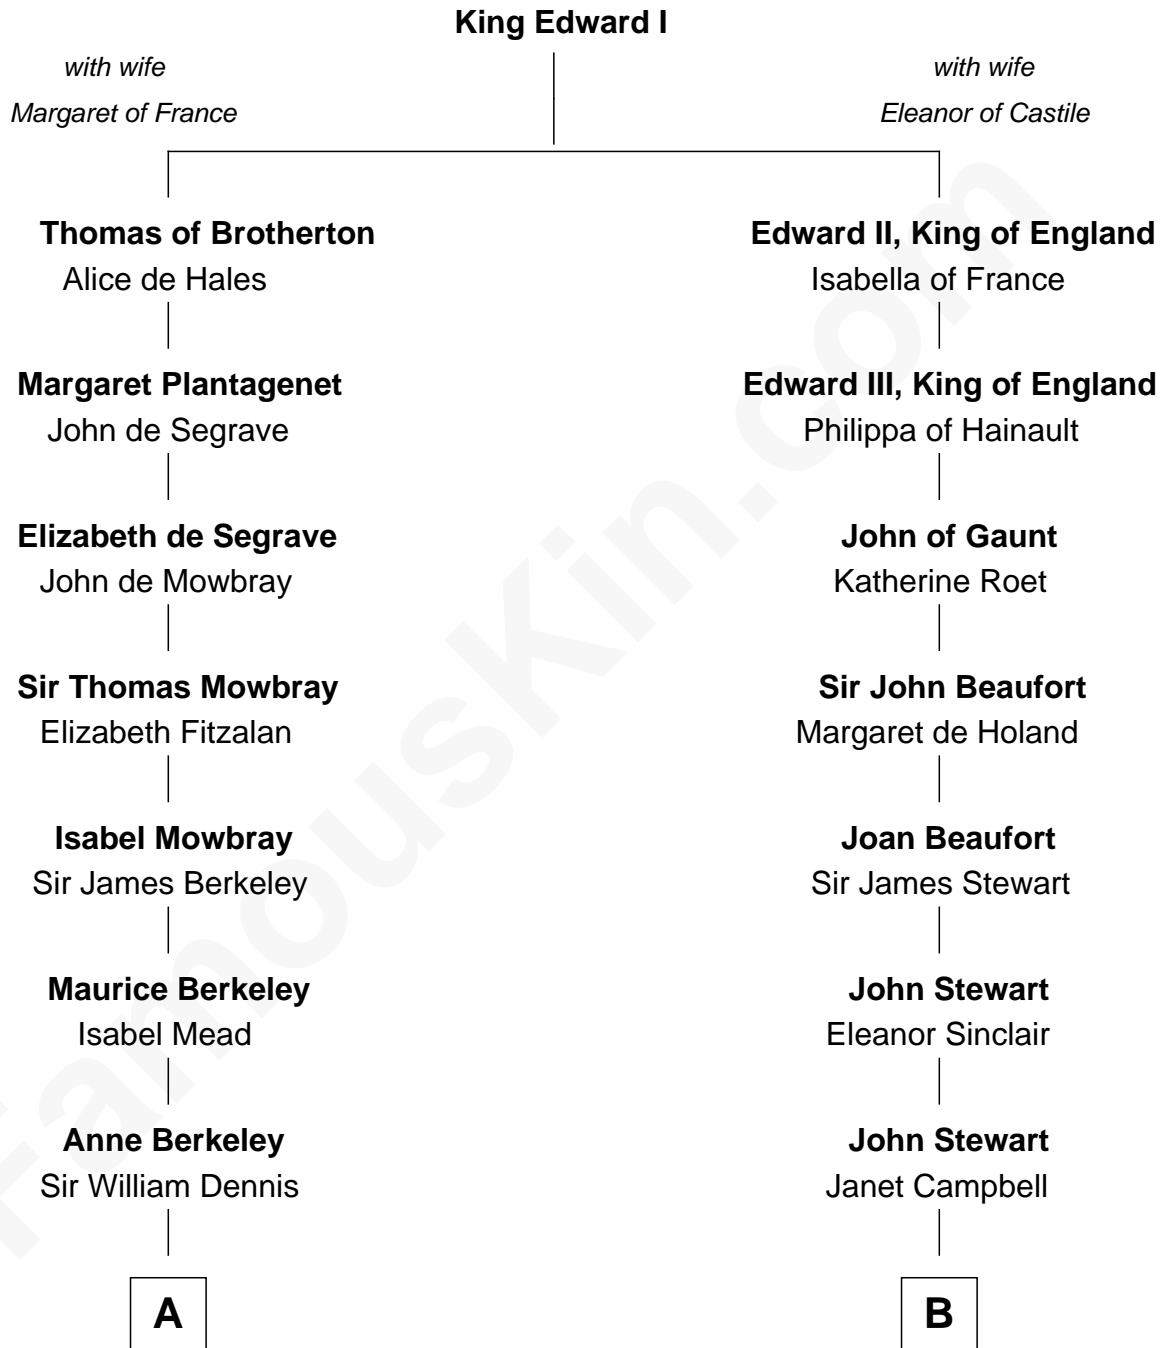

FamousKin.com Relationship Chart of

Sarah Ferguson

Duchess of York

18th cousin 3 times removed of

Theodore Roosevelt

26th U.S. President

C

Susan Henrietta Cavendish

Henry Robert Brand

Margaret Brand

Algernon Francis Holford Ferguson

Andrew Henry Ferguson

Marian Louisa Montagu-Douglas-Scott

Ronald Ivor Ferguson

Susan Mary Wright

Sarah Ferguson

Duchess of York

D

Martha Bulloch

Theodore Roosevelt

Theodore Roosevelt

26th U.S. President

FamousKin.com