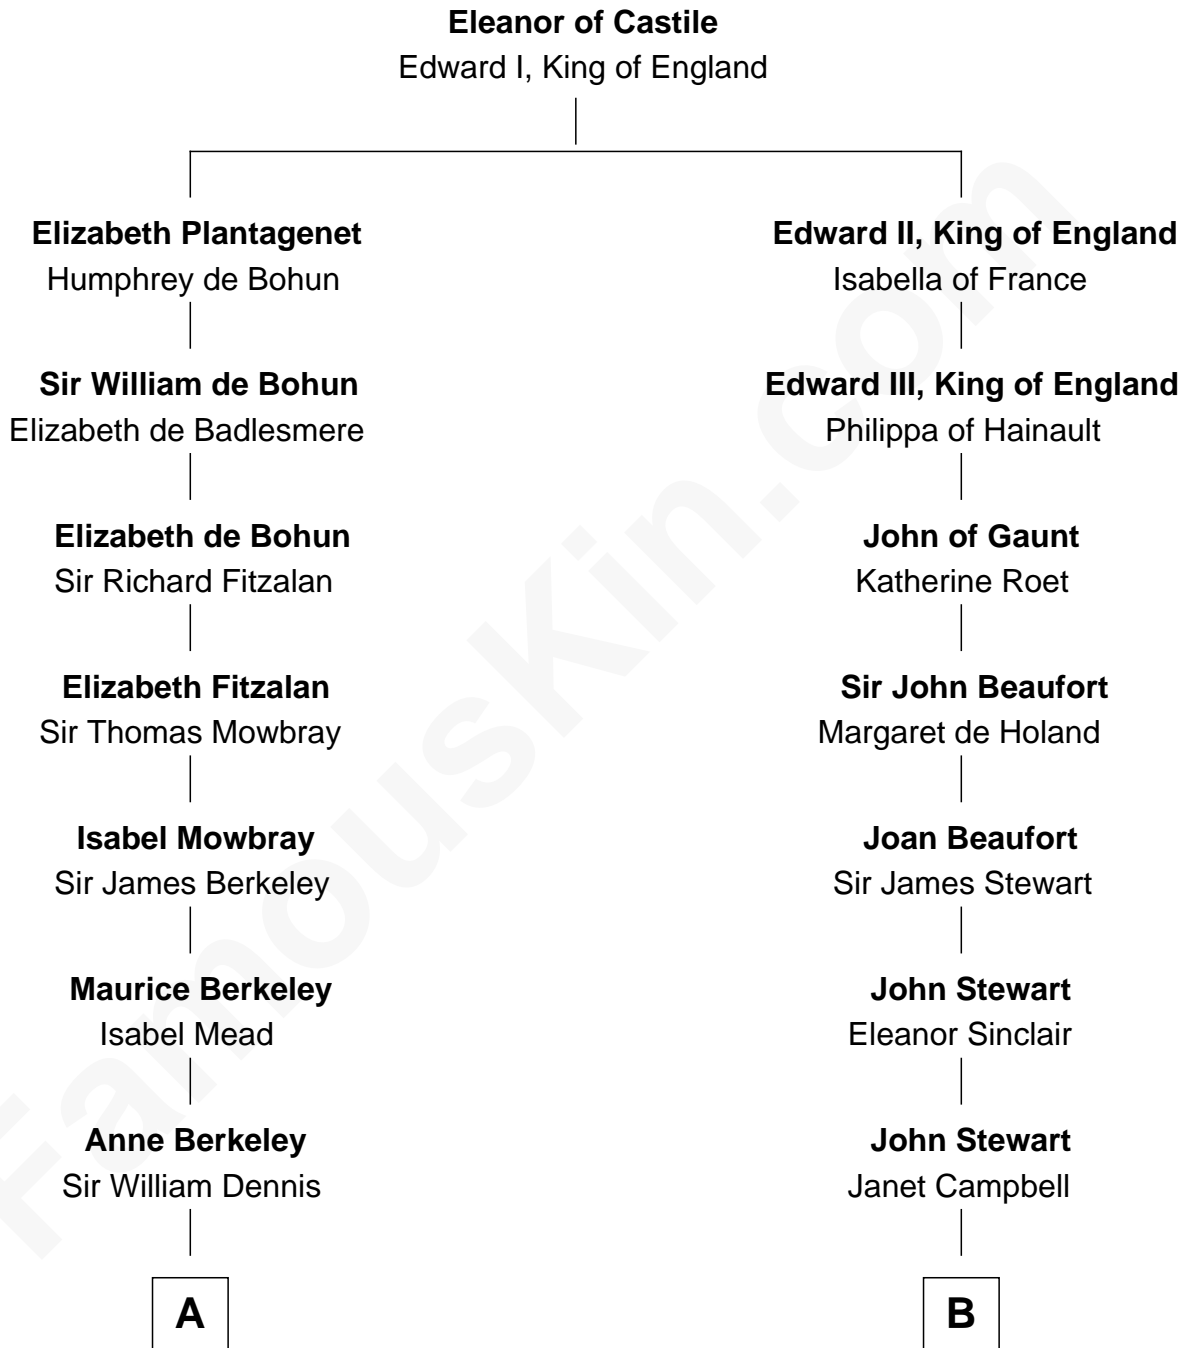

FamousKin.com
Relationship Chart of
Sarah Ferguson
Duchess of York

18th cousin 3 times removed of
Theodore Roosevelt
26th U.S. President

C

Susan Henrietta Cavendish

Henry Robert Brand

Margaret Brand

Algernon Francis Holford Ferguson

Andrew Henry Ferguson

Marian Louisa Montagu-Douglas-Scott

Ronald Ivor Ferguson

Susan Mary Wright

Sarah Ferguson

Duchess of York

D

Martha Bulloch

Theodore Roosevelt

Theodore Roosevelt

26th U.S. President

FamousKin.com