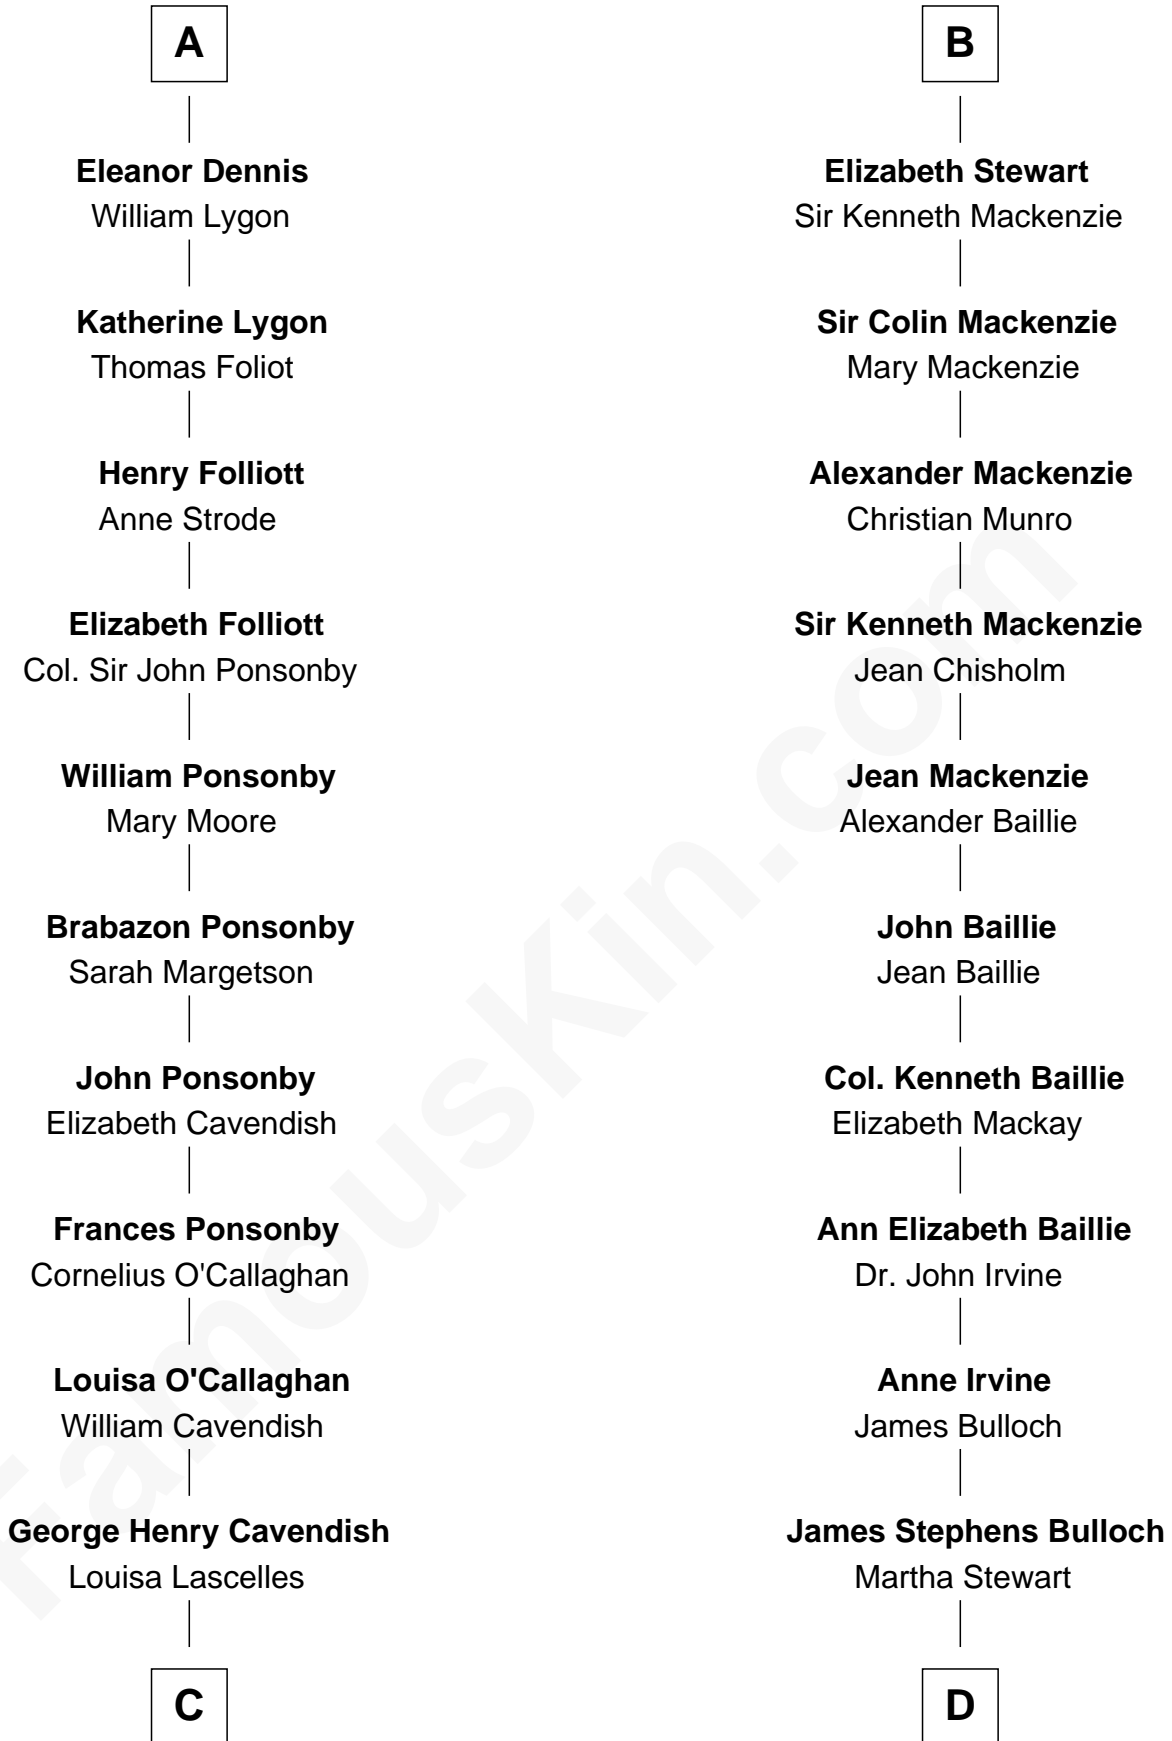

FamousKin.com
Relationship Chart of
Sarah Ferguson
Duchess of York

18th cousin 3 times removed of
Theodore Roosevelt
26th U.S. President

C

Susan Henrietta Cavendish

Henry Robert Brand

Margaret Brand

Algernon Francis Holford Ferguson

Andrew Henry Ferguson

Marian Louisa Montagu-Douglas-Scott

Ronald Ivor Ferguson

Susan Mary Wright

Sarah Ferguson

Duchess of York

D

Martha Bulloch

Theodore Roosevelt

Theodore Roosevelt

26th U.S. President

FamousKin.com