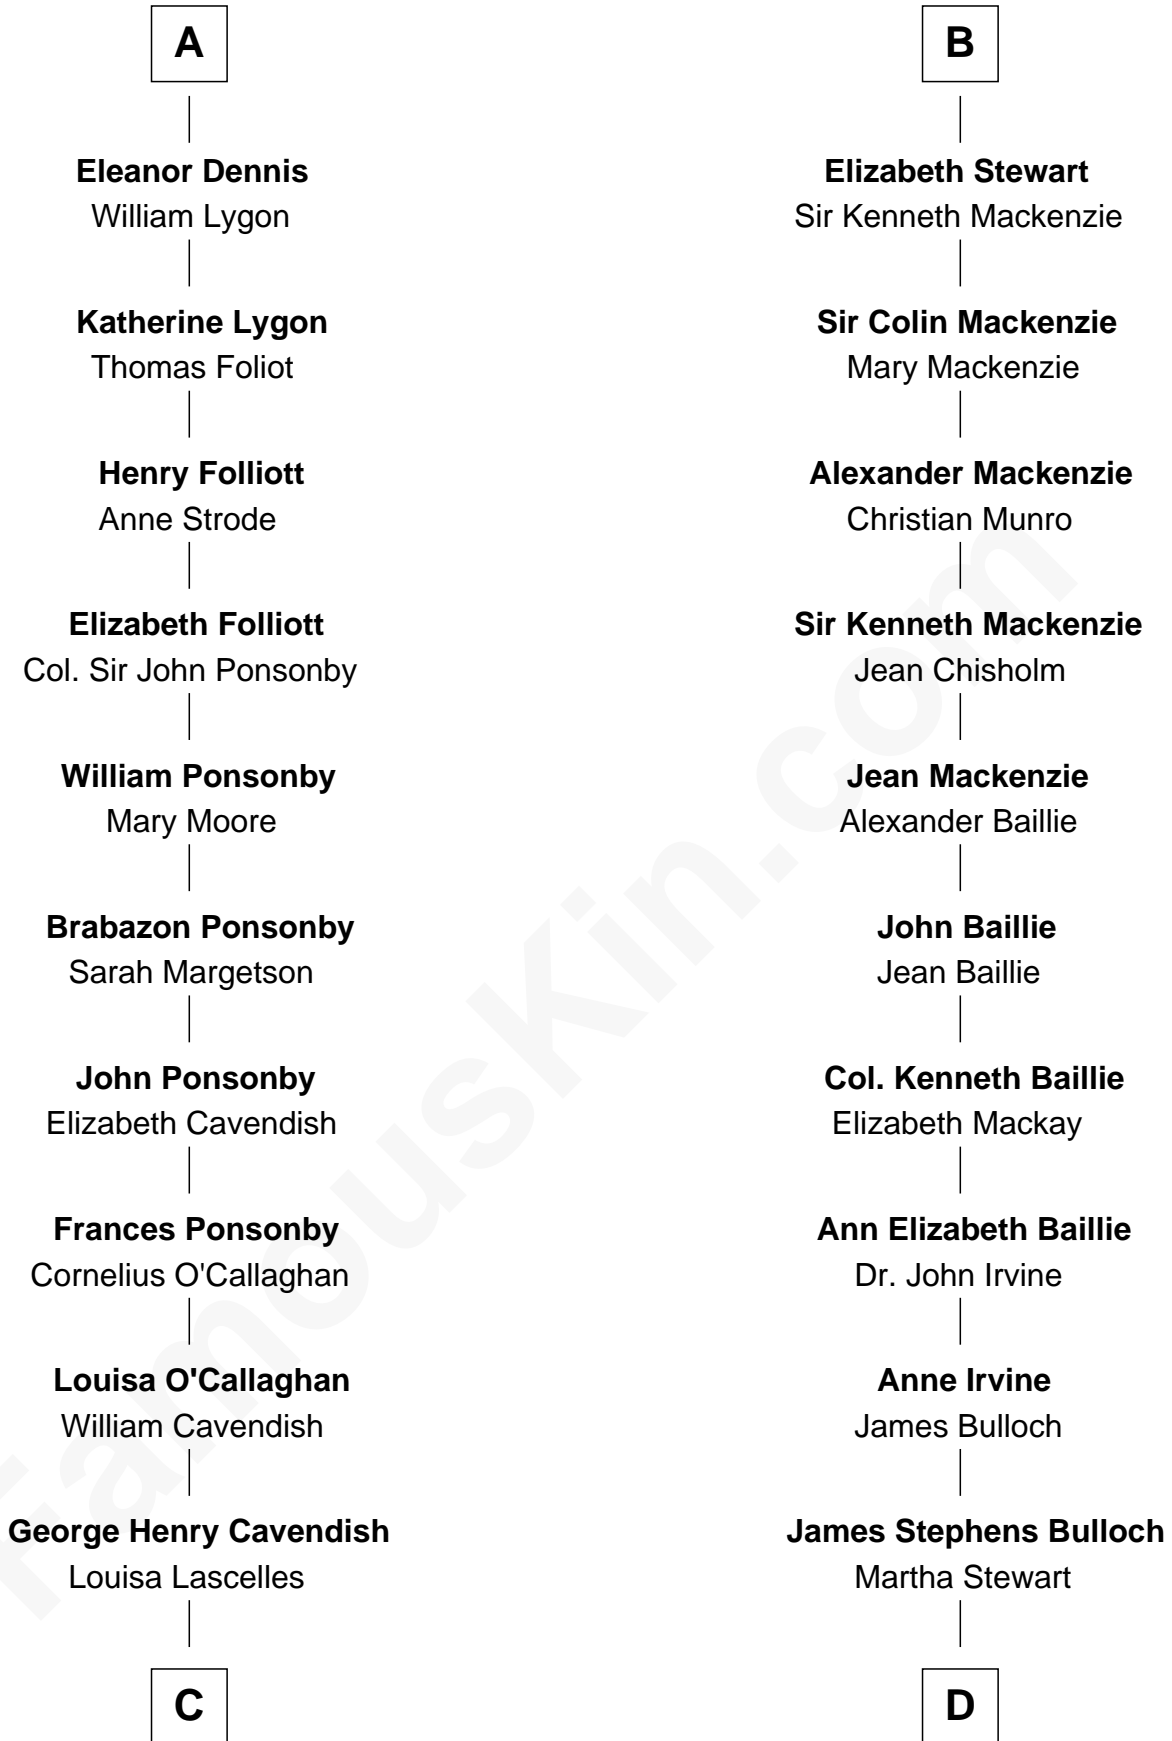

FamousKin.com
Relationship Chart of
Sarah Ferguson
Duchess of York

18th cousin 3 times removed of
Theodore Roosevelt
26th U.S. President

Sir Patrick de Chaworth
 Isabella de Beauchamp

C

Susan Henrietta Cavendish

Henry Robert Brand

Margaret Brand

Algernon Francis Holford Ferguson

Andrew Henry Ferguson

Marian Louisa Montagu-Douglas-Scott

Ronald Ivor Ferguson

Susan Mary Wright

Sarah Ferguson

Duchess of York

D

Martha Bulloch

Theodore Roosevelt

Theodore Roosevelt

26th U.S. President

FamousKin.com