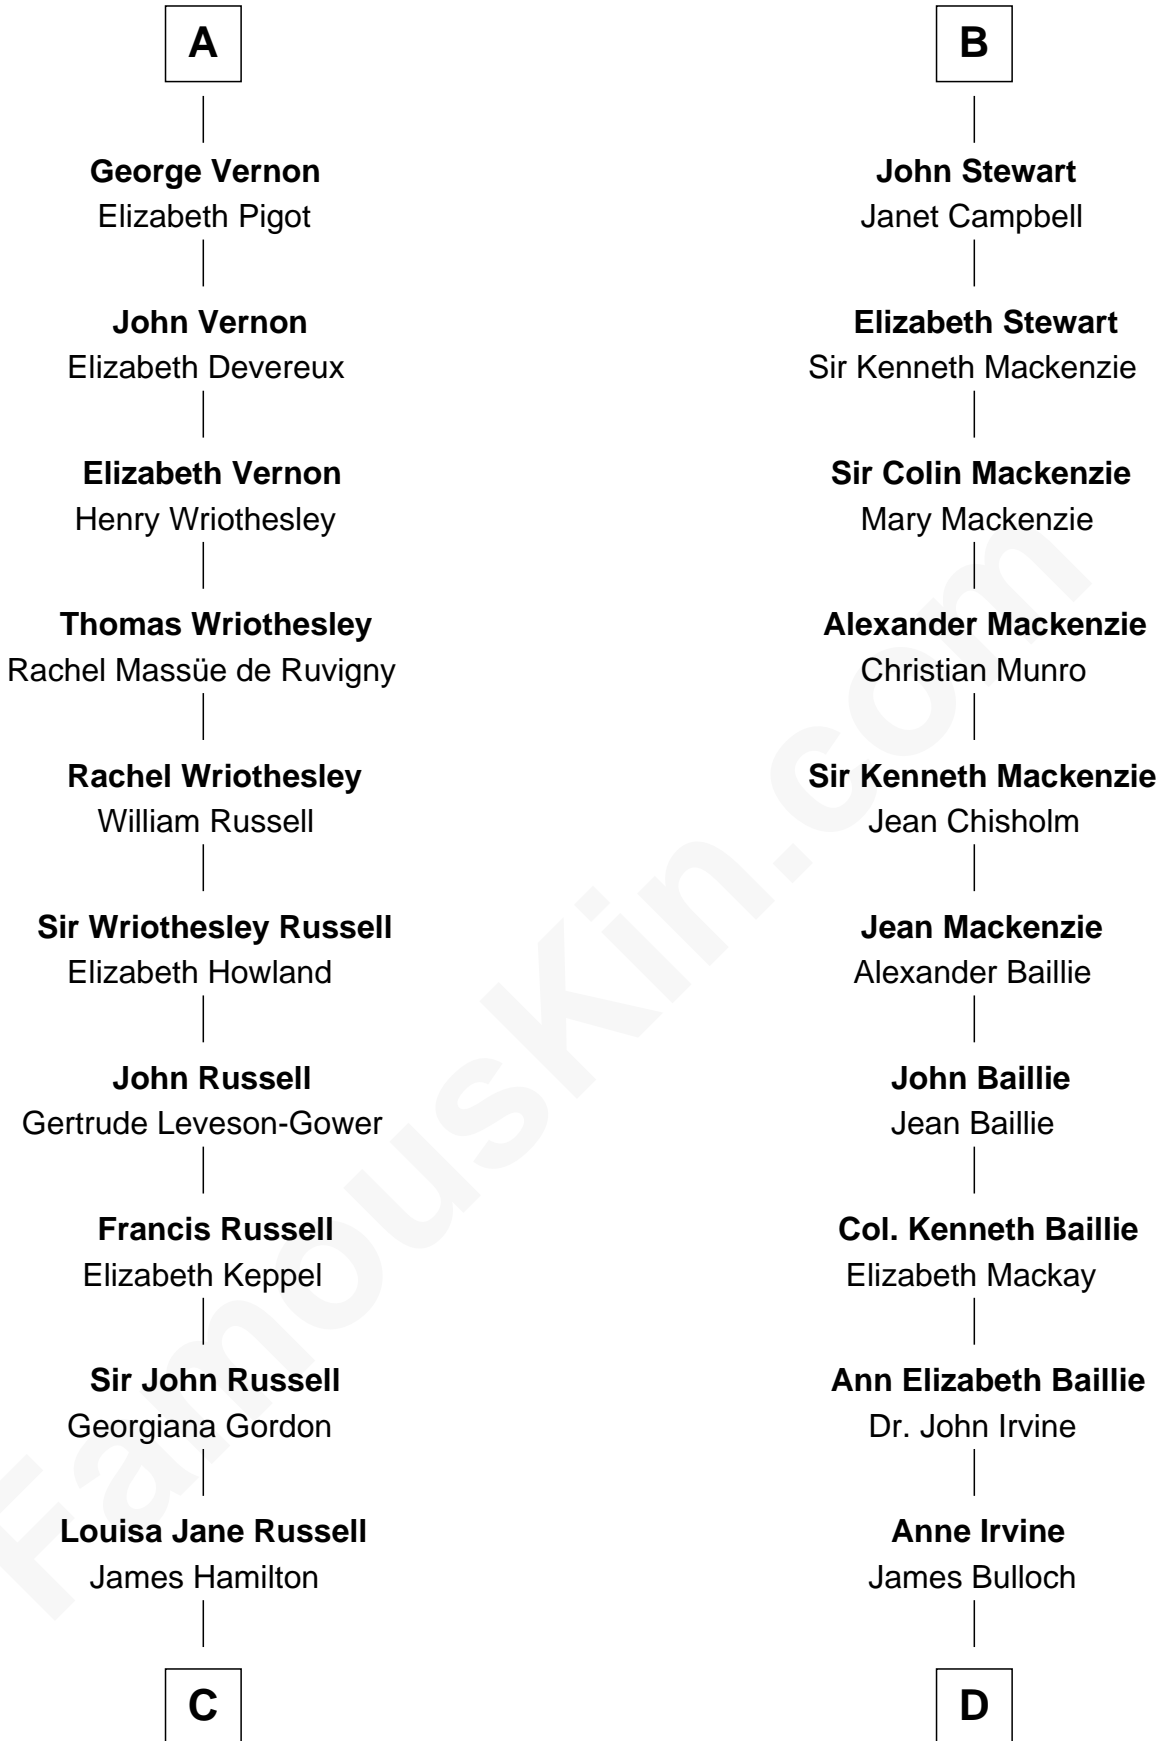

FamousKin.com Relationship Chart of

Sarah Ferguson

Duchess of York

19th cousin 2 times removed of

Theodore Roosevelt

26th U.S. President

C

Louisa Jane Hamilton

William Henry Walter Montagu-Douglas-Scott

Herbert Andrew Montagu-Douglas-Scott

Marie Josephine Edwards

Marian Louisa Montagu-Douglas-Scott

Andrew Henry Ferguson

Ronald Ivor Ferguson

Susan Mary Wright

Sarah Ferguson

Duchess of York

D

James Stephens Bulloch

Martha Stewart

Martha Bulloch

Theodore Roosevelt

Theodore Roosevelt

26th U.S. President