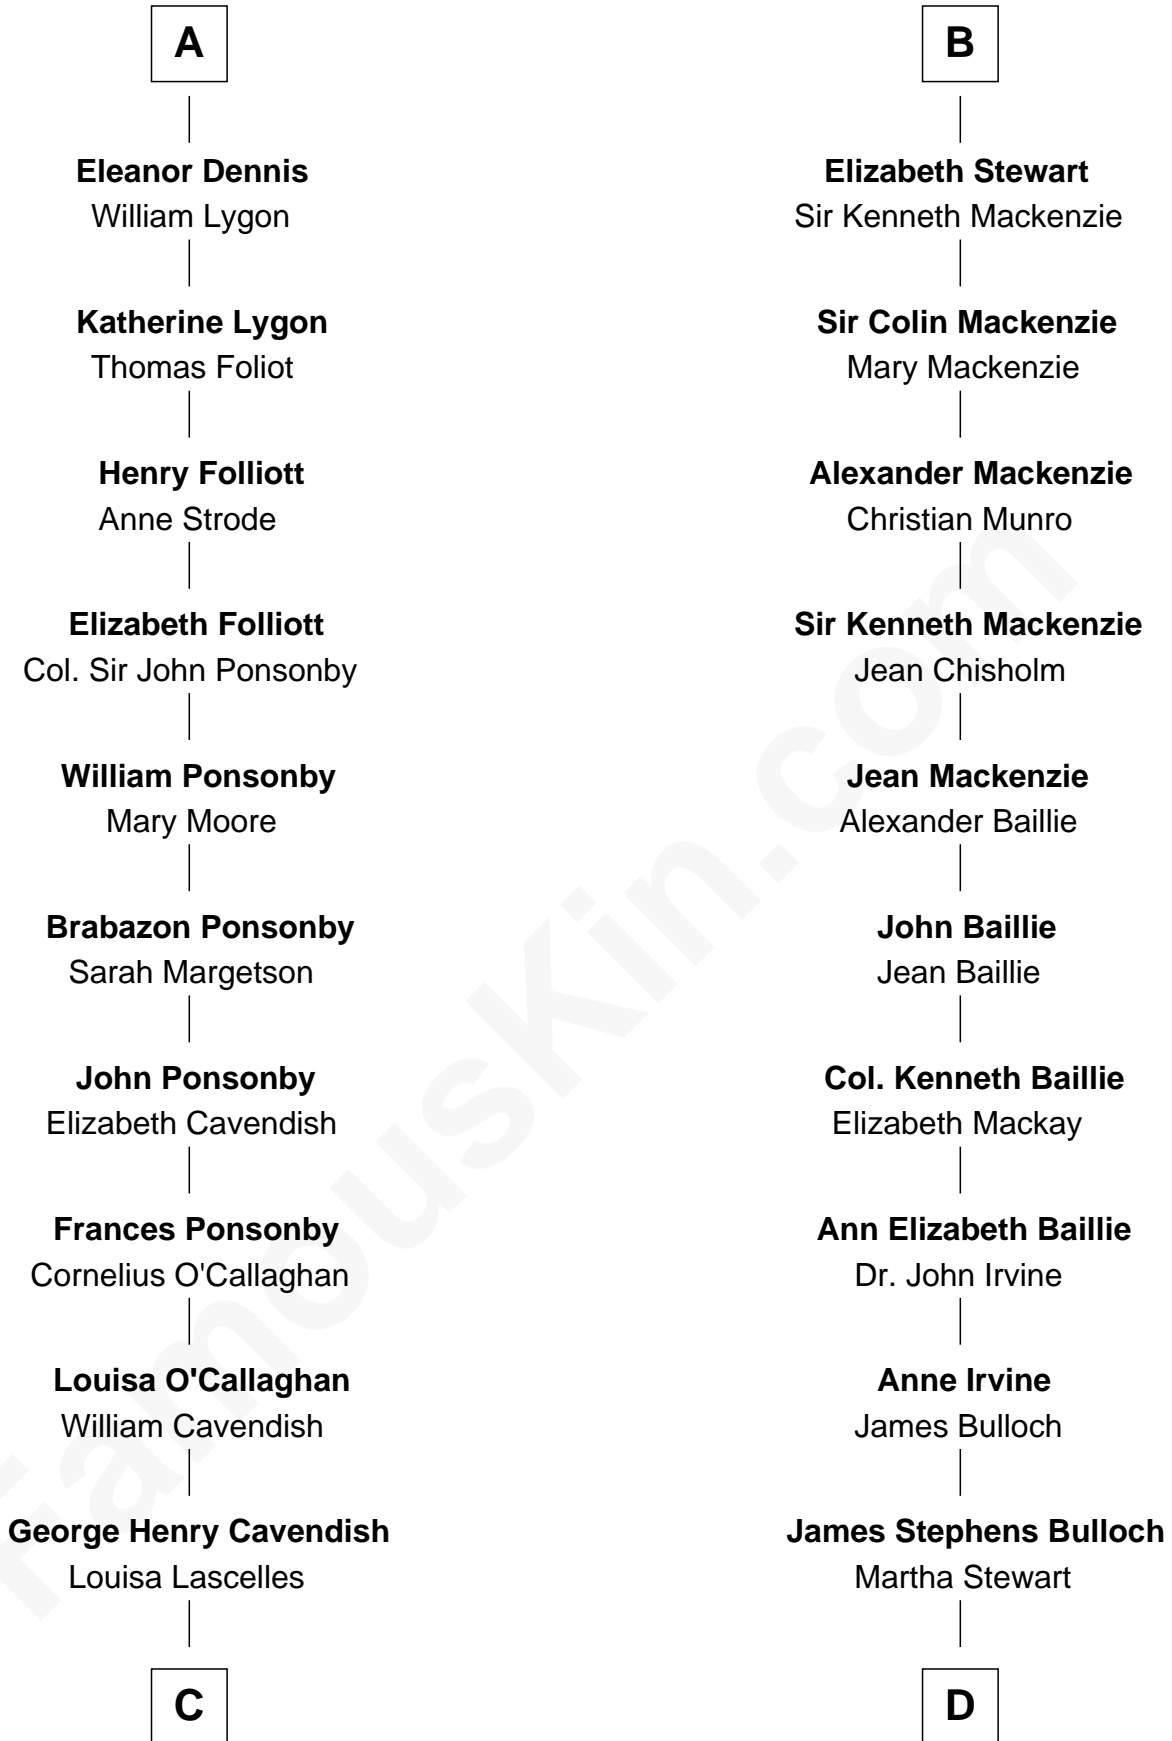

FamousKin.com Relationship Chart of

Sarah Ferguson

Duchess of York

18th cousin 3 times removed of

Theodore Roosevelt

26th U.S. President

Richard Fitzalan

Alice de Saluzzo

C

Susan Henrietta Cavendish

Henry Robert Brand

Margaret Brand

Algernon Francis Holford Ferguson

Andrew Henry Ferguson

Marian Louisa Montagu-Douglas-Scott

Ronald Ivor Ferguson

Susan Mary Wright

Sarah Ferguson

Duchess of York

D

Martha Bulloch

Theodore Roosevelt

Theodore Roosevelt

26th U.S. President