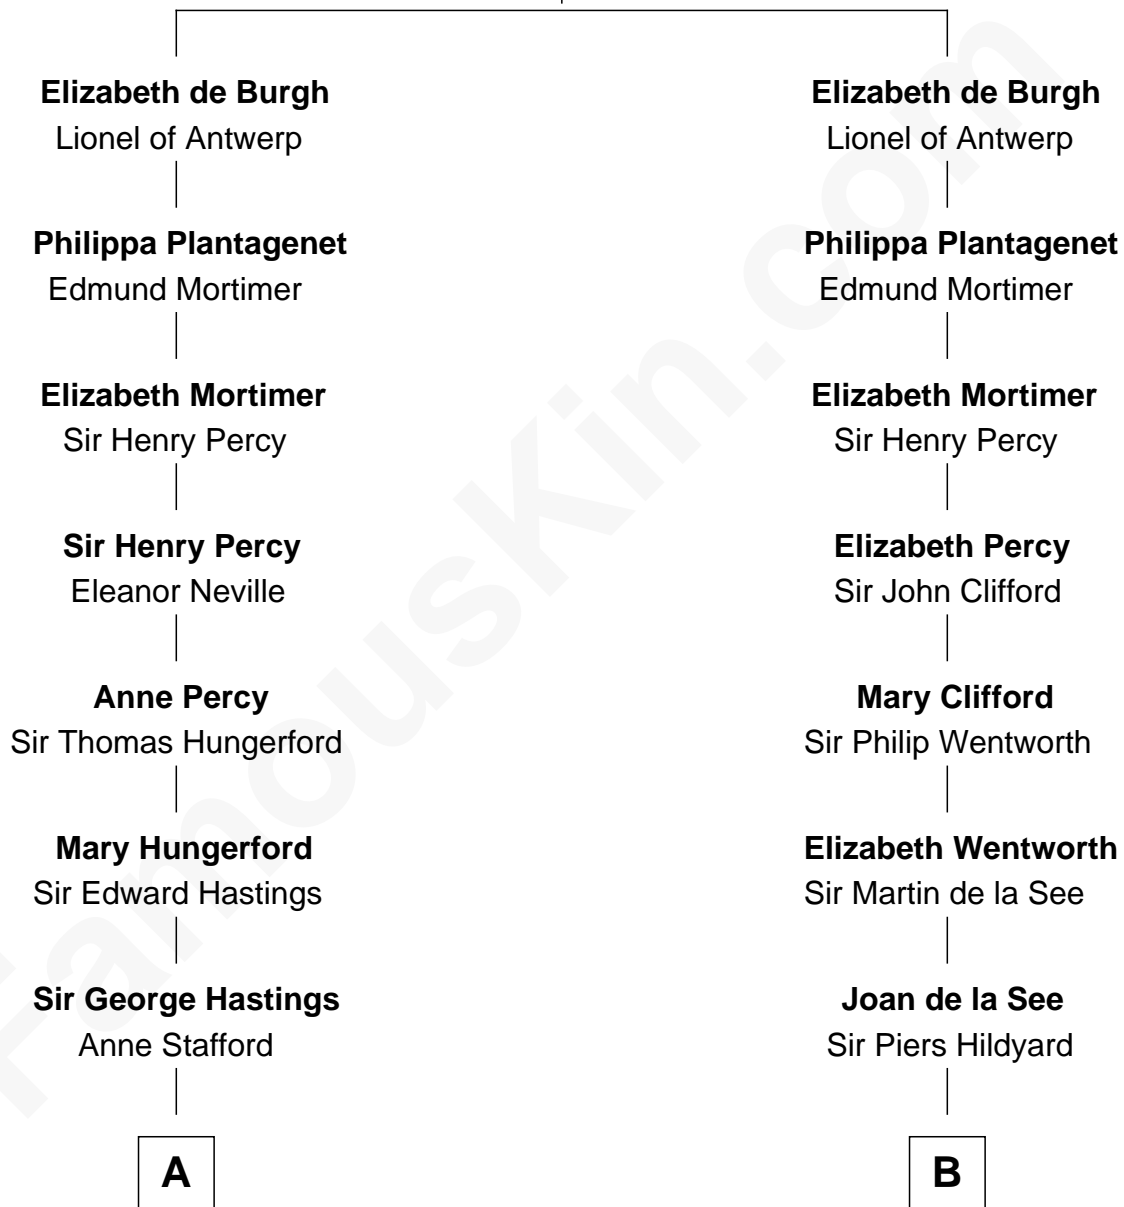

FamousKin.com Relationship Chart of

Sarah Ferguson

Duchess of York

20th cousin 1 time removed of

Alice (Lee) Roosevelt

First Wife of President Theodore Roosevelt

William de Burgh
Maude of Lancaster

C

Louisa Jane Hamilton

William Henry Walter Montagu-Douglas-Scott

Herbert Andrew Montagu-Douglas-Scott

Marie Josephine Edwards

Marian Louisa Montagu-Douglas-Scott

Andrew Henry Ferguson

Ronald Ivor Ferguson

Susan Mary Wright

Caroline Watts Haskell

Alice (Lee) Roosevelt

Wife of President Theodore Roosevelt