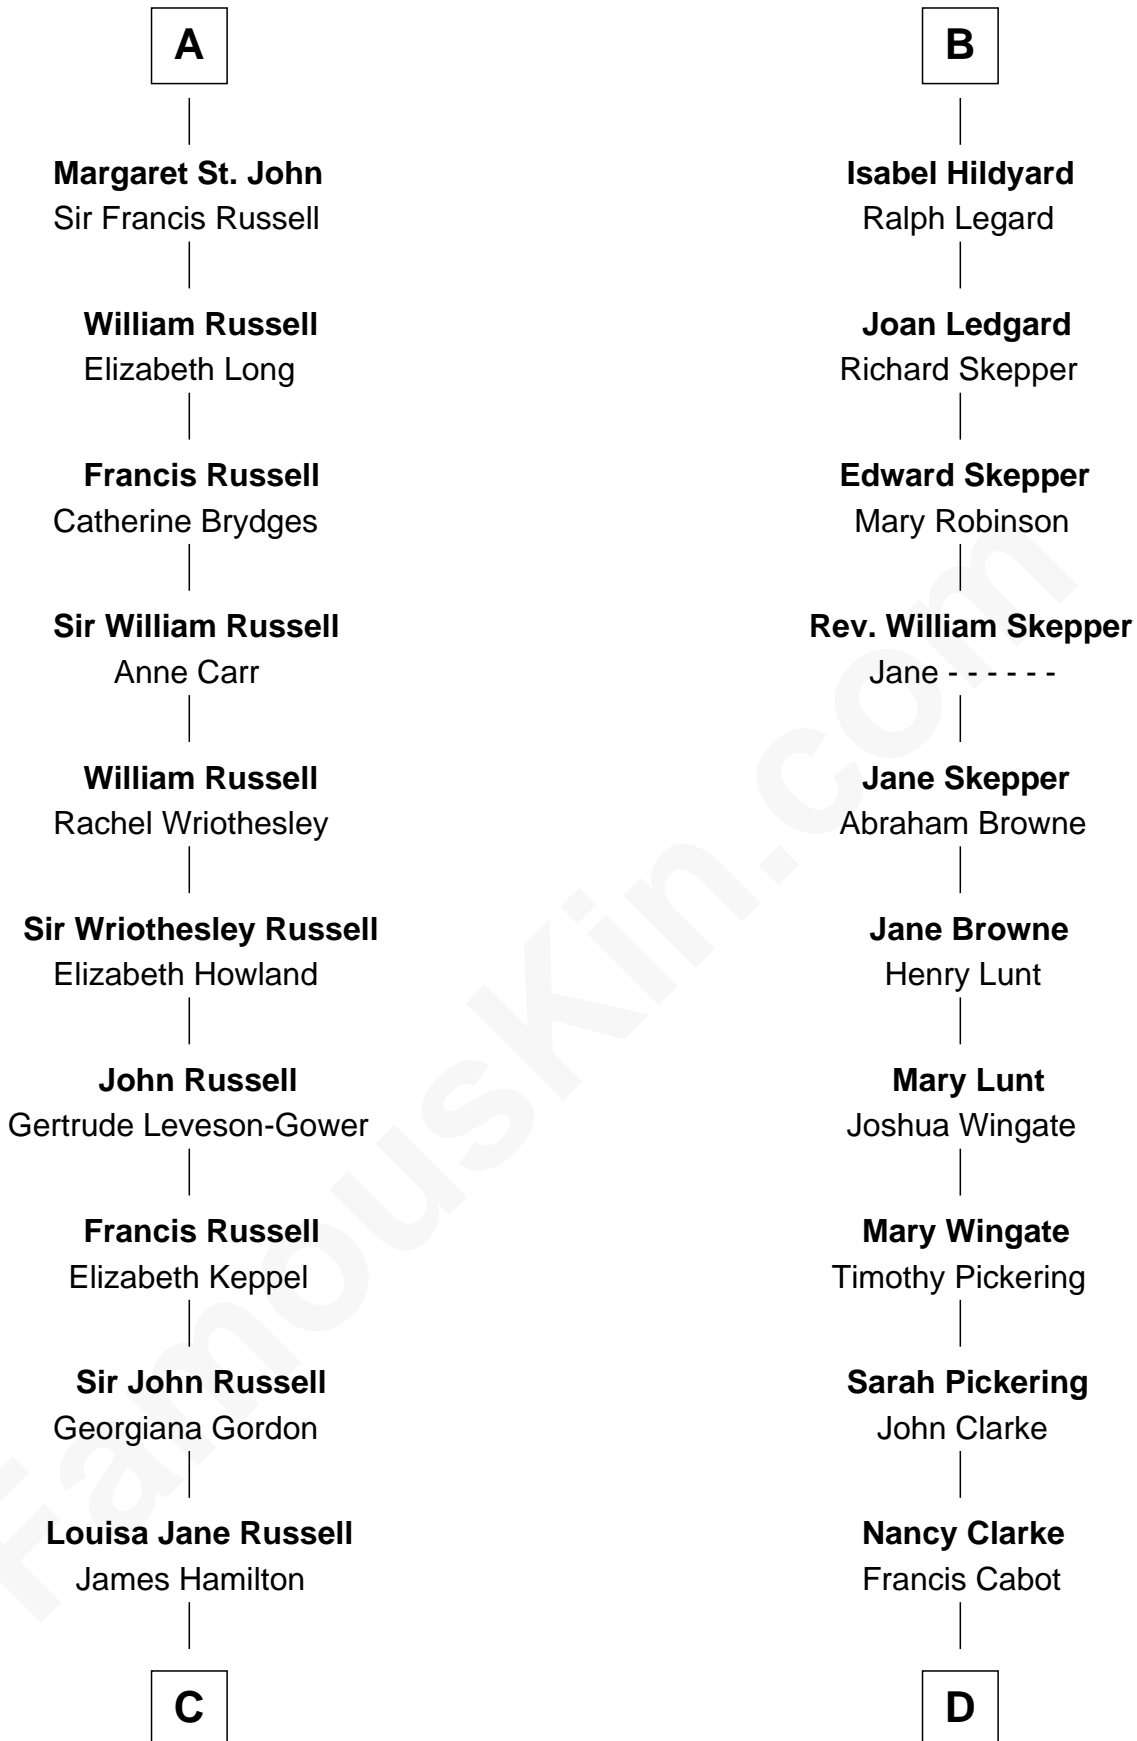

FamousKin.com Relationship Chart of

Sarah Ferguson

Duchess of York

20th cousin 1 time removed of

Alice (Lee) Roosevelt

First Wife of President Theodore Roosevelt

John Deincourt

C

Louisa Jane Hamilton

William Henry Walter Montagu-Douglas-Scott

Herbert Andrew Montagu-Douglas-Scott

Marie Josephine Edwards

Marian Louisa Montagu-Douglas-Scott

Andrew Henry Ferguson

Ronald Ivor Ferguson

Susan Mary Wright

Caroline Watts Haskell

Alice (Lee) Roosevelt

Wife of President Theodore Roosevelt