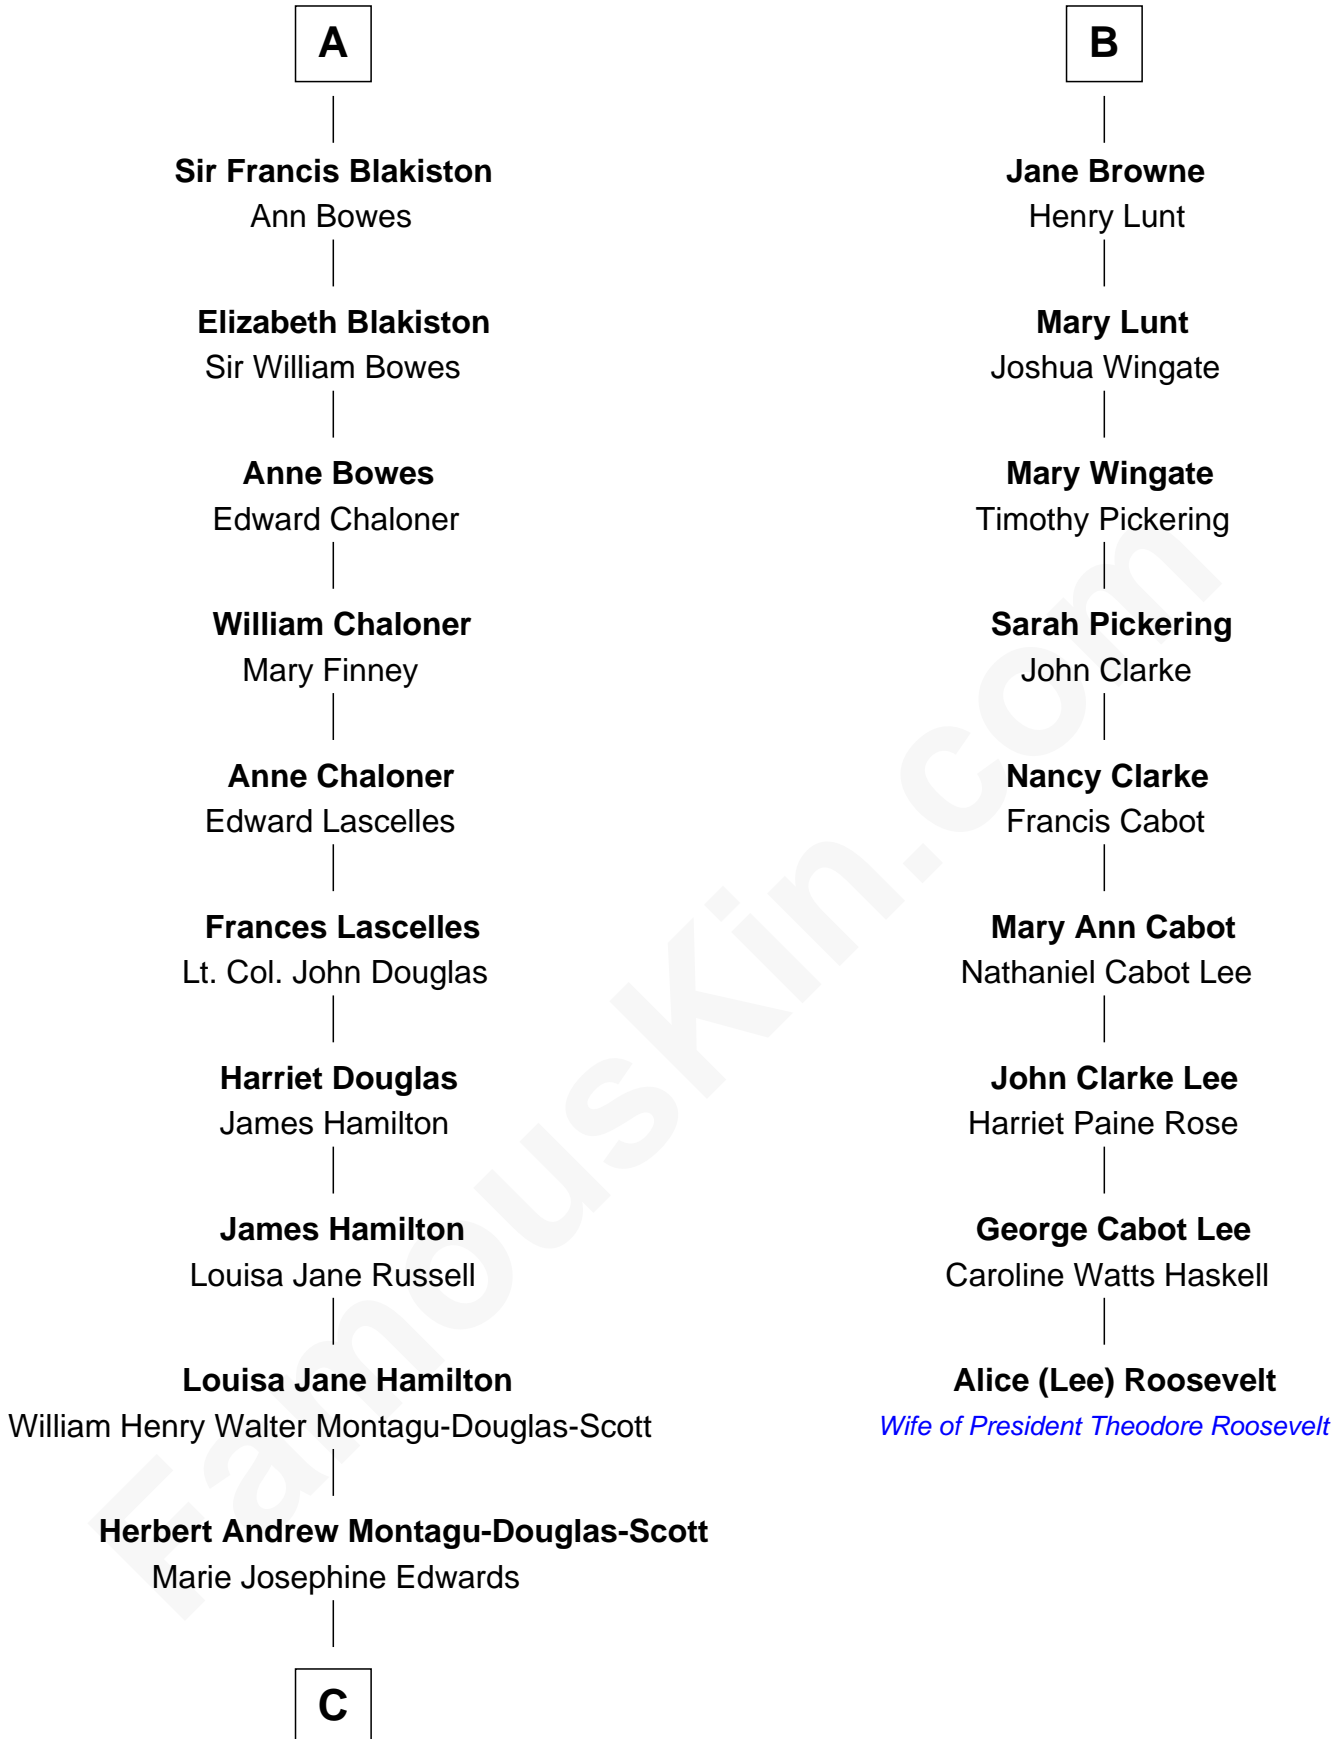

FamousKin.com Relationship Chart of

Sarah Ferguson

Duchess of York

15th cousin 4 times removed of

Alice (Lee) Roosevelt

First Wife of President Theodore Roosevelt

Sir John Hastings

Anne Morley

C

—
Marian Louisa Montagu-Douglas-Scott

Andrew Henry Ferguson

—
Ronald Ivor Ferguson

Susan Mary Wright

—
Sarah Ferguson

Duchess of York

FamousKin.com