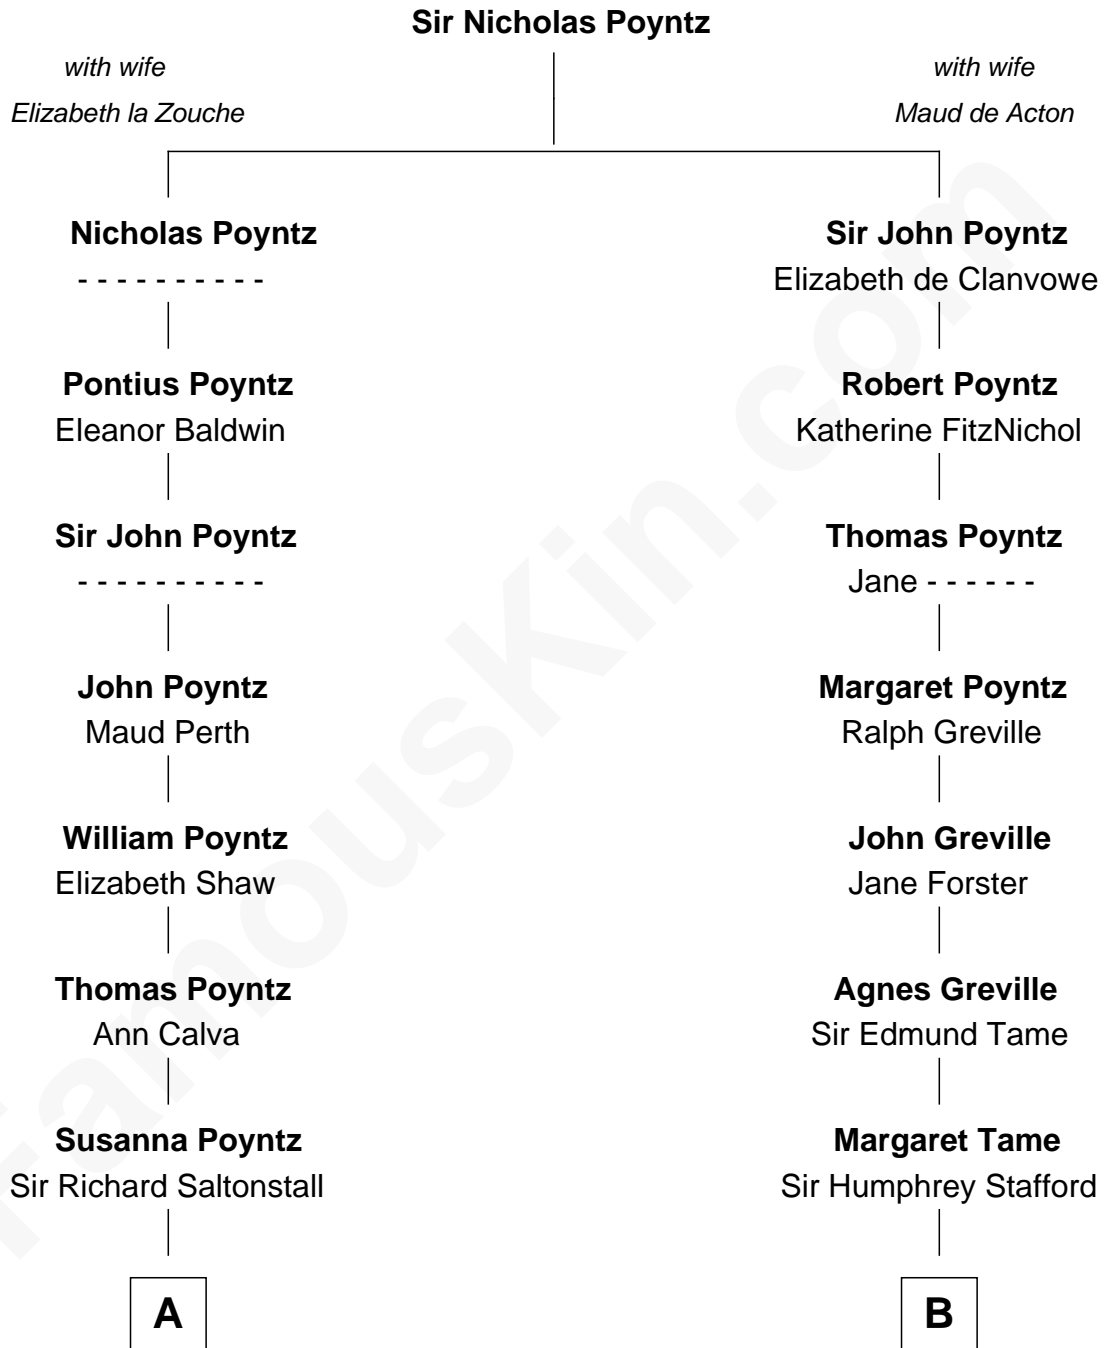

FamousKin.com
Relationship Chart of
Sarah Ferguson
Duchess of York

18th cousin 3 times removed of

Alice (Lee) Roosevelt
First Wife of President Theodore Roosevelt

C

Louisa Jane Hamilton

William Henry Walter Montagu-Douglas-Scott

Herbert Andrew Montagu-Douglas-Scott

Marie Josephine Edwards

Marian Louisa Montagu-Douglas-Scott

Andrew Henry Ferguson

Ronald Ivor Ferguson

Susan Mary Wright

Sarah Ferguson

Duchess of York