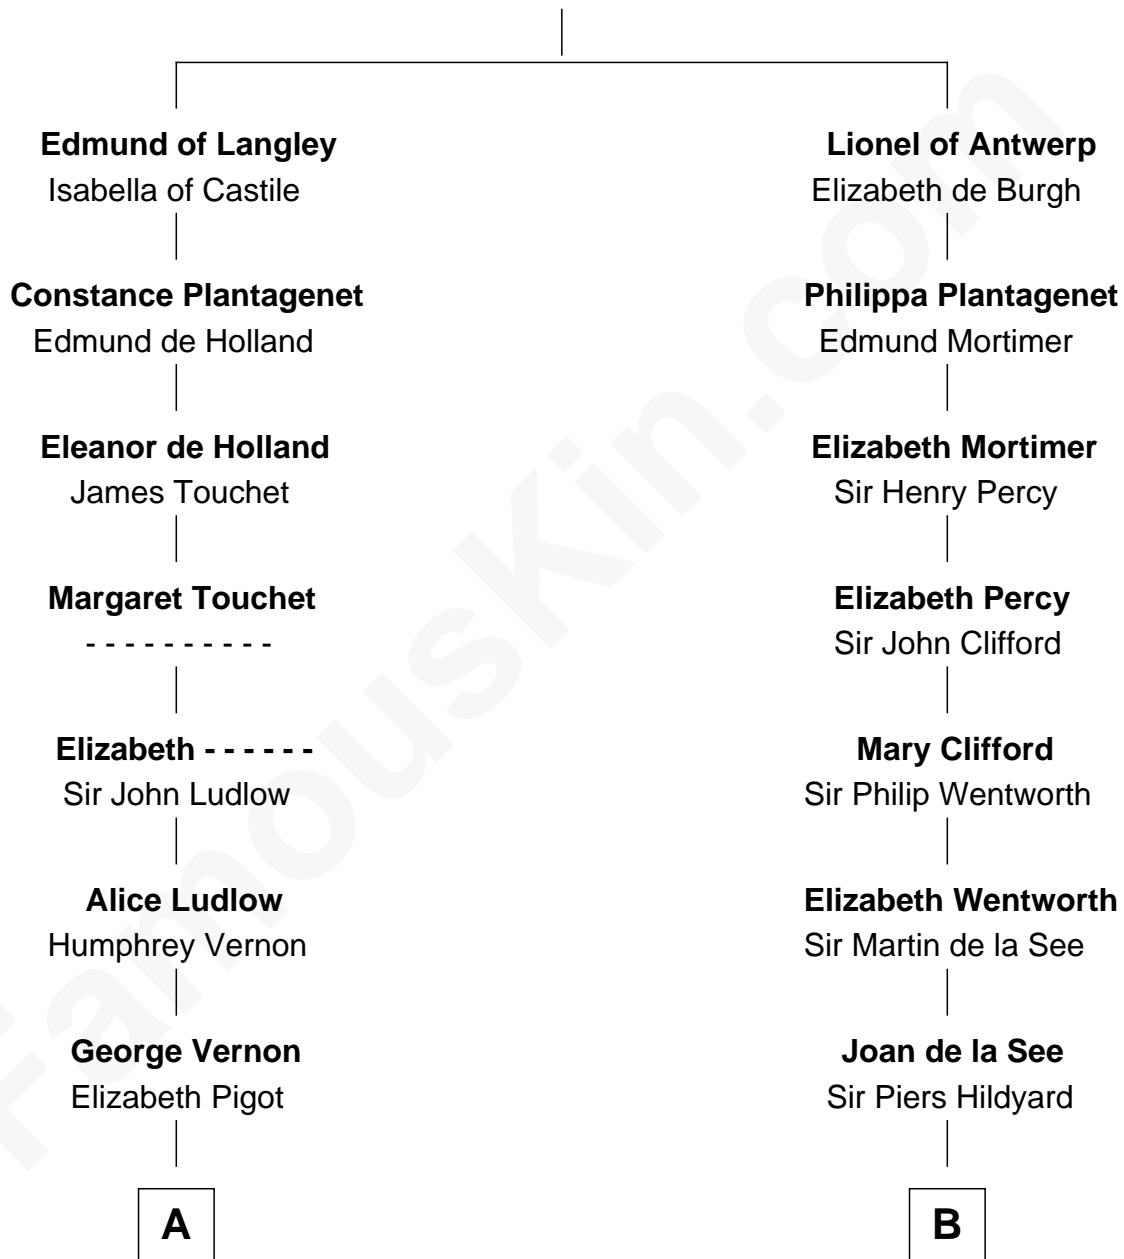

FamousKin.com Relationship Chart of

Sarah Ferguson

Duchess of York

20th cousin of

Alice (Lee) Roosevelt

First Wife of President Theodore Roosevelt

Edward III, King of England

Philippa of Hainault

Alice (Lee) Roosevelt

Wife of President Theodore Roosevelt