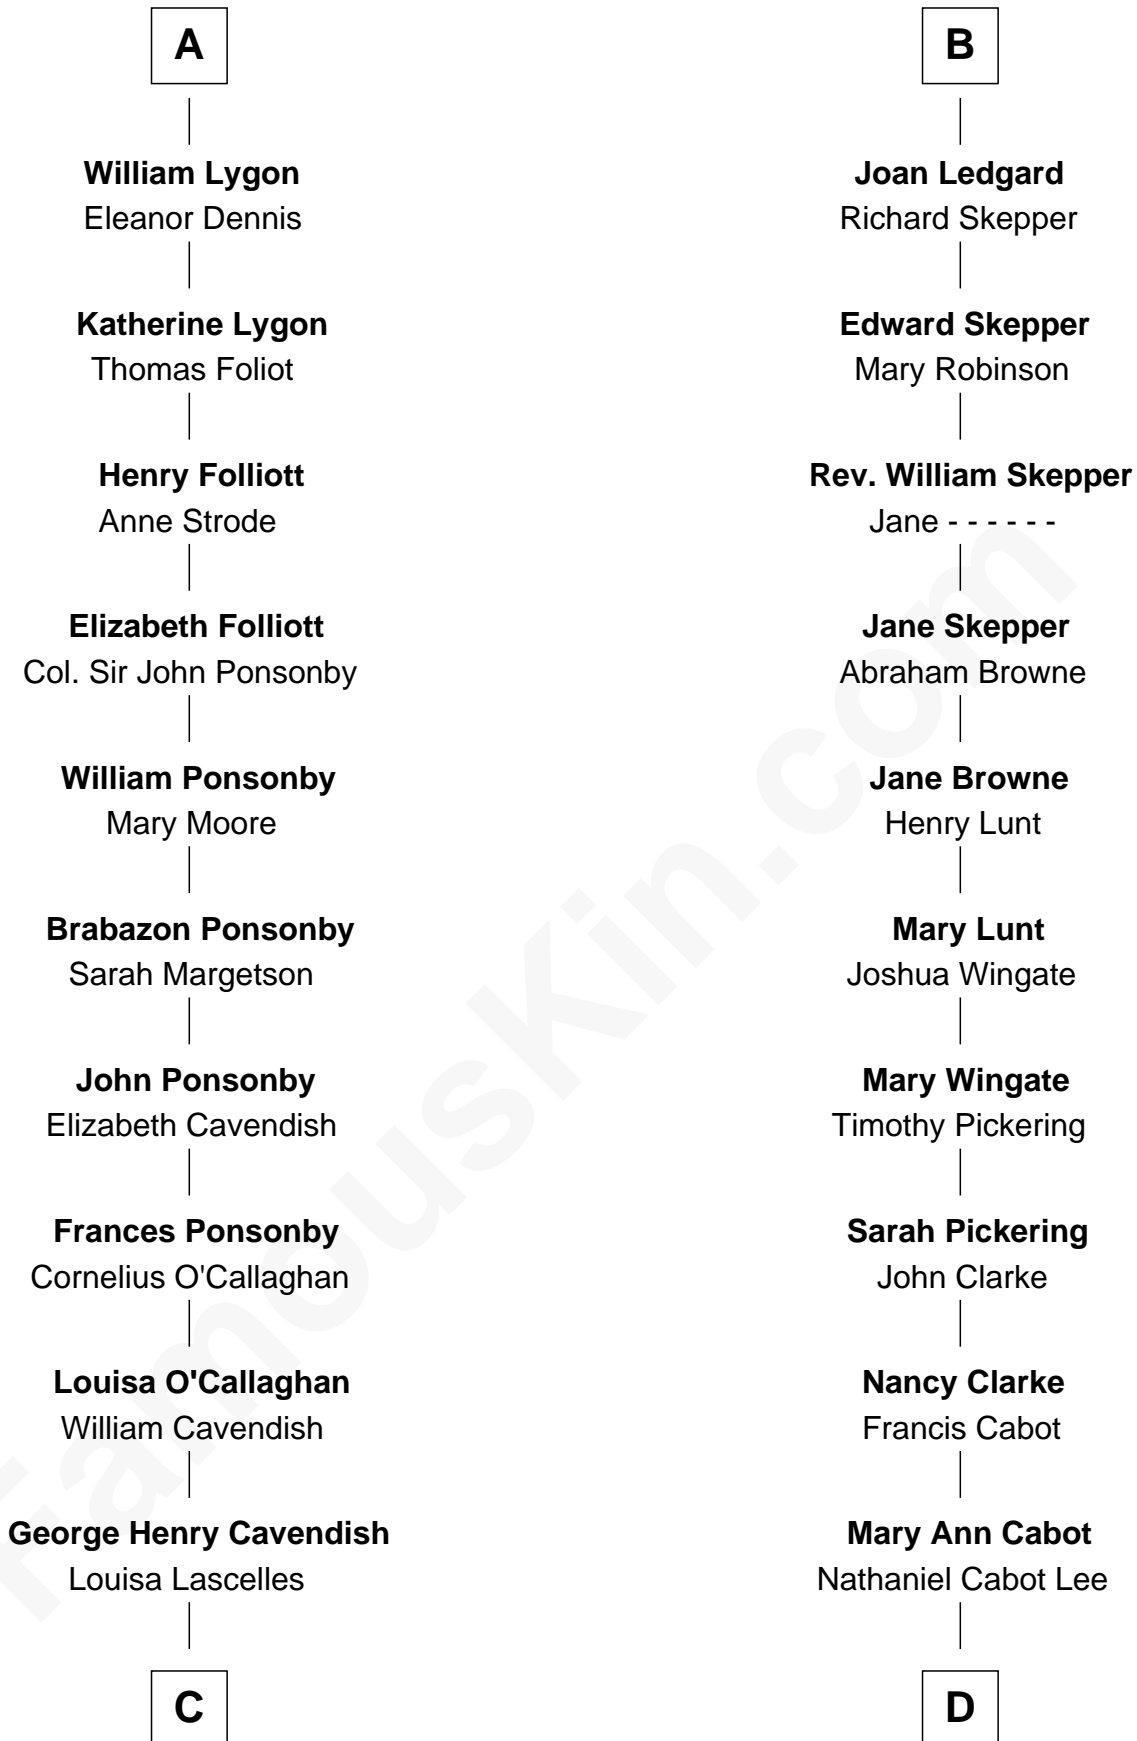

FamousKin.com Relationship Chart of

Sarah Ferguson

Duchess of York

19th cousin 2 times removed of

Alice (Lee) Roosevelt

First Wife of President Theodore Roosevelt

Margaret de Audley

Ralph de Stafford

C

Susan Henrietta Cavendish

Henry Robert Brand

Margaret Brand

Algernon Francis Holford Ferguson

Andrew Henry Ferguson

Marian Louisa Montagu-Douglas-Scott

Ronald Ivor Ferguson

Susan Mary Wright

Sarah Ferguson

Duchess of York

D

John Clarke Lee

Harriet Paine Rose

George Cabot Lee

Caroline Watts Haskell

Alice (Lee) Roosevelt

Wife of President Theodore Roosevelt