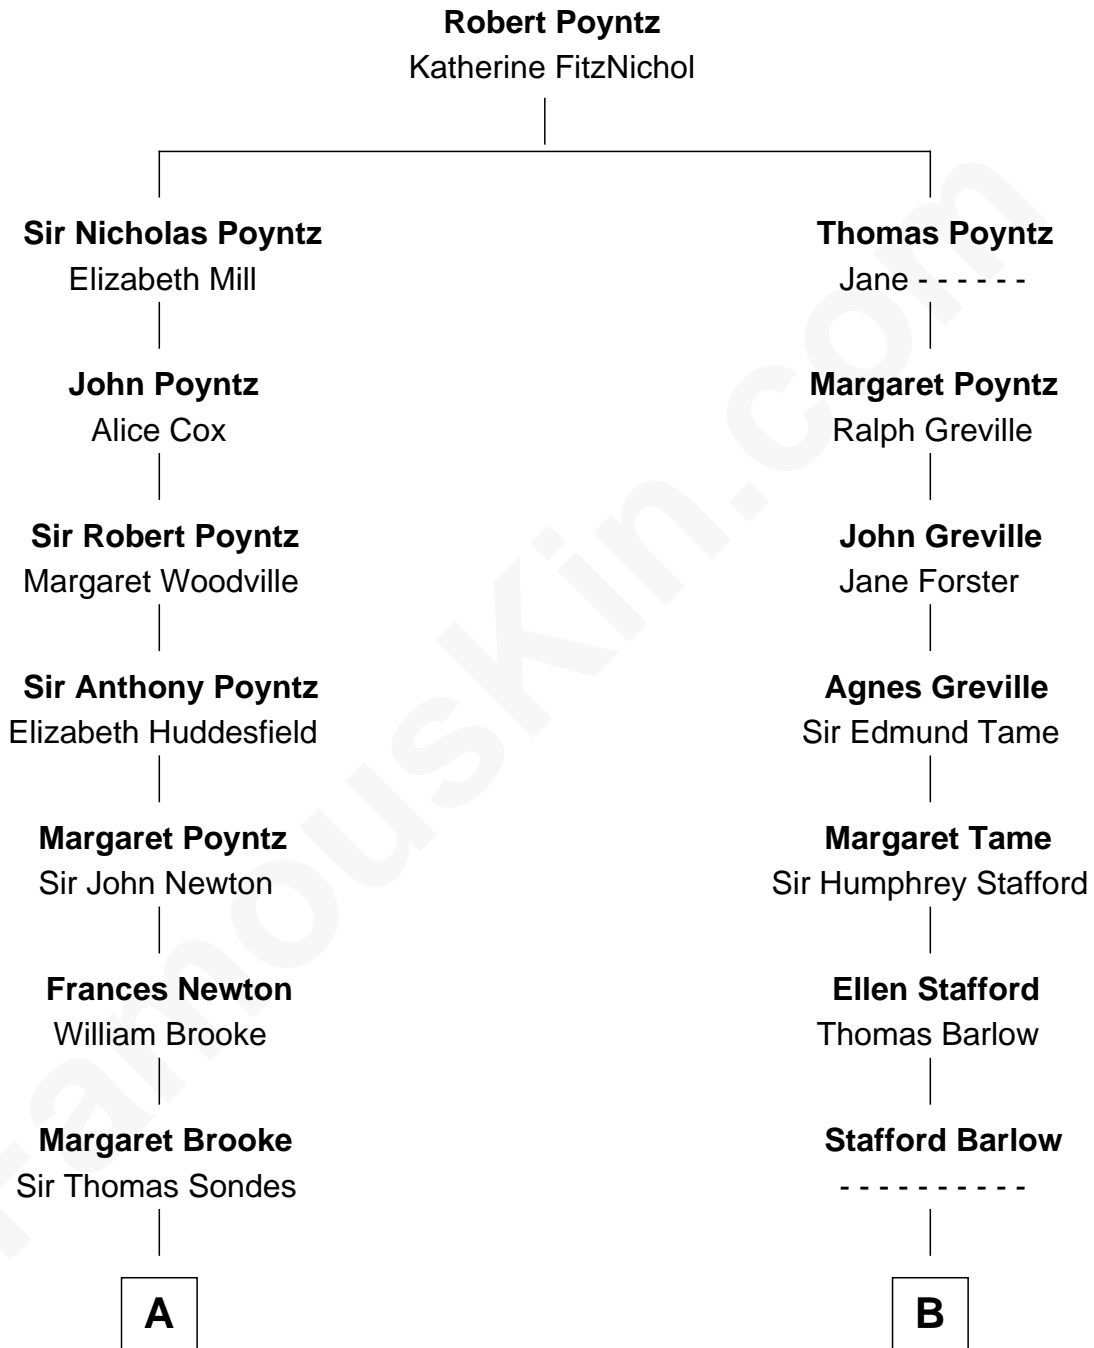

FamousKin.com Relationship Chart of

Sarah Ferguson

Duchess of York

16th cousin 4 times removed of

Alice (Lee) Roosevelt

First Wife of President Theodore Roosevelt

C

Herbert Andrew Montagu-Douglas-Scott

Marie Josephine Edwards

Marian Louisa Montagu-Douglas-Scott

Andrew Henry Ferguson

Ronald Ivor Ferguson

Susan Mary Wright

Sarah Ferguson

Duchess of York