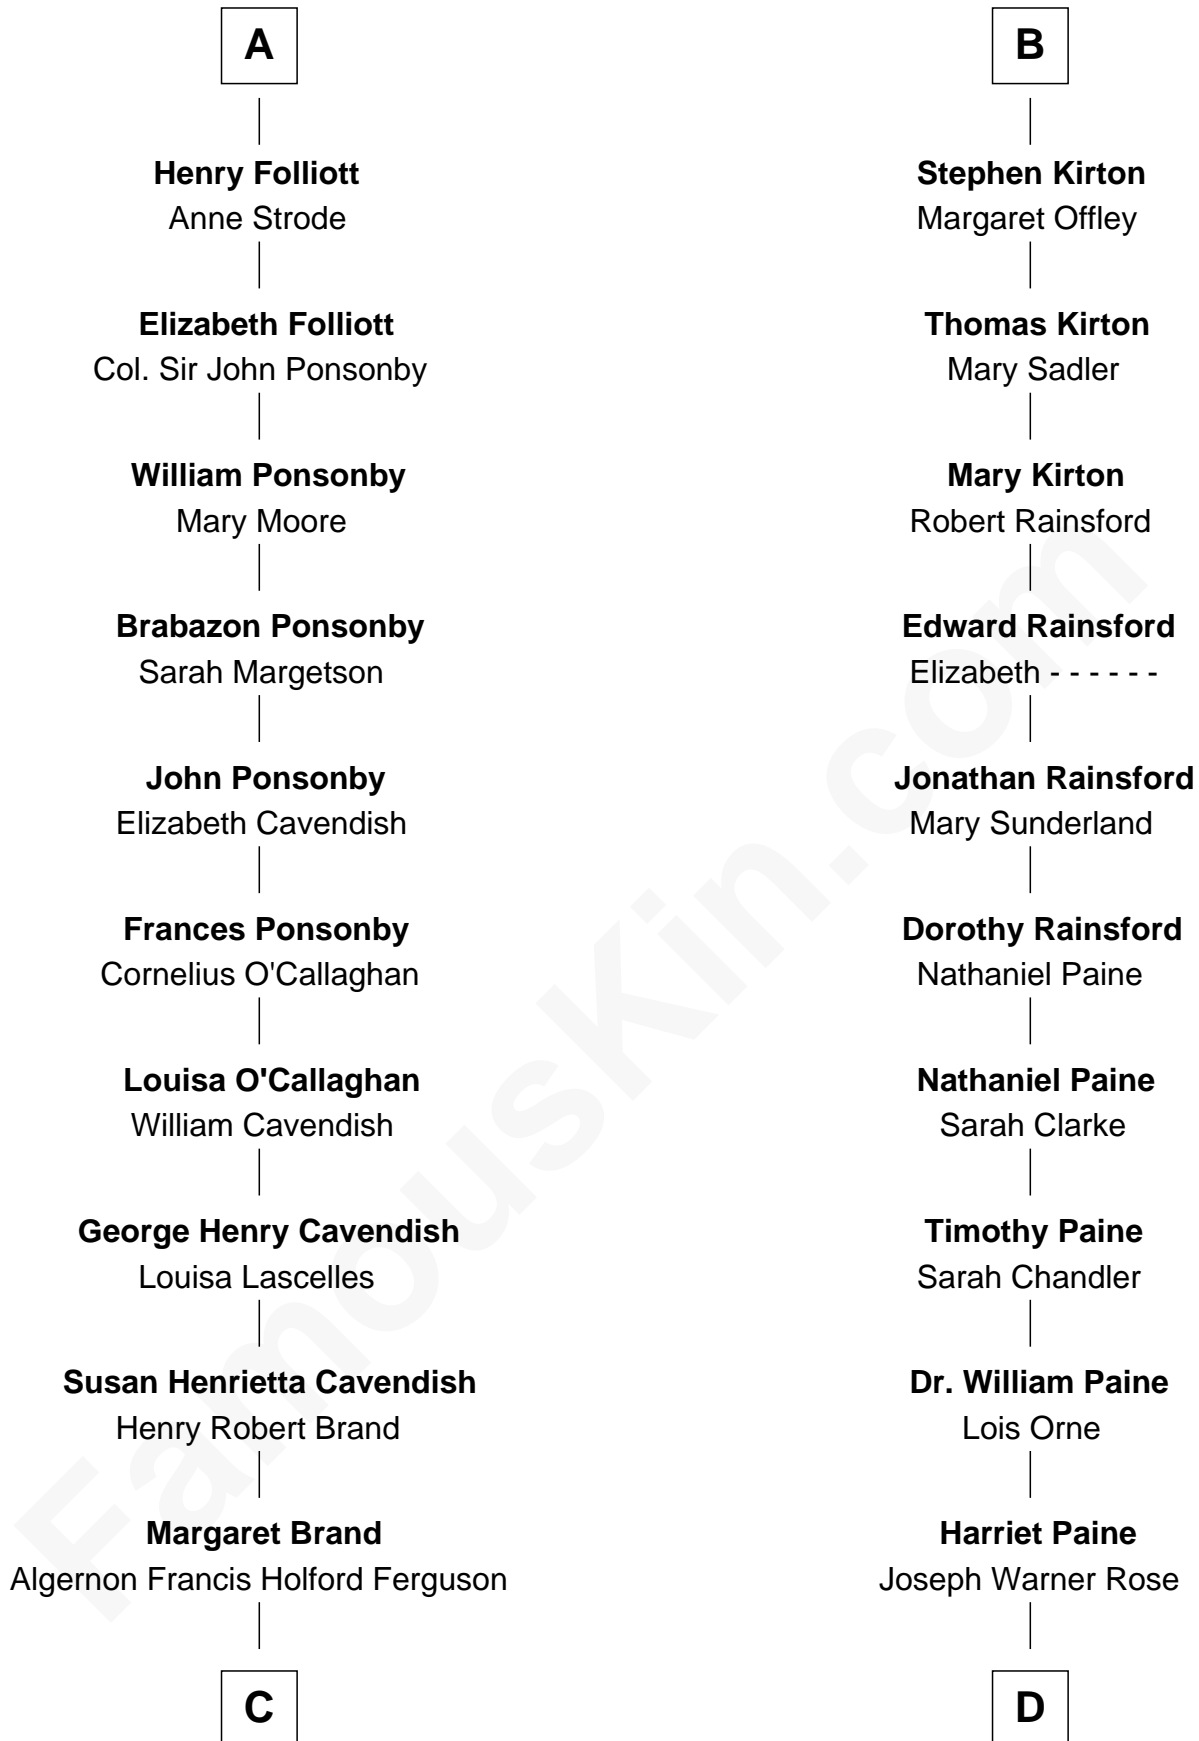

FamousKin.com Relationship Chart of

Sarah Ferguson

Duchess of York

19th cousin of

Alice (Lee) Roosevelt

First Wife of President Theodore Roosevelt

C

Andrew Henry Ferguson
Marian Louisa Montagu-Douglas-Scott

Ronald Ivor Ferguson
Susan Mary Wright

Sarah Ferguson
Duchess of York

D

Harriet Paine Rose
John Clarke Lee

George Cabot Lee
Caroline Watts Haskell

Alice (Lee) Roosevelt
Wife of President Theodore Roosevelt