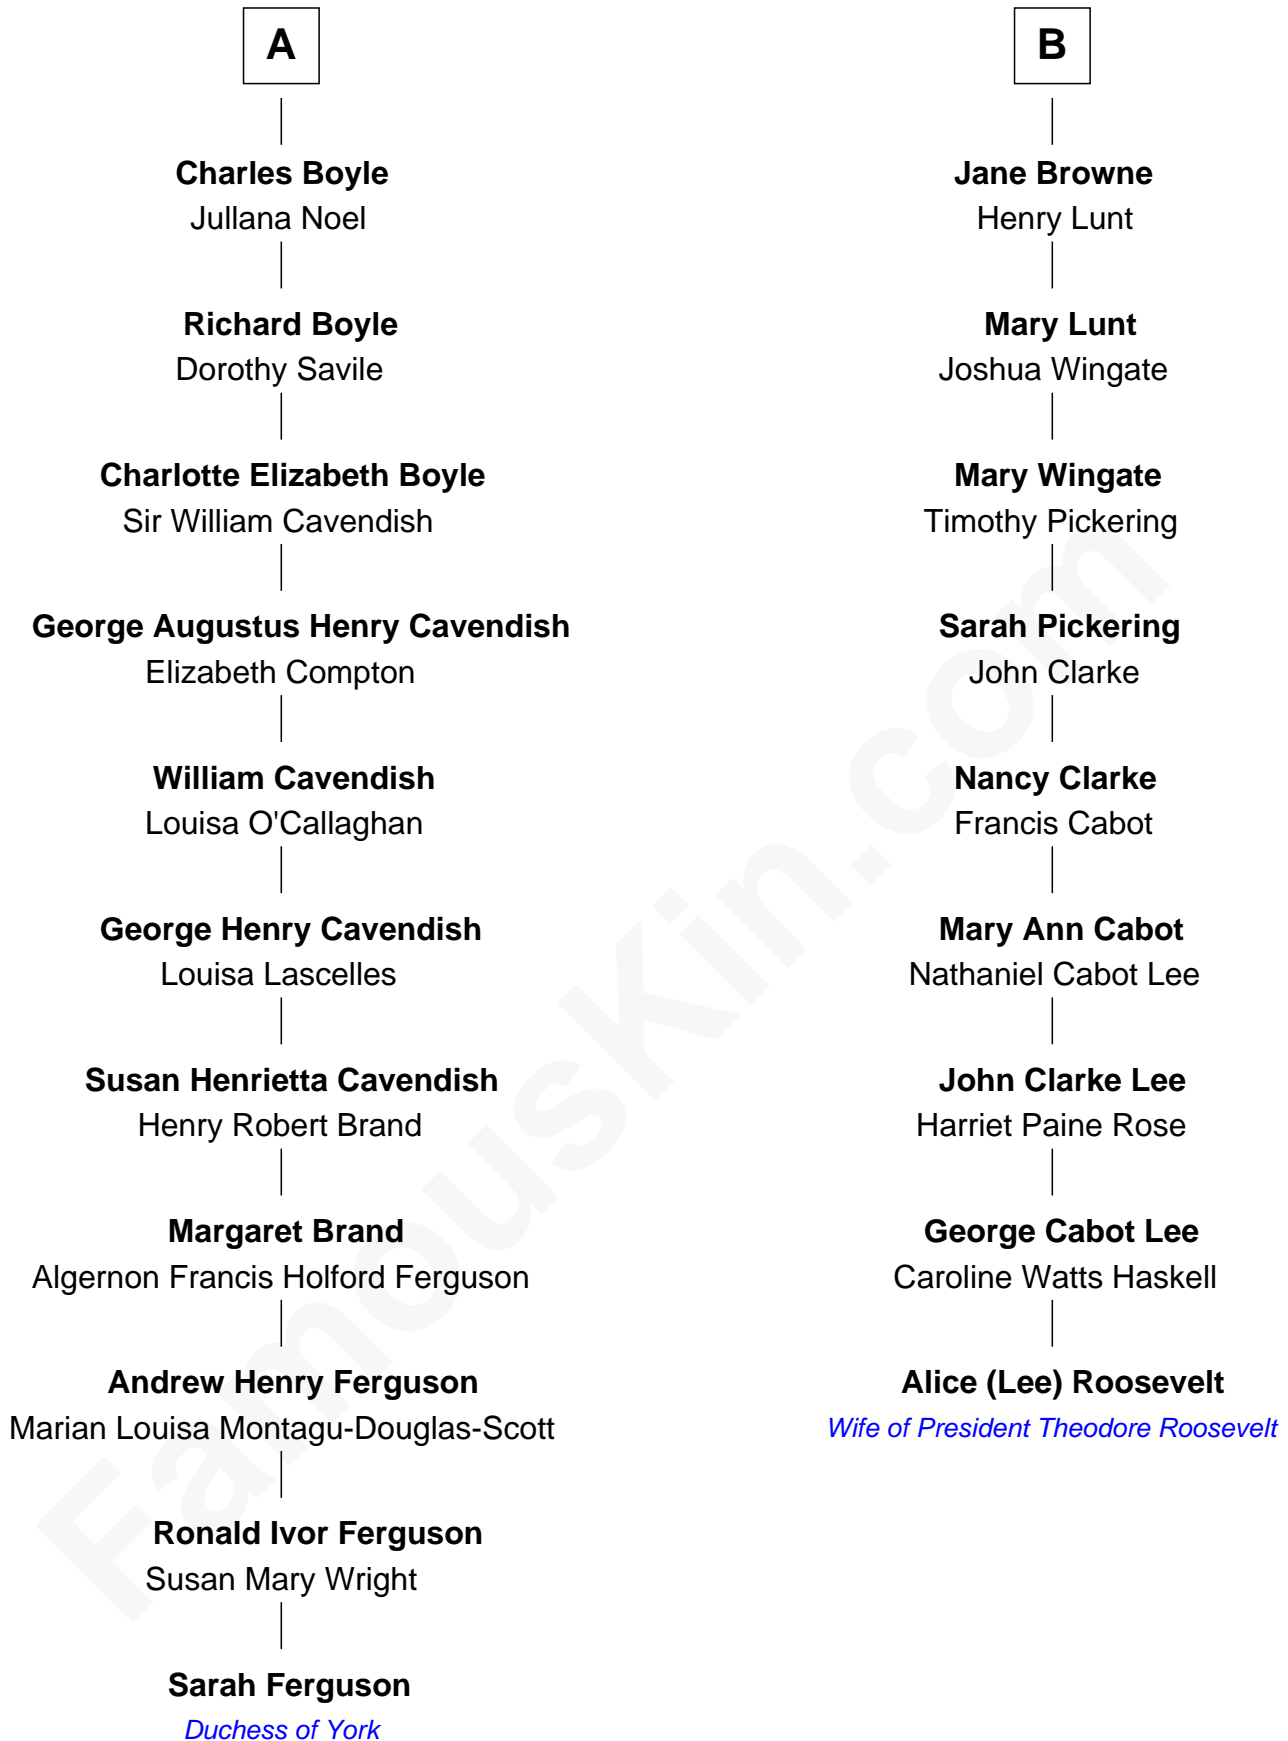

# FamousKin.com Relationship Chart of

**Sarah Ferguson**

*Duchess of York*

15th cousin 2 times removed of

**Alice (Lee) Roosevelt**

*First Wife of President Theodore Roosevelt*

**Sir Philip Wentworth**

Mary Clifford

**Sir Henry Wentworth**

Anne Say

**Margery Wentworth**

Sir John Seymour

**Edward Seymour**

Anne Stanhope

**Edward Seymour**

Katherine Grey

Sir Martin de la See

**Joan de la See**

Sir Piers Hildyard

**Isabel Hildyard**

Ralph Legard

**Joan Ledgard**

Richard Skepper

**Edward Skepper**

Mary Robinson

**Rev. William Skepper**

Jane - - - - -

**Jane Skepper**

Abraham Browne

**B**

Sarah Ferguson photo by [Norbert Aepli](#) ([CC BY 3.0](#))