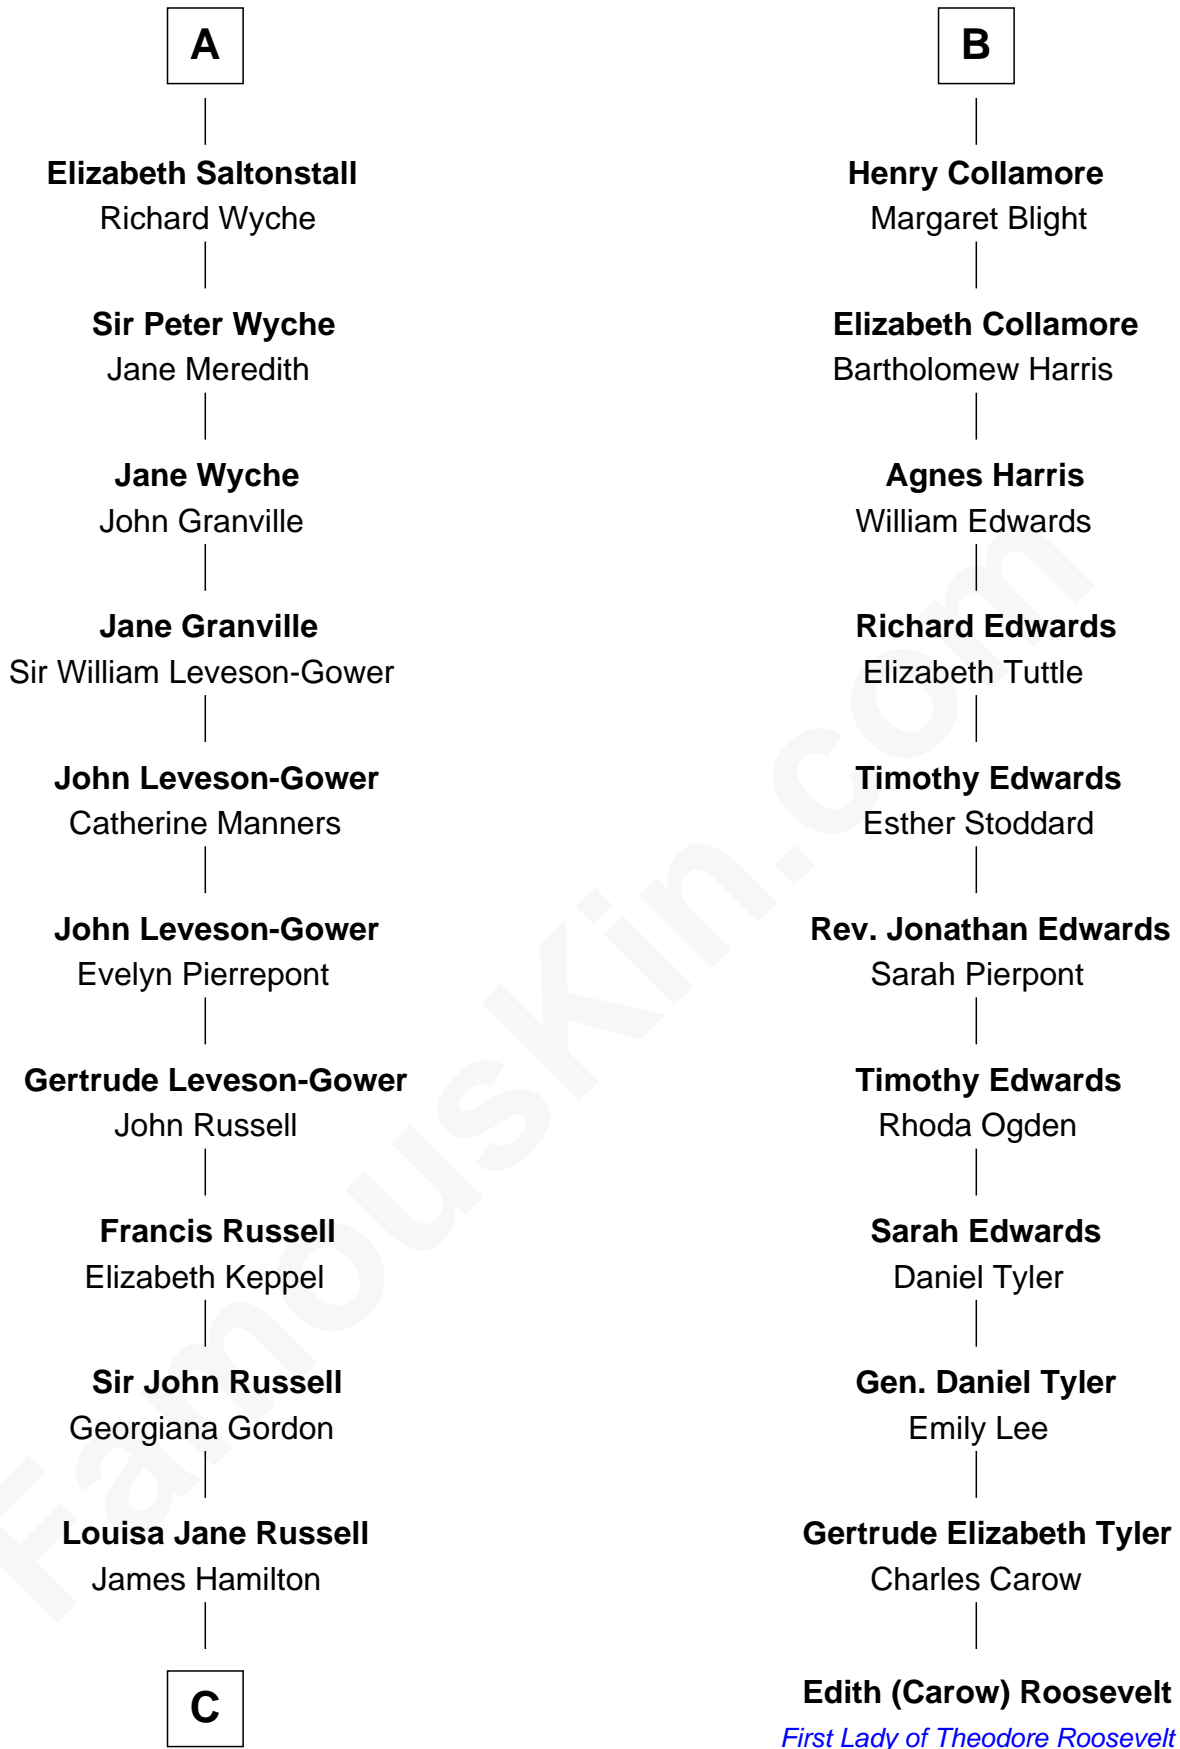

FamousKin.com
Relationship Chart of
Sarah Ferguson
Duchess of York

17th cousin 4 times removed of

Edith (Carow) Roosevelt
First Lady of President Theodore Roosevelt

C

Louisa Jane Hamilton

William Henry Walter Montagu-Douglas-Scott

Herbert Andrew Montagu-Douglas-Scott

Marie Josephine Edwards

Marian Louisa Montagu-Douglas-Scott

Andrew Henry Ferguson

Ronald Ivor Ferguson

Susan Mary Wright

Sarah Ferguson

Duchess of York