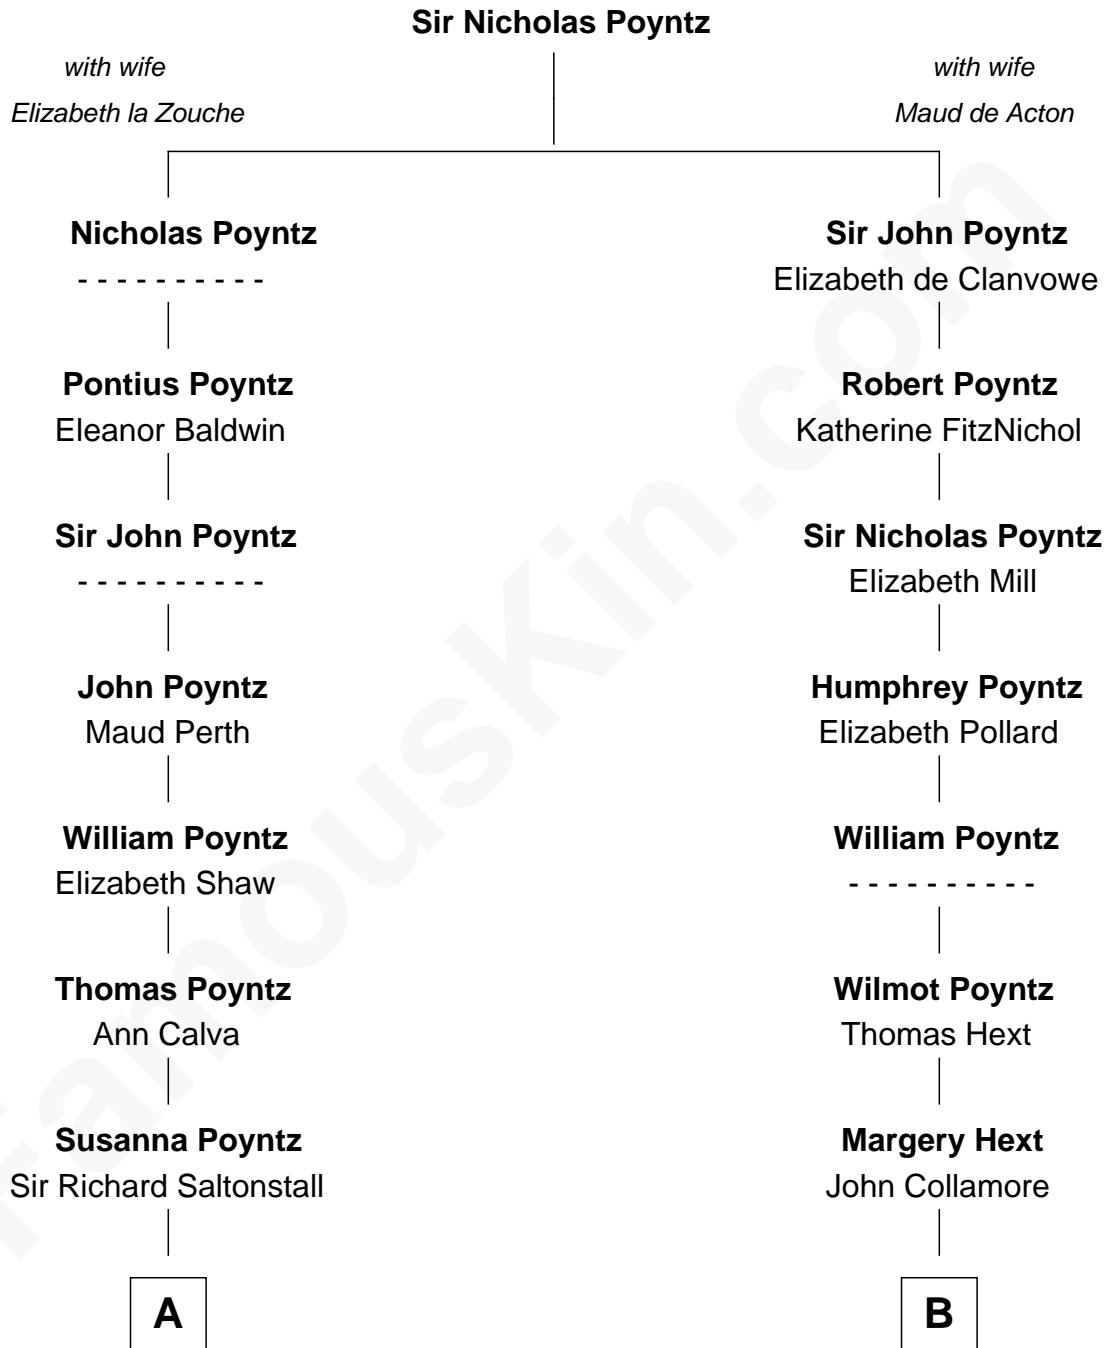

FamousKin.com
Relationship Chart of
Sarah Ferguson
Duchess of York

17th cousin 4 times removed of

Edith (Carow) Roosevelt
First Lady of President Theodore Roosevelt

C

Louisa Jane Hamilton

William Henry Walter Montagu-Douglas-Scott

Herbert Andrew Montagu-Douglas-Scott

Marie Josephine Edwards

Marian Louisa Montagu-Douglas-Scott

Andrew Henry Ferguson

Ronald Ivor Ferguson

Susan Mary Wright

Sarah Ferguson

Duchess of York