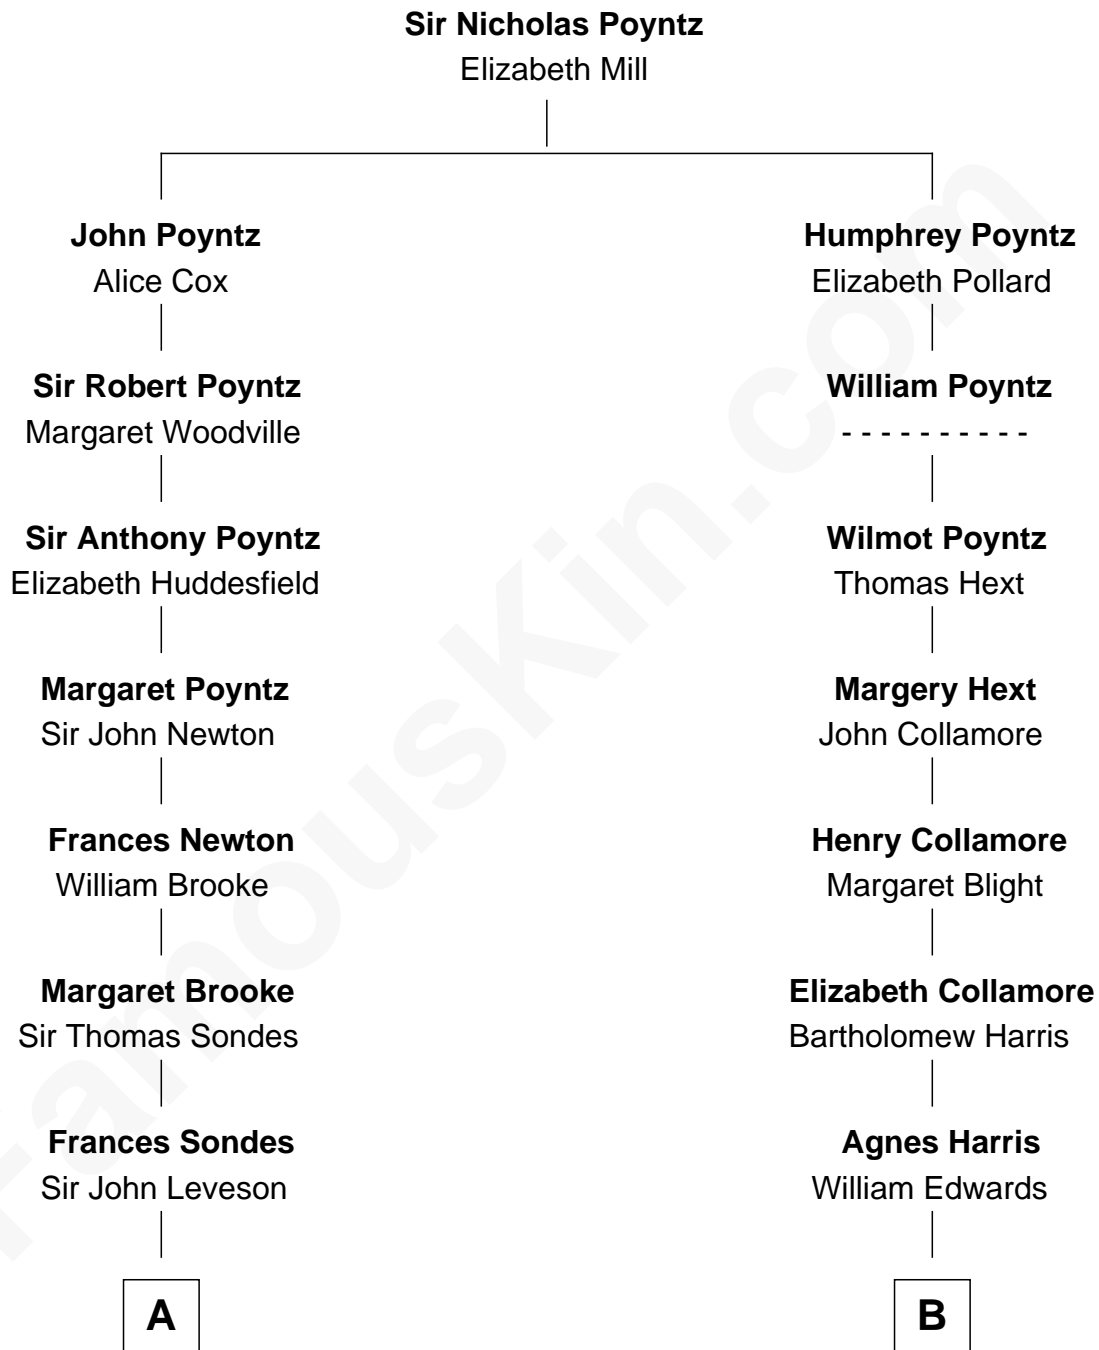

FamousKin.com
Relationship Chart of
Sarah Ferguson
Duchess of York

14th cousin 5 times removed of

Edith (Carow) Roosevelt
First Lady of President Theodore Roosevelt

A

Frances Leveson
Sir Thomas Gower

Sir William Leveson-Gower
Jane Granville