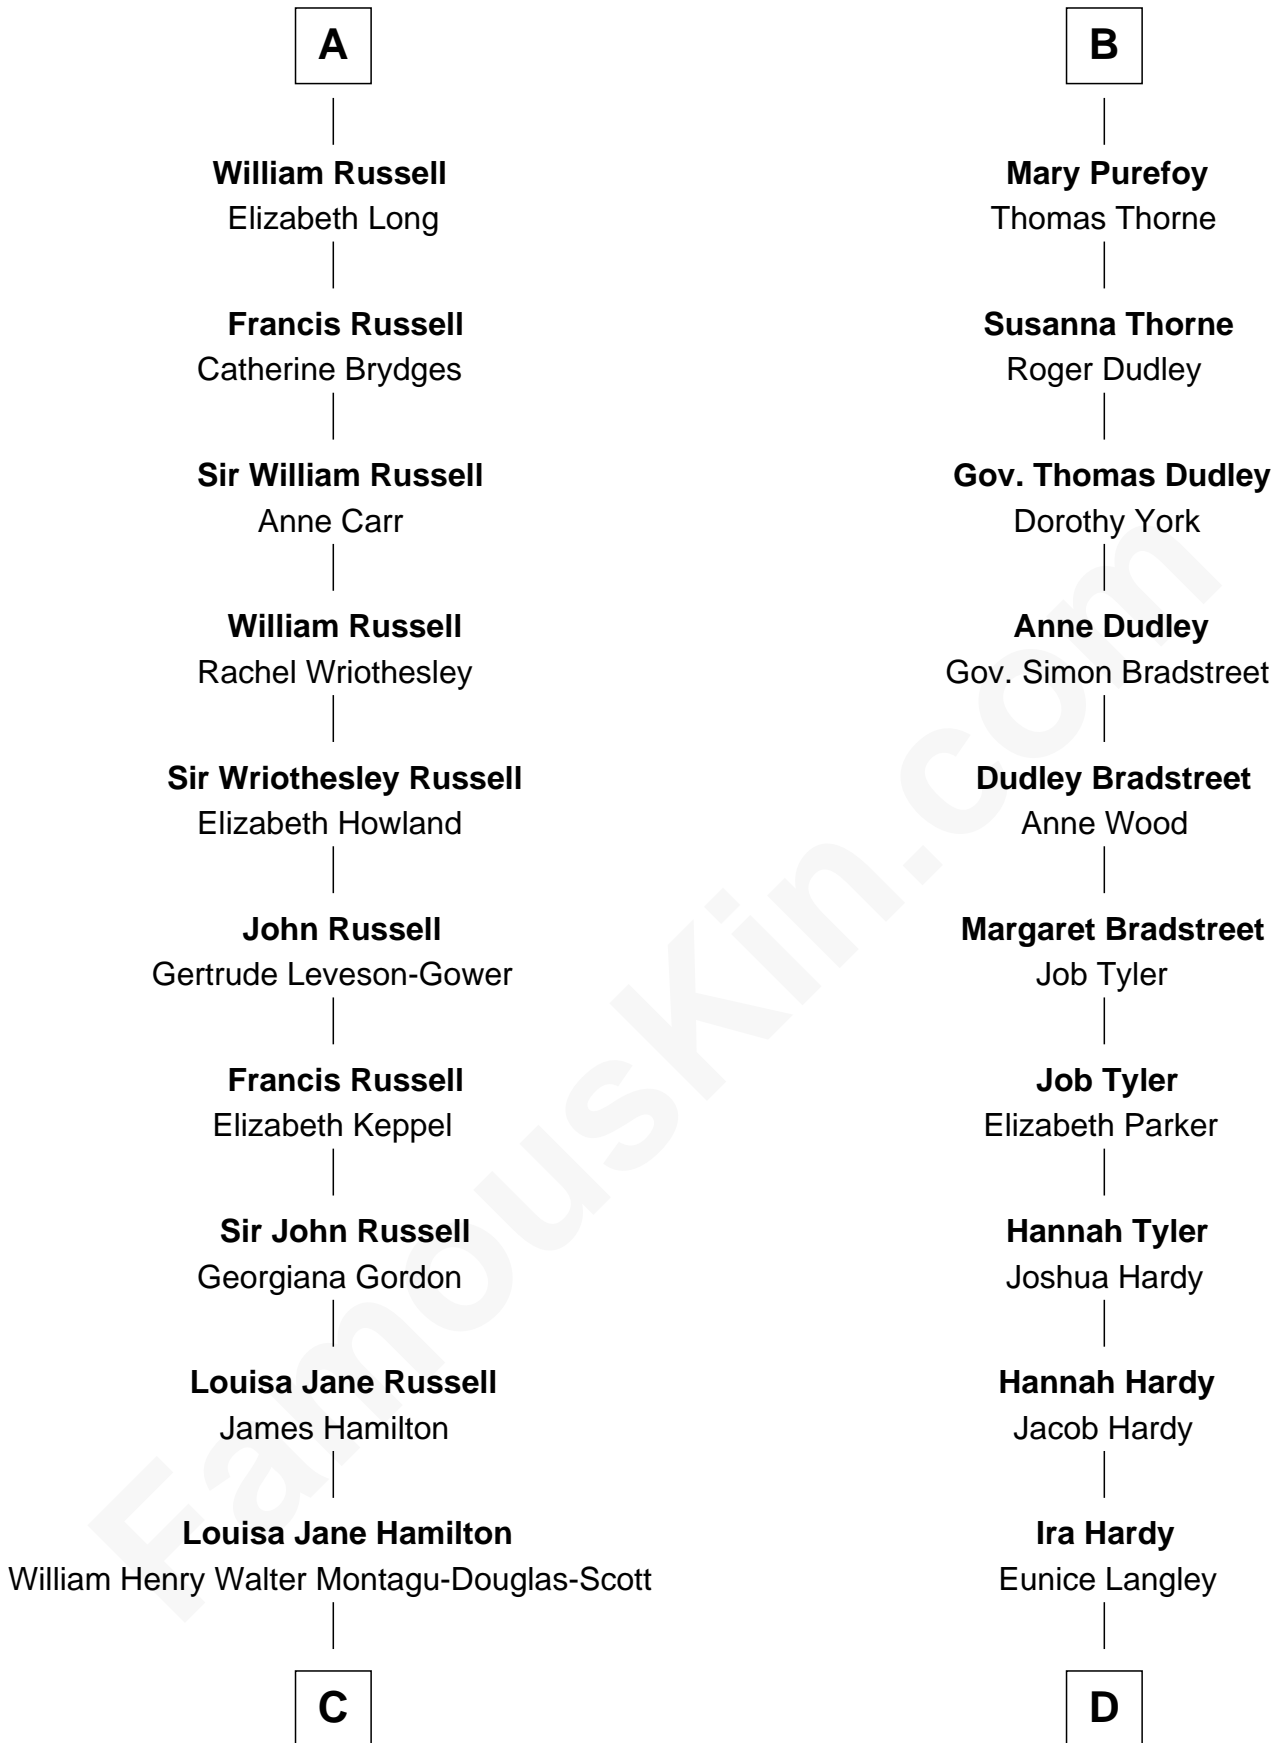

FamousKin.com Relationship Chart of

Sarah Ferguson

Duchess of York

20th cousin 1 time removed of

James Taylor

Singer-Songwriter

Sir John Howard

Alice de Bois