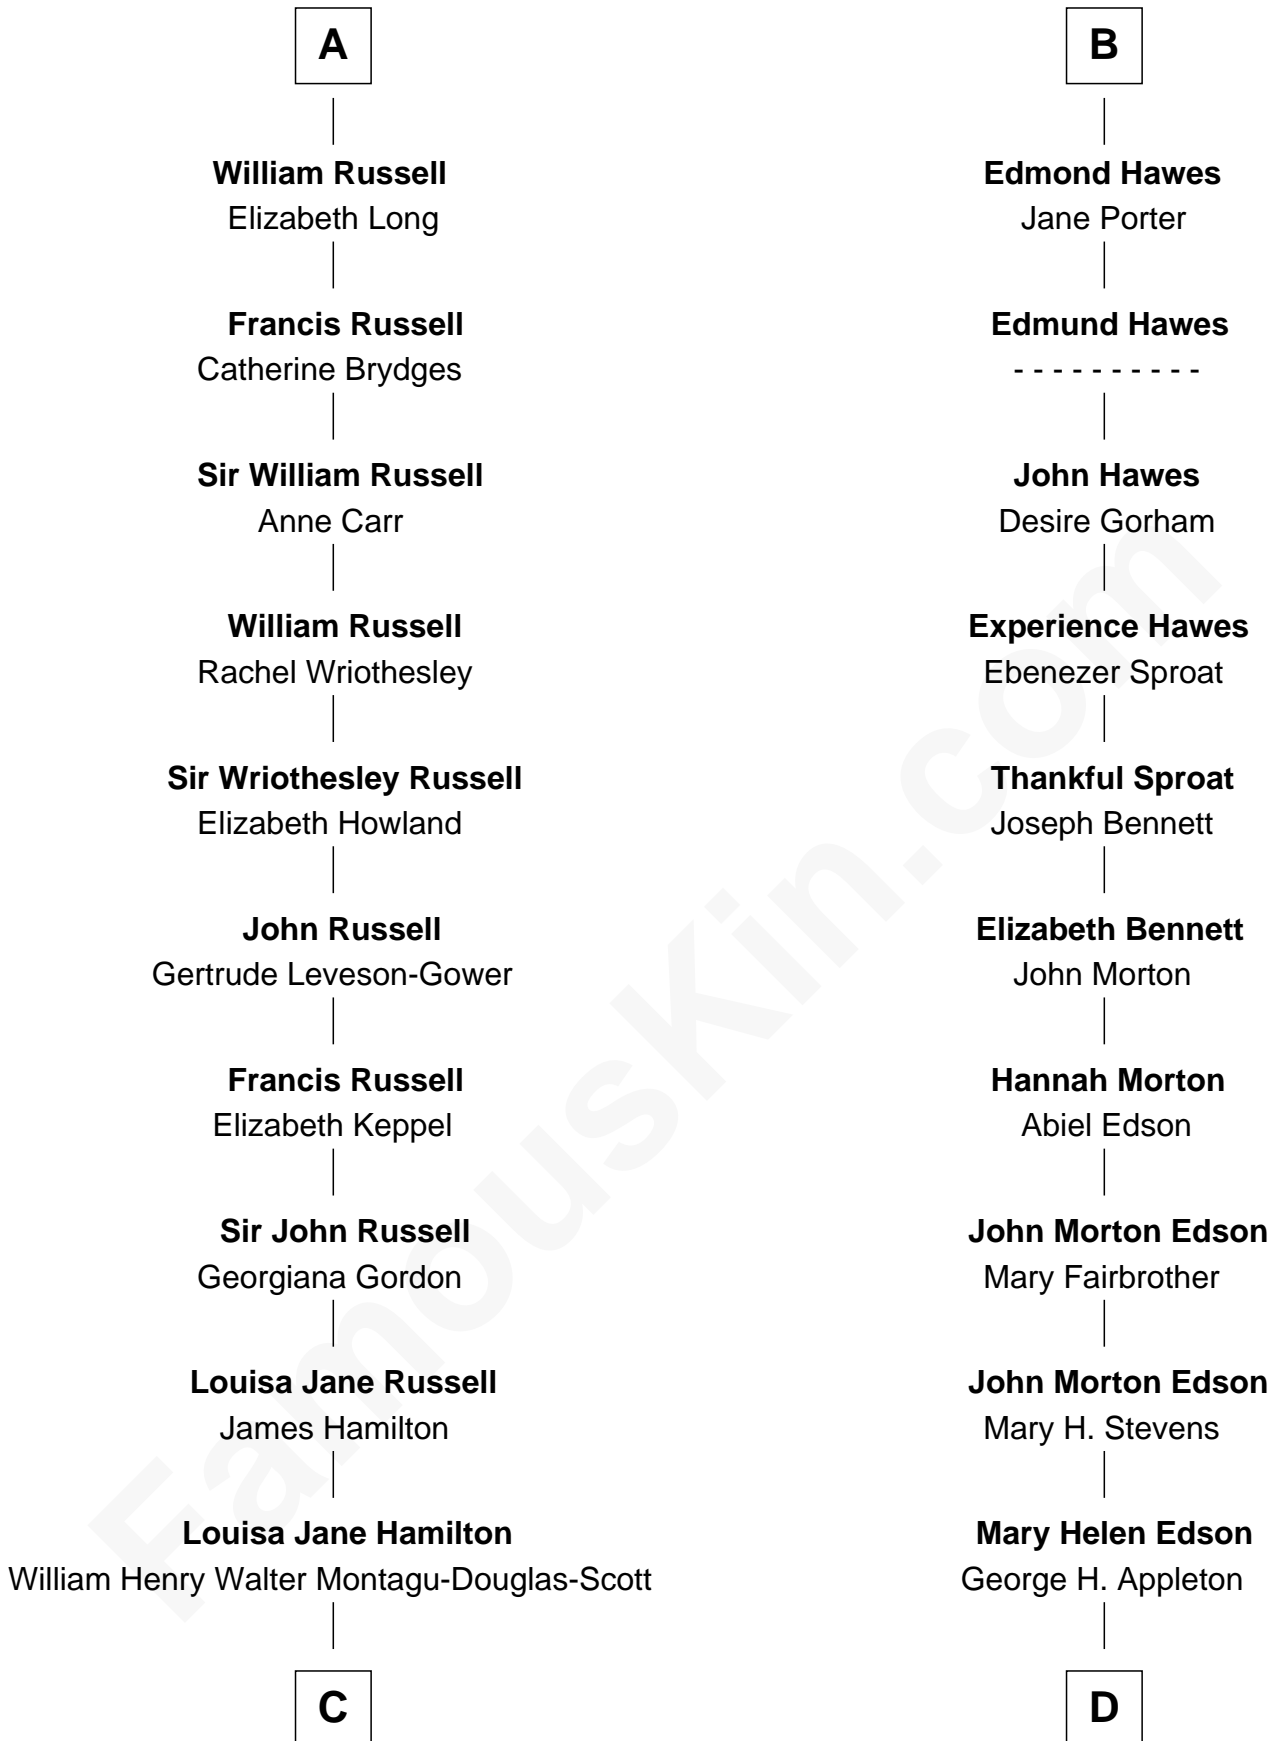

FamousKin.com Relationship Chart of

Sarah Ferguson

Duchess of York

20th cousin of

Marie-Chantal Miller

Crown Princess of Greece

Sir John Howard

Alice de Bois