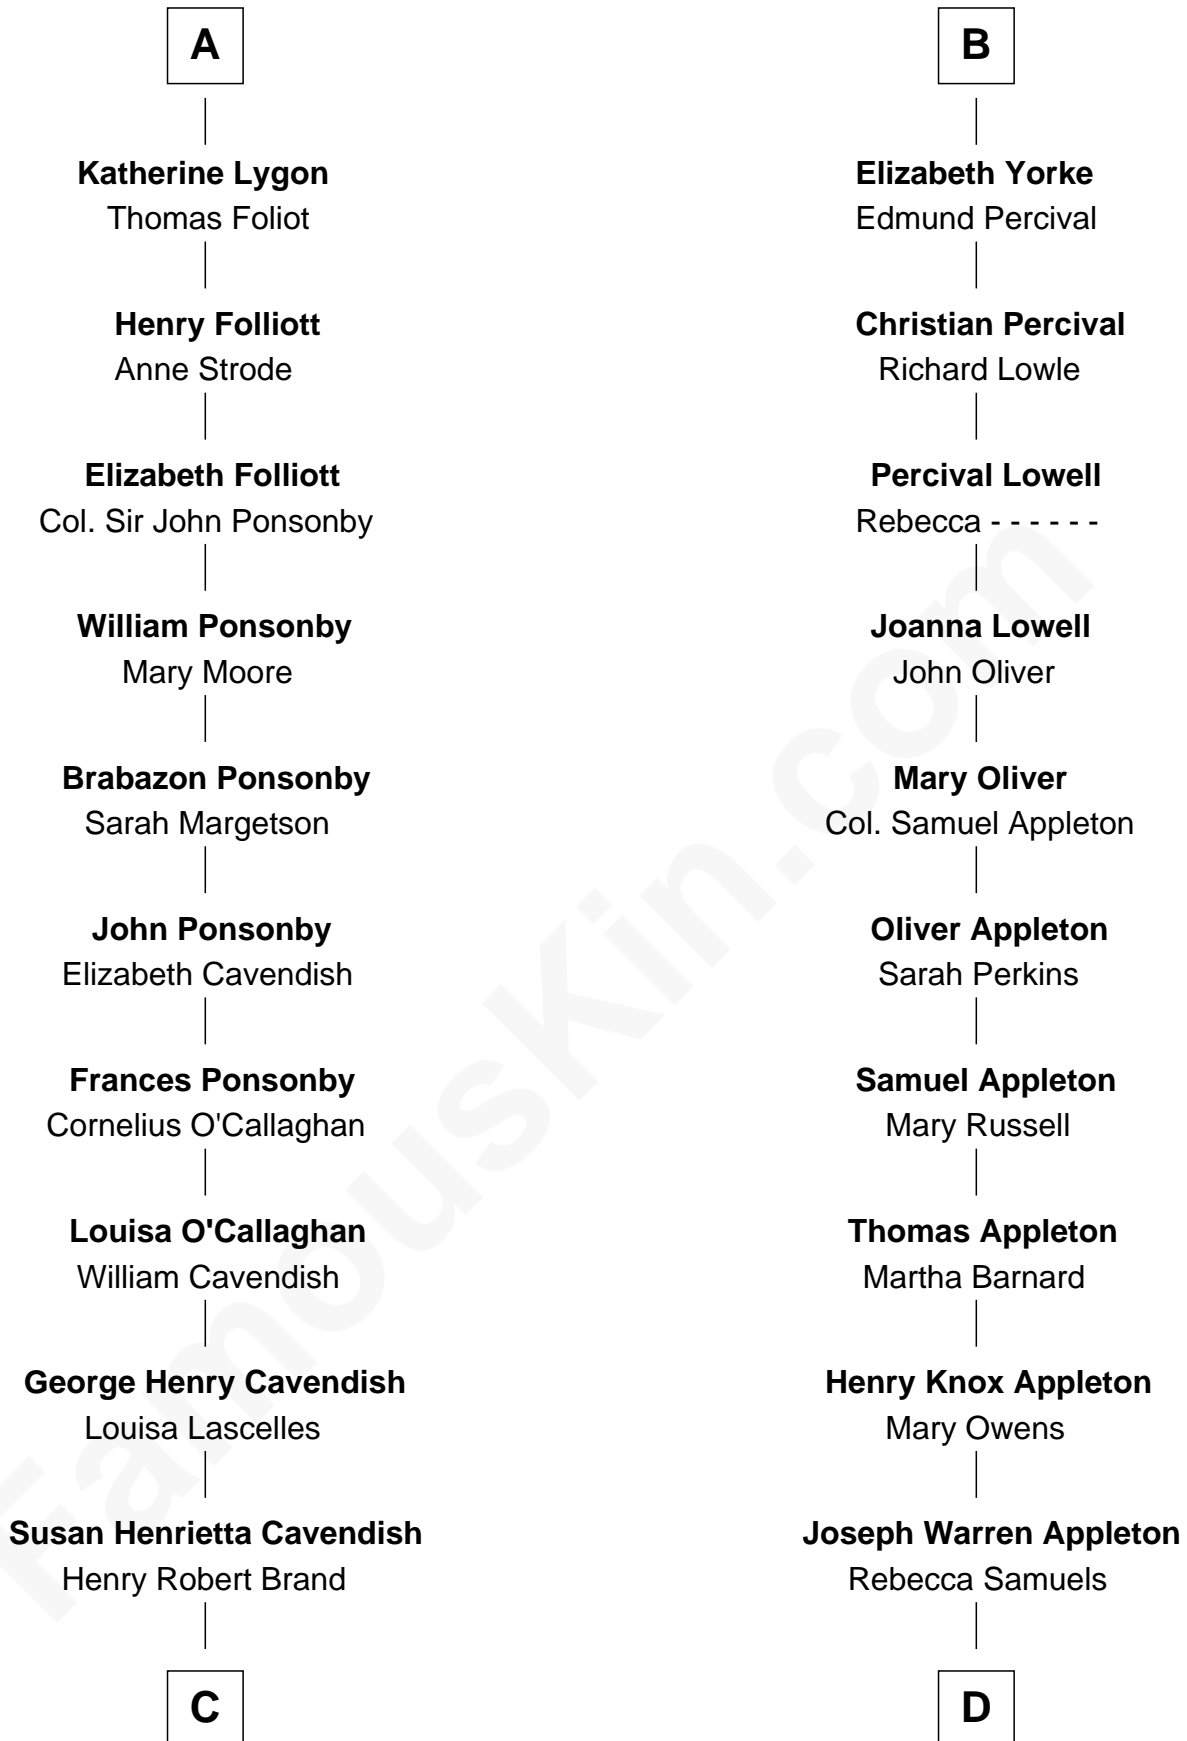

# FamousKin.com Relationship Chart of

**Sarah Ferguson**

*Duchess of York*

20th cousin 1 time removed of

**Marie-Chantal Miller**

*Crown Princess of Greece*

**Humphrey de Bohun**

Elizabeth Plantagenet

**Sir William de Bohun**  
Elizabeth de Badlesmere

**Elizabeth de Bohun**  
Sir Richard Fitzalan

**Elizabeth Fitzalan**  
Sir Thomas Mowbray

**Isabel Mowbray**  
Sir James Berkeley

**Maurice Berkeley**  
Isabel Mead

**Anne Berkeley**  
Sir William Dennis

**Eleanor Dennis**  
William Lygon

**A**

**Margaret de Bohun**  
Sir Hugh de Courtnay

**Elizabeth de Courtnay**  
Sir Andrew Luttrell

**Sir Hugh Luttrell**  
Catherine de Beaumont

**Sir John Luttrell**  
Margaret Touchet

**Sir James Luttrell**  
Elizabeth Courtnay

**Sir Hugh Luttrell**  
Margaret Hill

**Eleanor Luttrell**  
Roger Yorke

**B**

**C**

**Margaret Brand**  
Algernon Francis Holford Ferguson