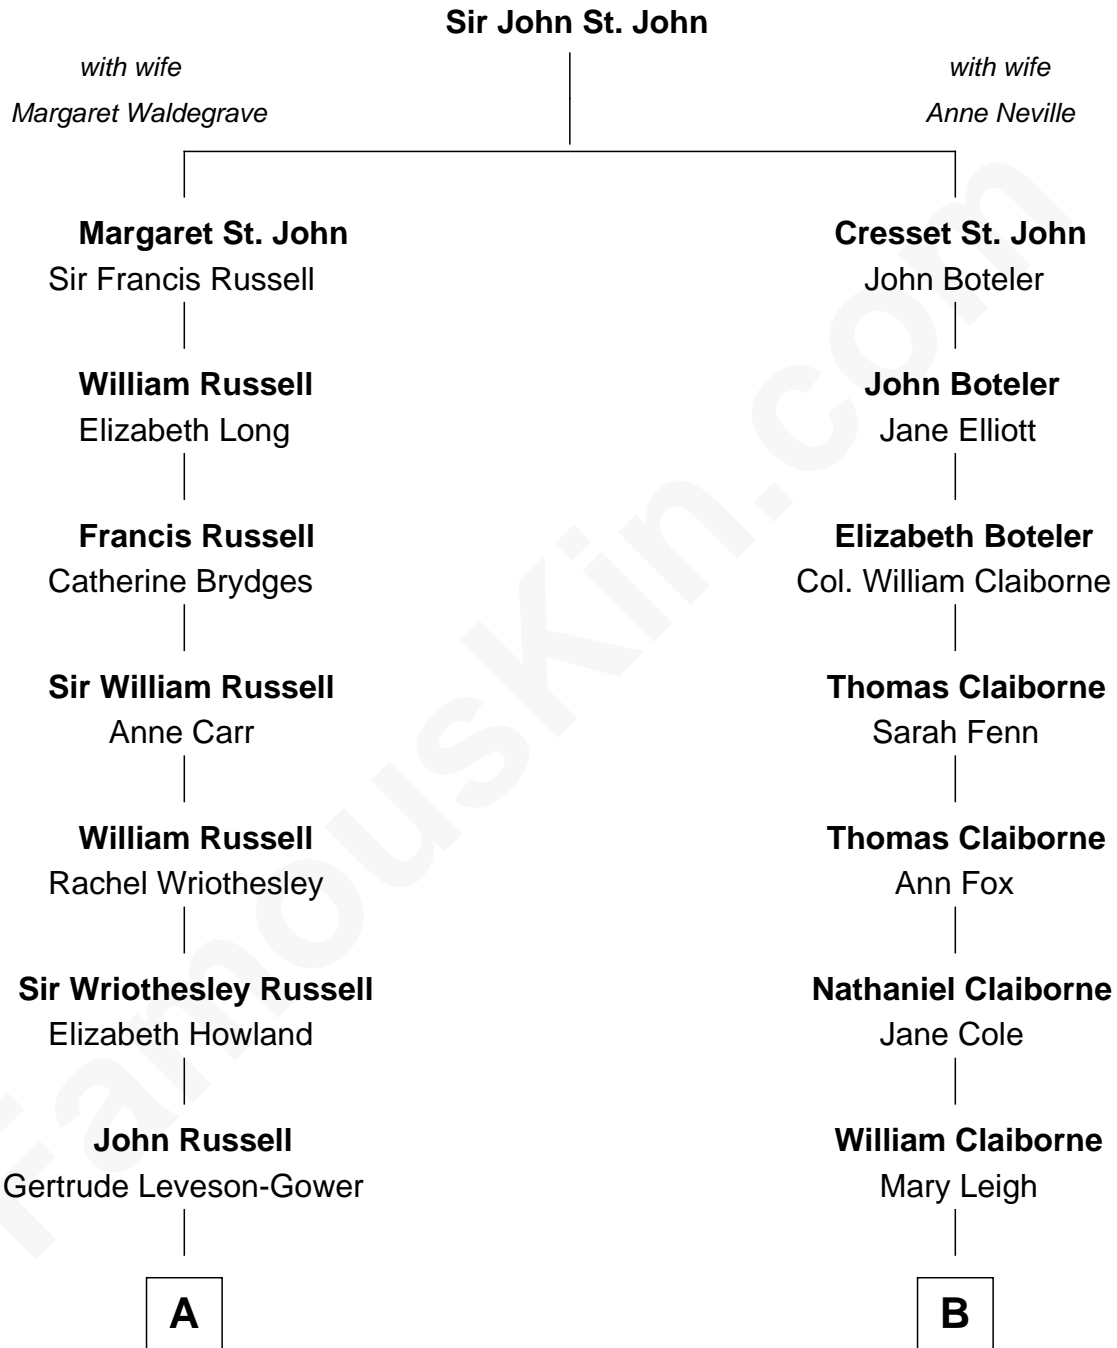

**FamousKin.com**  
**Relationship Chart of**  
**Sarah Ferguson**  
*Duchess of York*

12th cousin 2 times removed of

**Cokie Roberts**  
*Author and TV Journalist*

**A**

**Francis Russell**  
Elizabeth Keppel

**Sir John Russell**  
Georgiana Gordon

**Louisa Jane Russell**  
James Hamilton

**Louisa Jane Hamilton**  
William Henry Walter Montagu-Douglas-Scott

**Herbert Andrew Montagu-Douglas-Scott**  
Marie Josephine Edwards