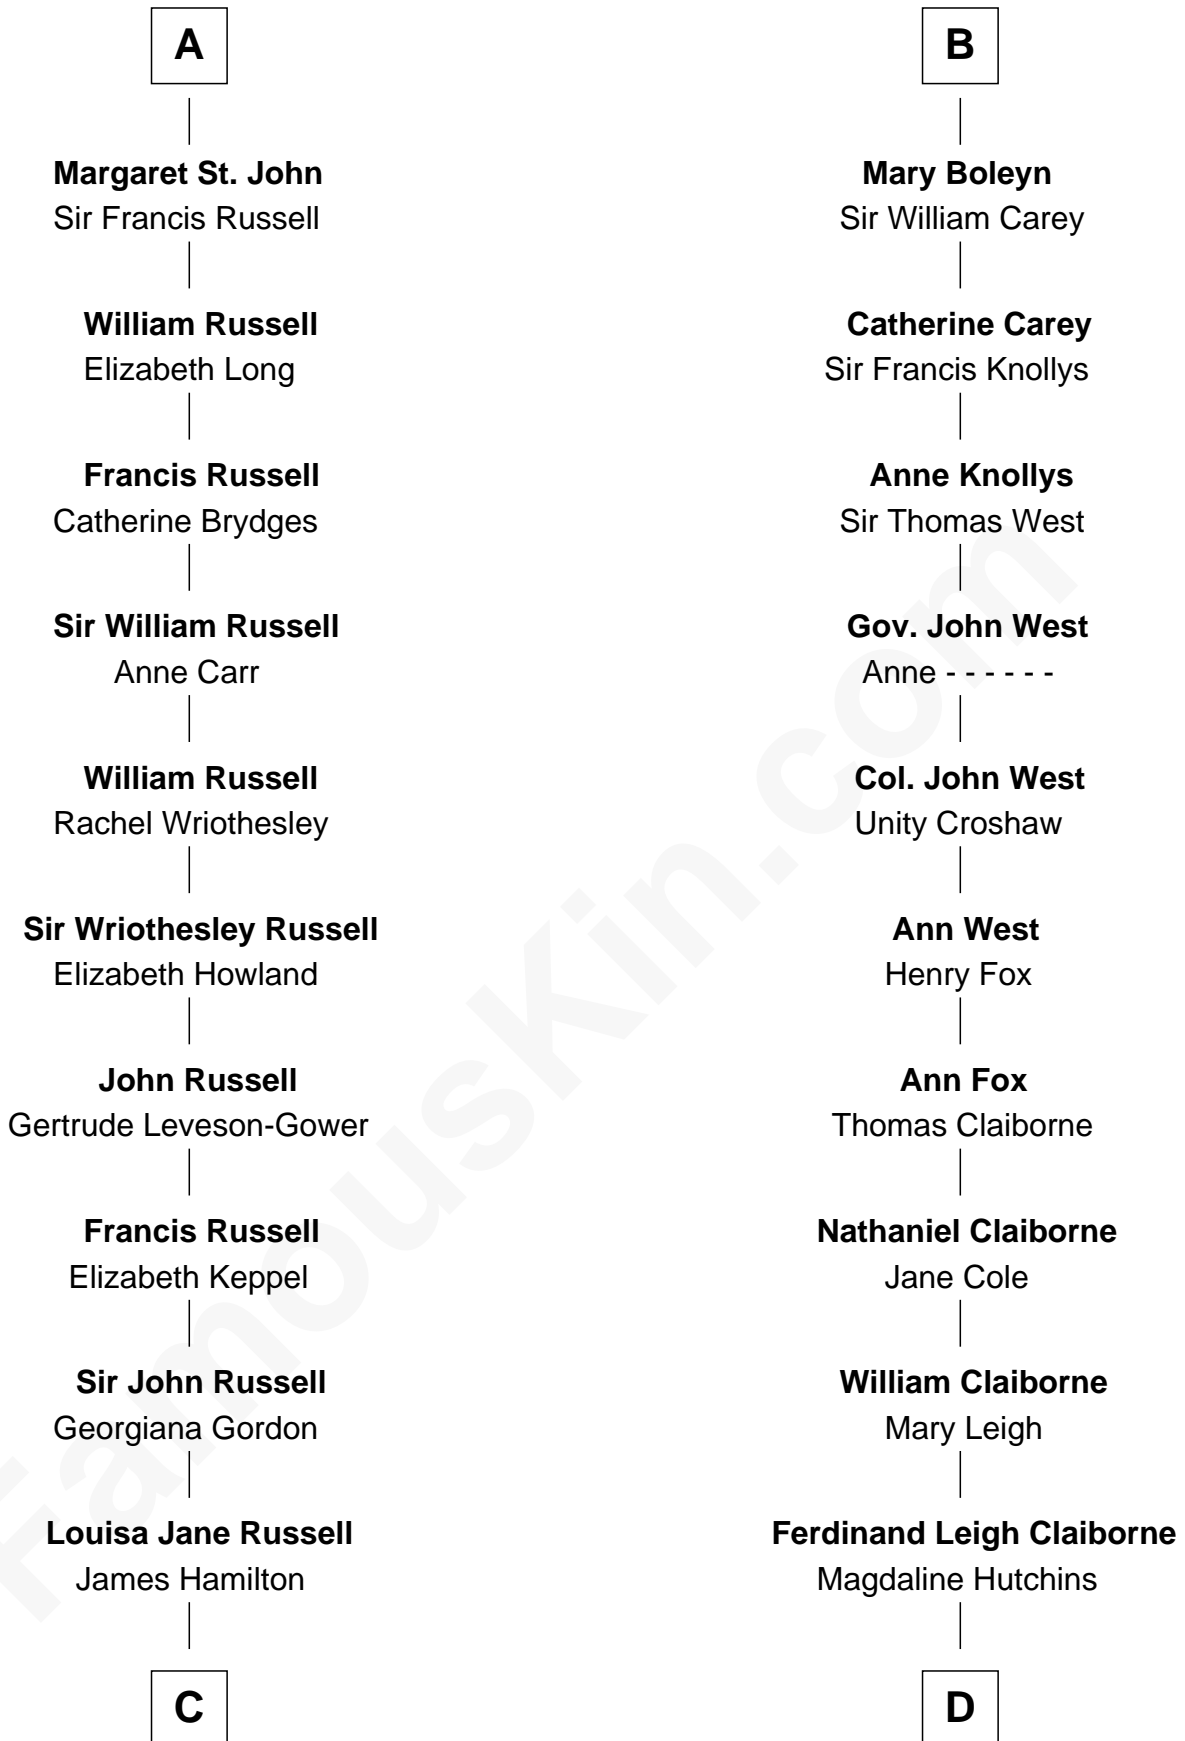

# FamousKin.com Relationship Chart of

**Sarah Ferguson**

*Duchess of York*

21st cousin of

**Cokie Roberts**

*Author and TV Journalist*

**Sir Robert de Bois**

Christian le Latimer

**C**

**Louisa Jane Hamilton**

William Henry Walter Montagu-Douglas-Scott

**Herbert Andrew Montagu-Douglas-Scott**

Marie Josephine Edwards

**Marian Louisa Montagu-Douglas-Scott**

Andrew Henry Ferguson

**Ronald Ivor Ferguson**