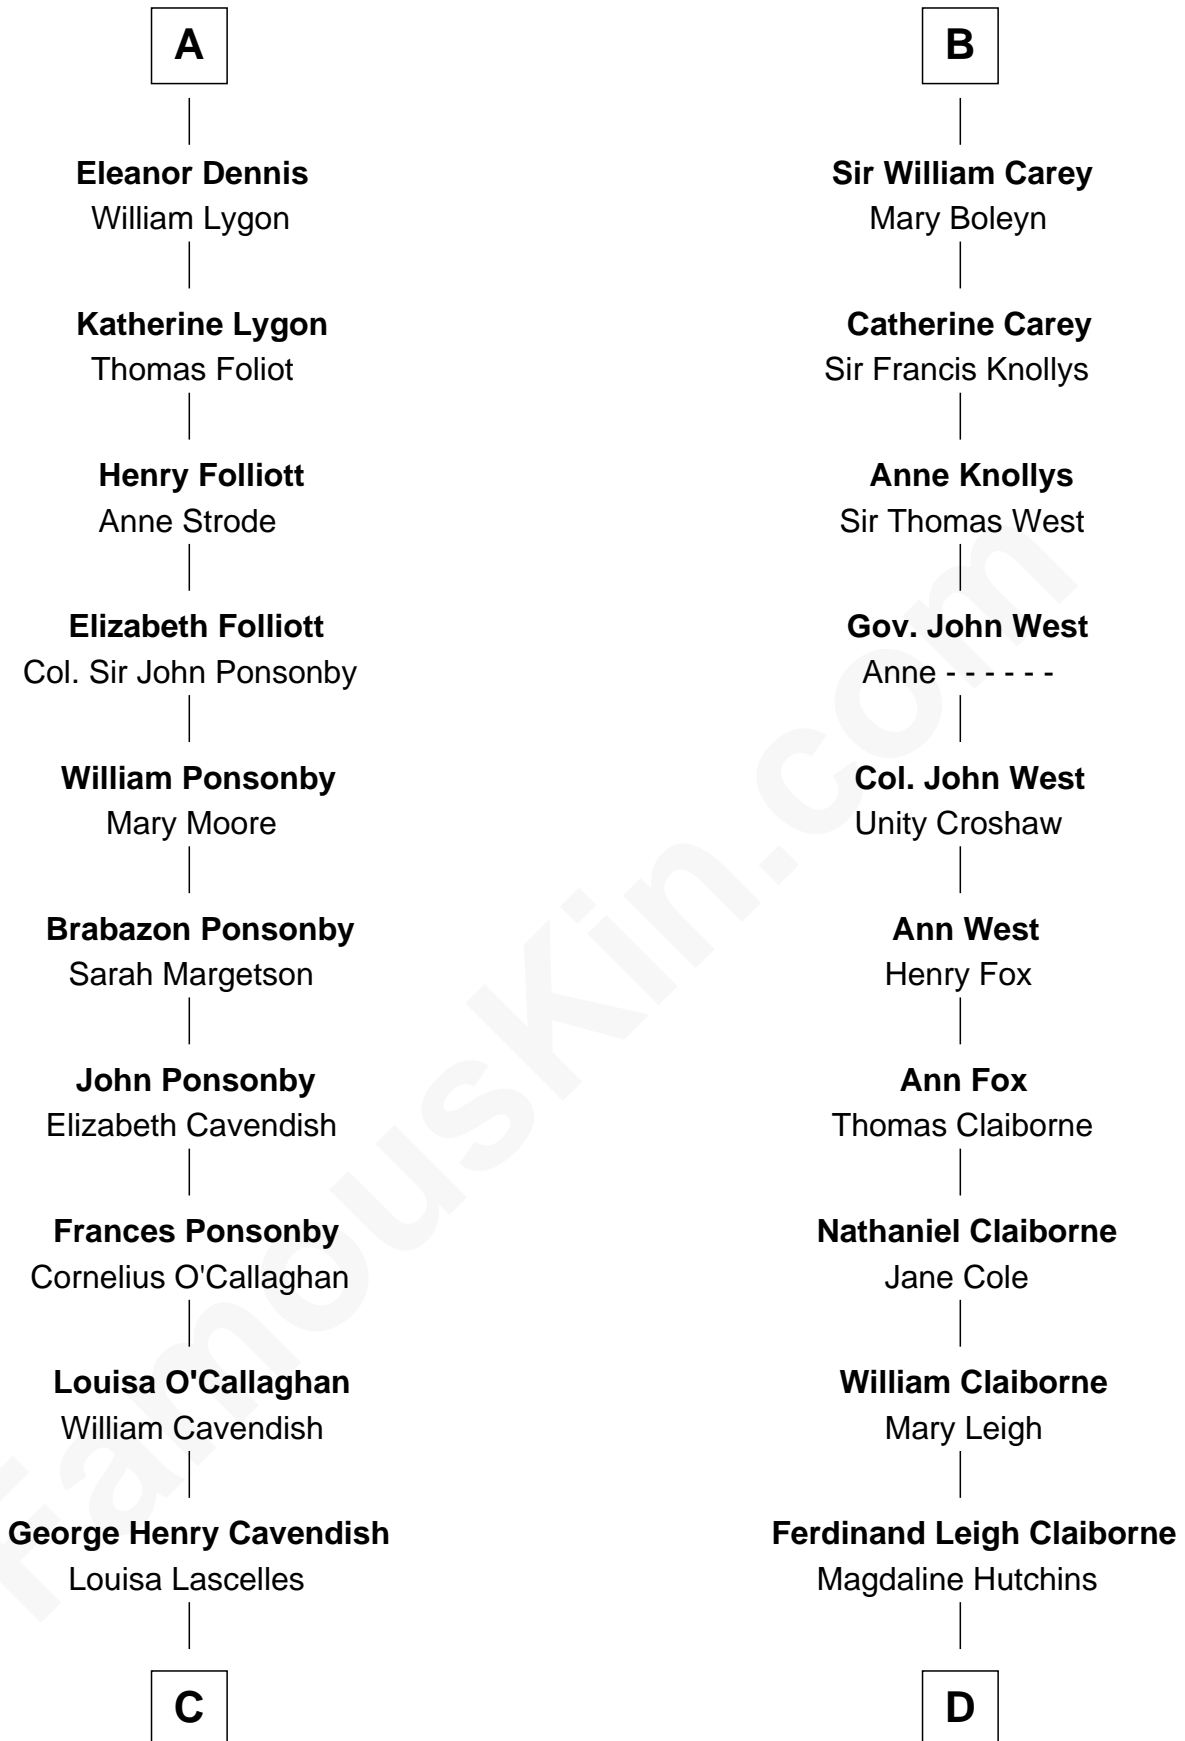

FamousKin.com Relationship Chart of

Sarah Ferguson

Duchess of York

21st cousin of

Cokie Roberts

Author and TV Journalist

Richard Fitzalan

Alice de Saluzzo

C

Susan Henrietta Cavendish

Henry Robert Brand

Margaret Brand

Algernon Francis Holford Ferguson

Andrew Henry Ferguson

Marian Louisa Montagu-Douglas-Scott

Ronald Ivor Ferguson