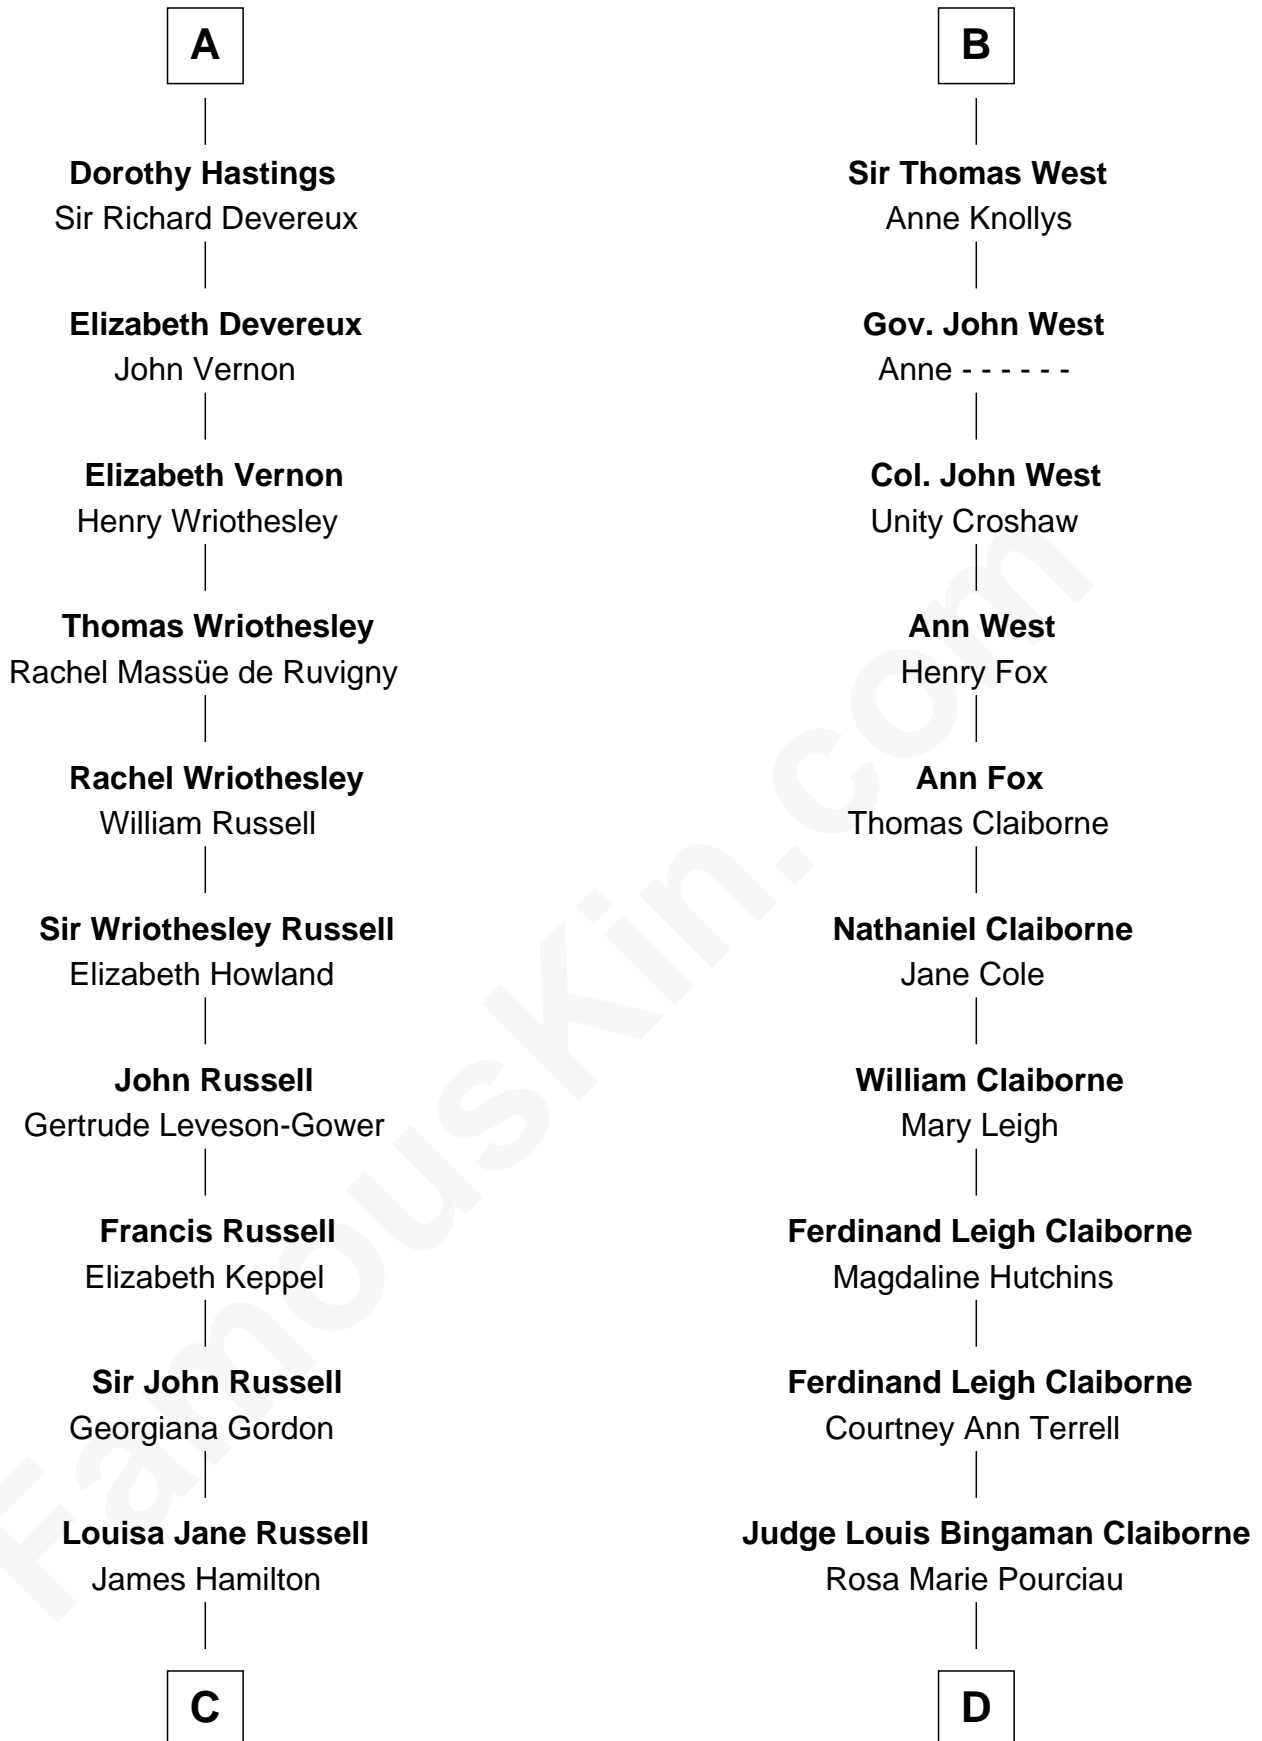

# FamousKin.com Relationship Chart of

**Sarah Ferguson**

*Duchess of York*

19th cousin 2 times removed of

**Cokie Roberts**

*Author and TV Journalist*

**Sir Thomas de Courtenay**

Muriel de Moels

**C**

**Louisa Jane Hamilton**

William Henry Walter Montagu-Douglas-Scott

**Herbert Andrew Montagu-Douglas-Scott**

Marie Josephine Edwards

**Marian Louisa Montagu-Douglas-Scott**

Andrew Henry Ferguson

**Ronald Ivor Ferguson**