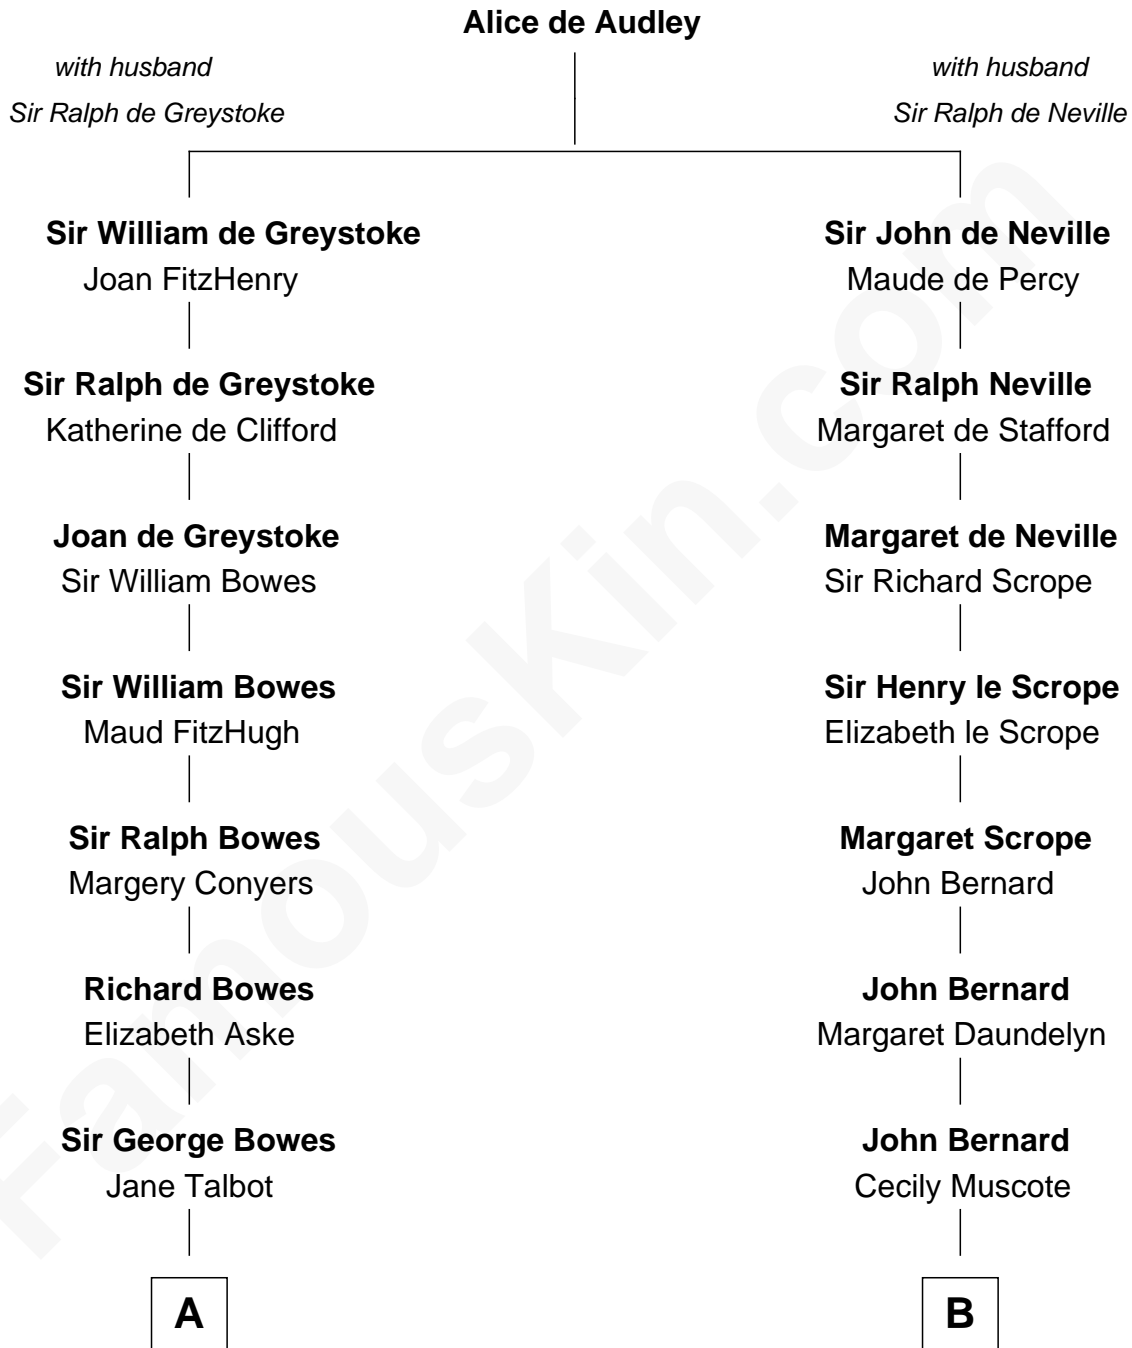

FamousKin.com

Relationship Chart of

Sarah Ferguson

Duchess of York

13th cousin 7 times removed of

James Madison
4th U.S. President

A

Thomas Bowes
Anne Warcop

Thomas Bowes
Anne Maxton

Sir William Bowes
Elizabeth Blakiston

Anne Bowes
Edward Chaloner

William Chaloner
Mary Finney

Anne Chaloner
Edward Lascelles

Frances Lascelles
Lt. Col. John Douglas

Harriet Douglas
James Hamilton