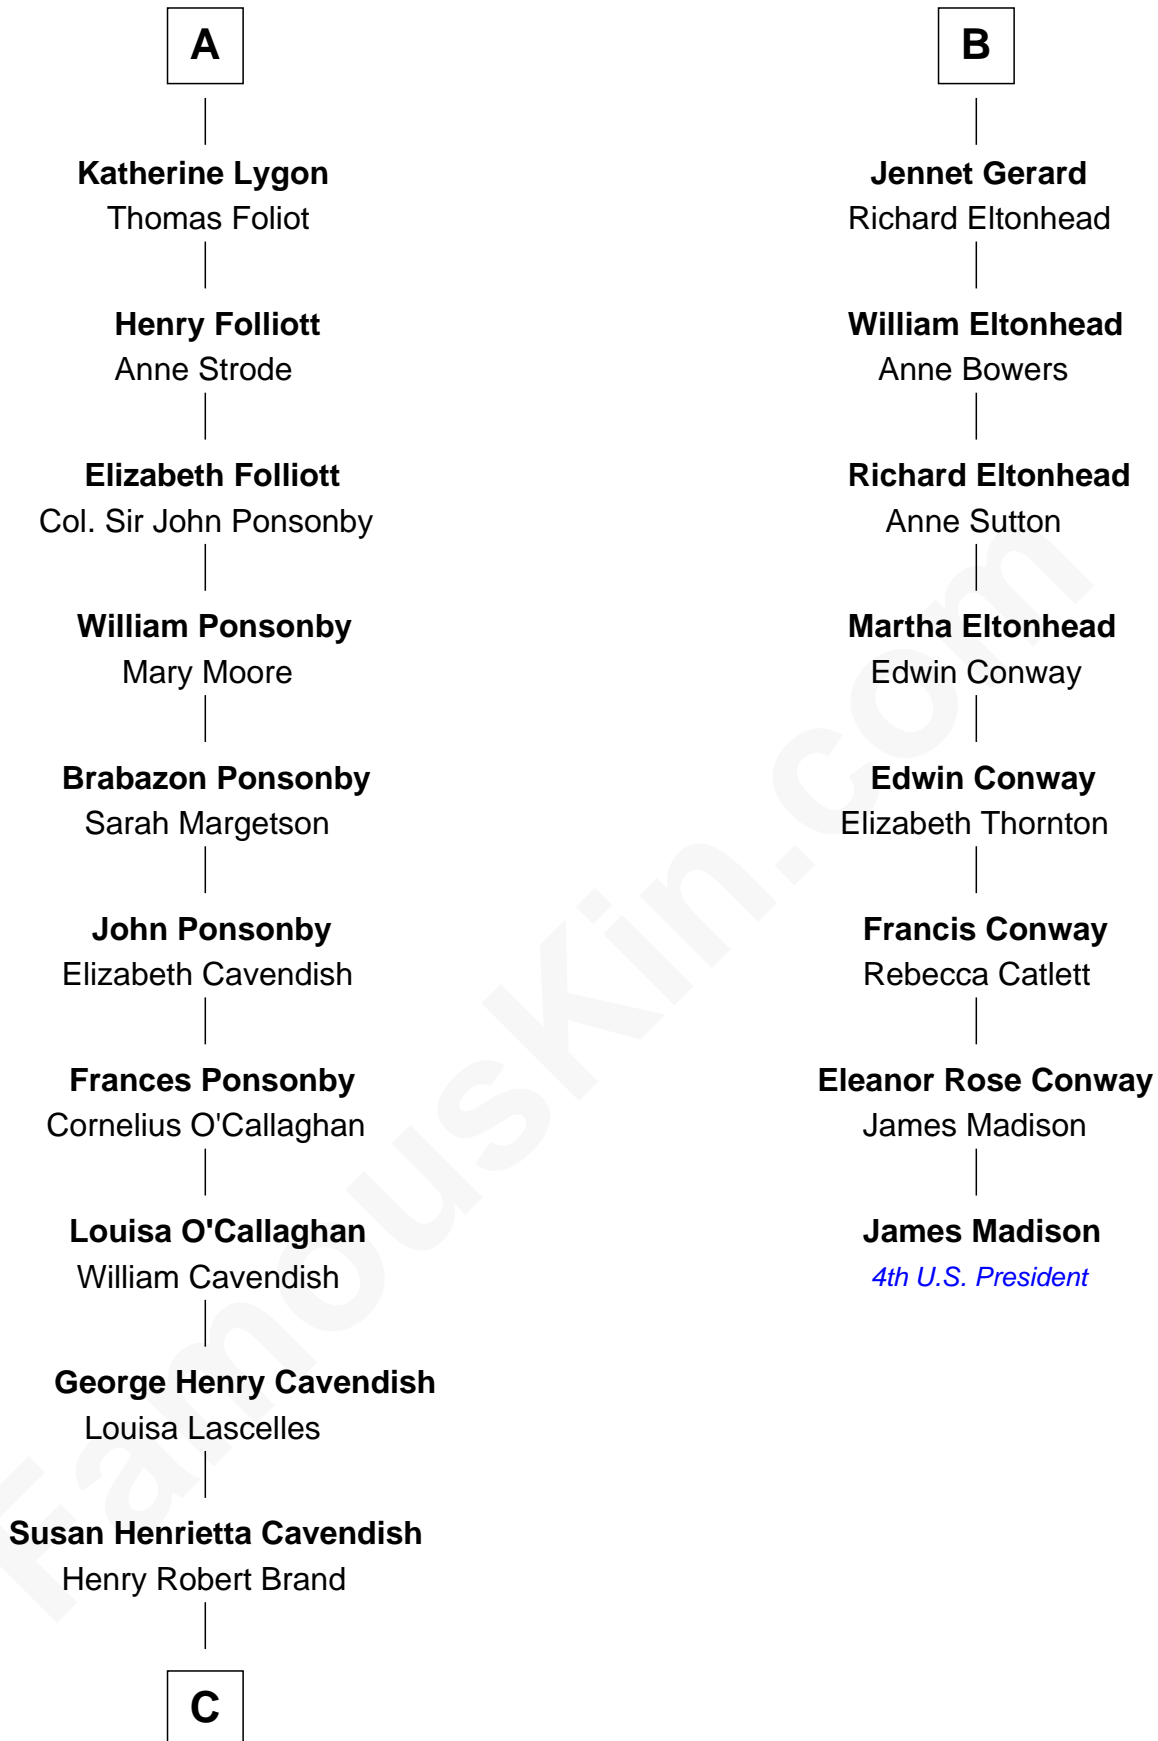

FamousKin.com Relationship Chart of

Sarah Ferguson

Duchess of York

14th cousin 6 times removed of

James Madison

4th U.S. President

Henry Plantagenet

Maud de Chaworth

C

—
Margaret Brand

Algernon Francis Holford Ferguson

—
Andrew Henry Ferguson

Marian Louisa Montagu-Douglas-Scott

—
Ronald Ivor Ferguson

Susan Mary Wright

—
Sarah Ferguson