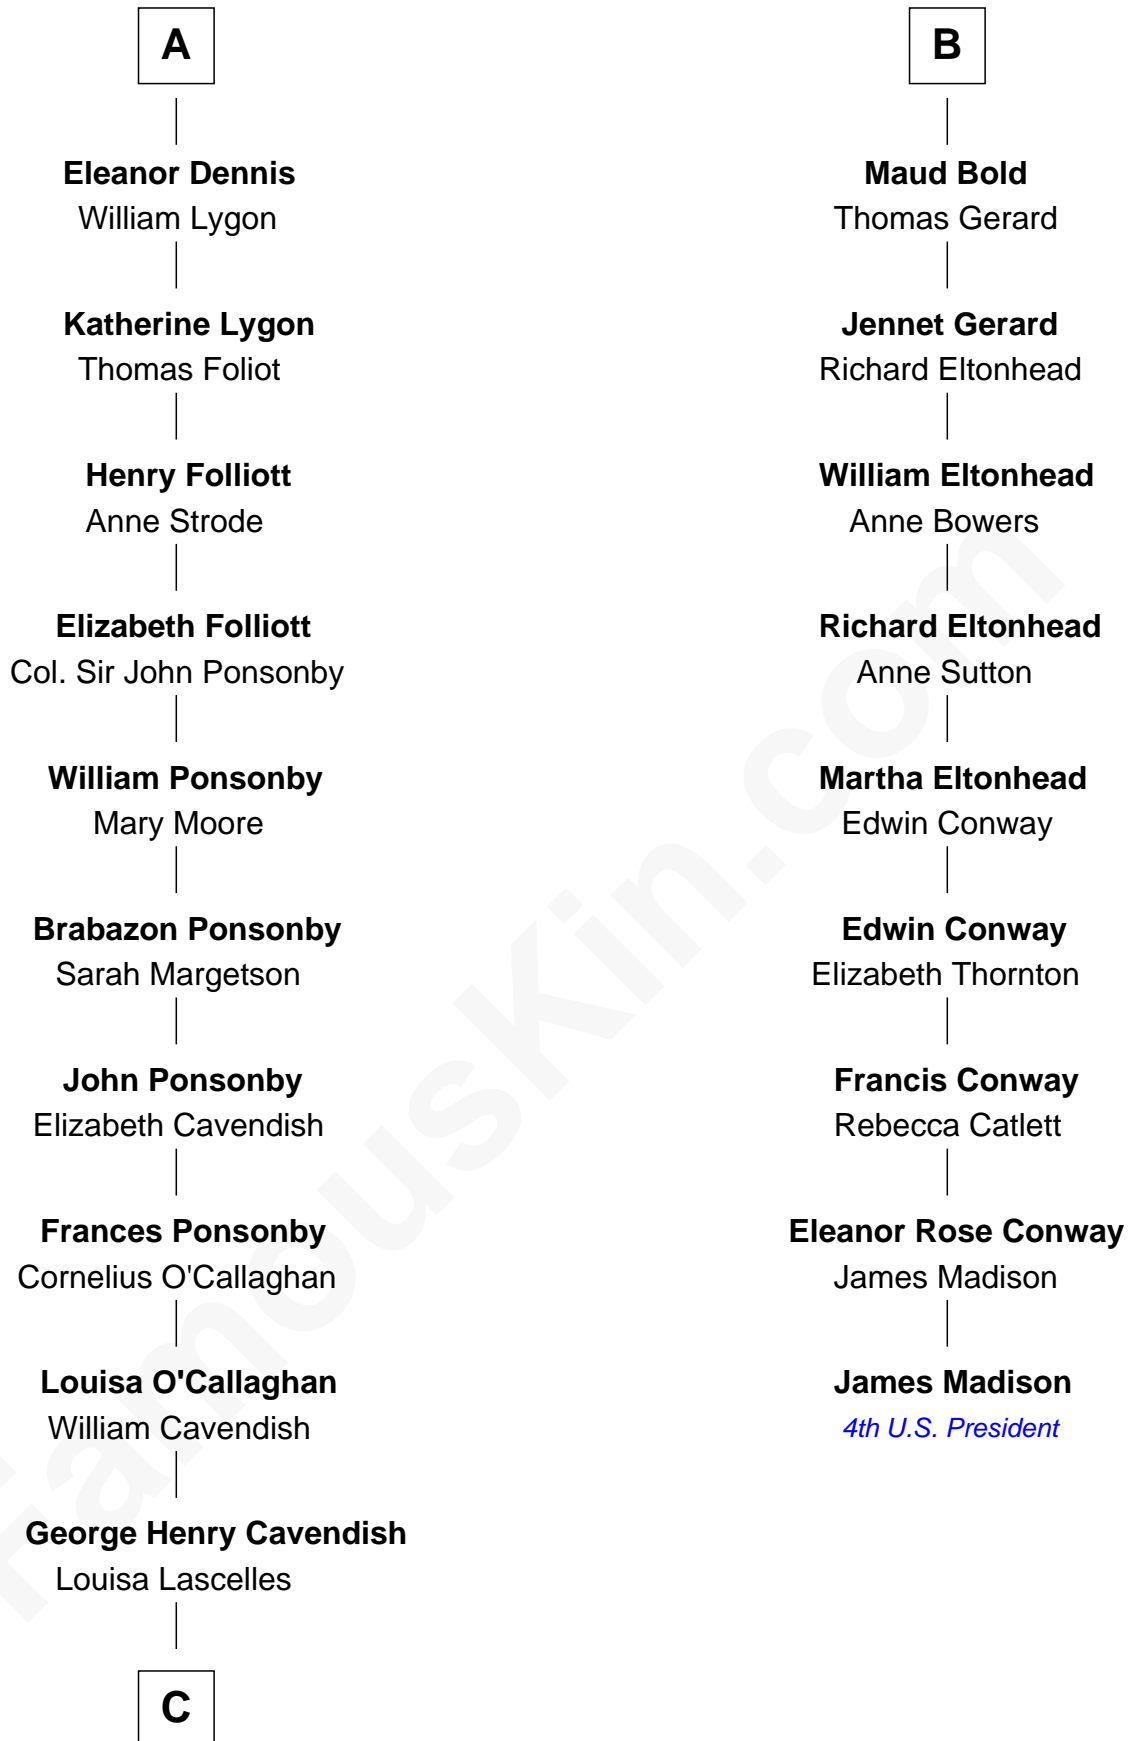

# FamousKin.com Relationship Chart of

**Sarah Ferguson**

*Duchess of York*

15th cousin 6 times removed of

**James Madison**

*4th U.S. President*

**Thomas de Clare**  
Juliana FitzMaurice

**Margaret de Clare**  
Bartholomew de Badlesmere

**Elizabeth de Badlesmere**  
Sir William de Bohun

**Elizabeth de Bohun**  
Sir Richard Fitzalan

**Elizabeth Fitzalan**  
Sir Thomas Mowbray

**Isabel Mowbray**  
Sir James Berkeley

**Maurice Berkeley**  
Isabel Mead

**Anne Berkeley**  
Sir William Dennis

**A**

**Margaret de Clare**  
Bartholomew de Badlesmere

**Elizabeth de Badlesmere**  
Sir William de Bohun

**Elizabeth de Bohun**  
Sir Richard Fitzalan

**Elizabeth Fitzalan**  
Sir Robert Goushill

**Joan Goushill**  
Sir Thomas Stanley

**Katherine Stanley**  
Sir John Savage

**Dulcia Savage**  
Sir Henry Bold

**B**

**C**

—  
**Susan Henrietta Cavendish**

Henry Robert Brand

—  
**Margaret Brand**