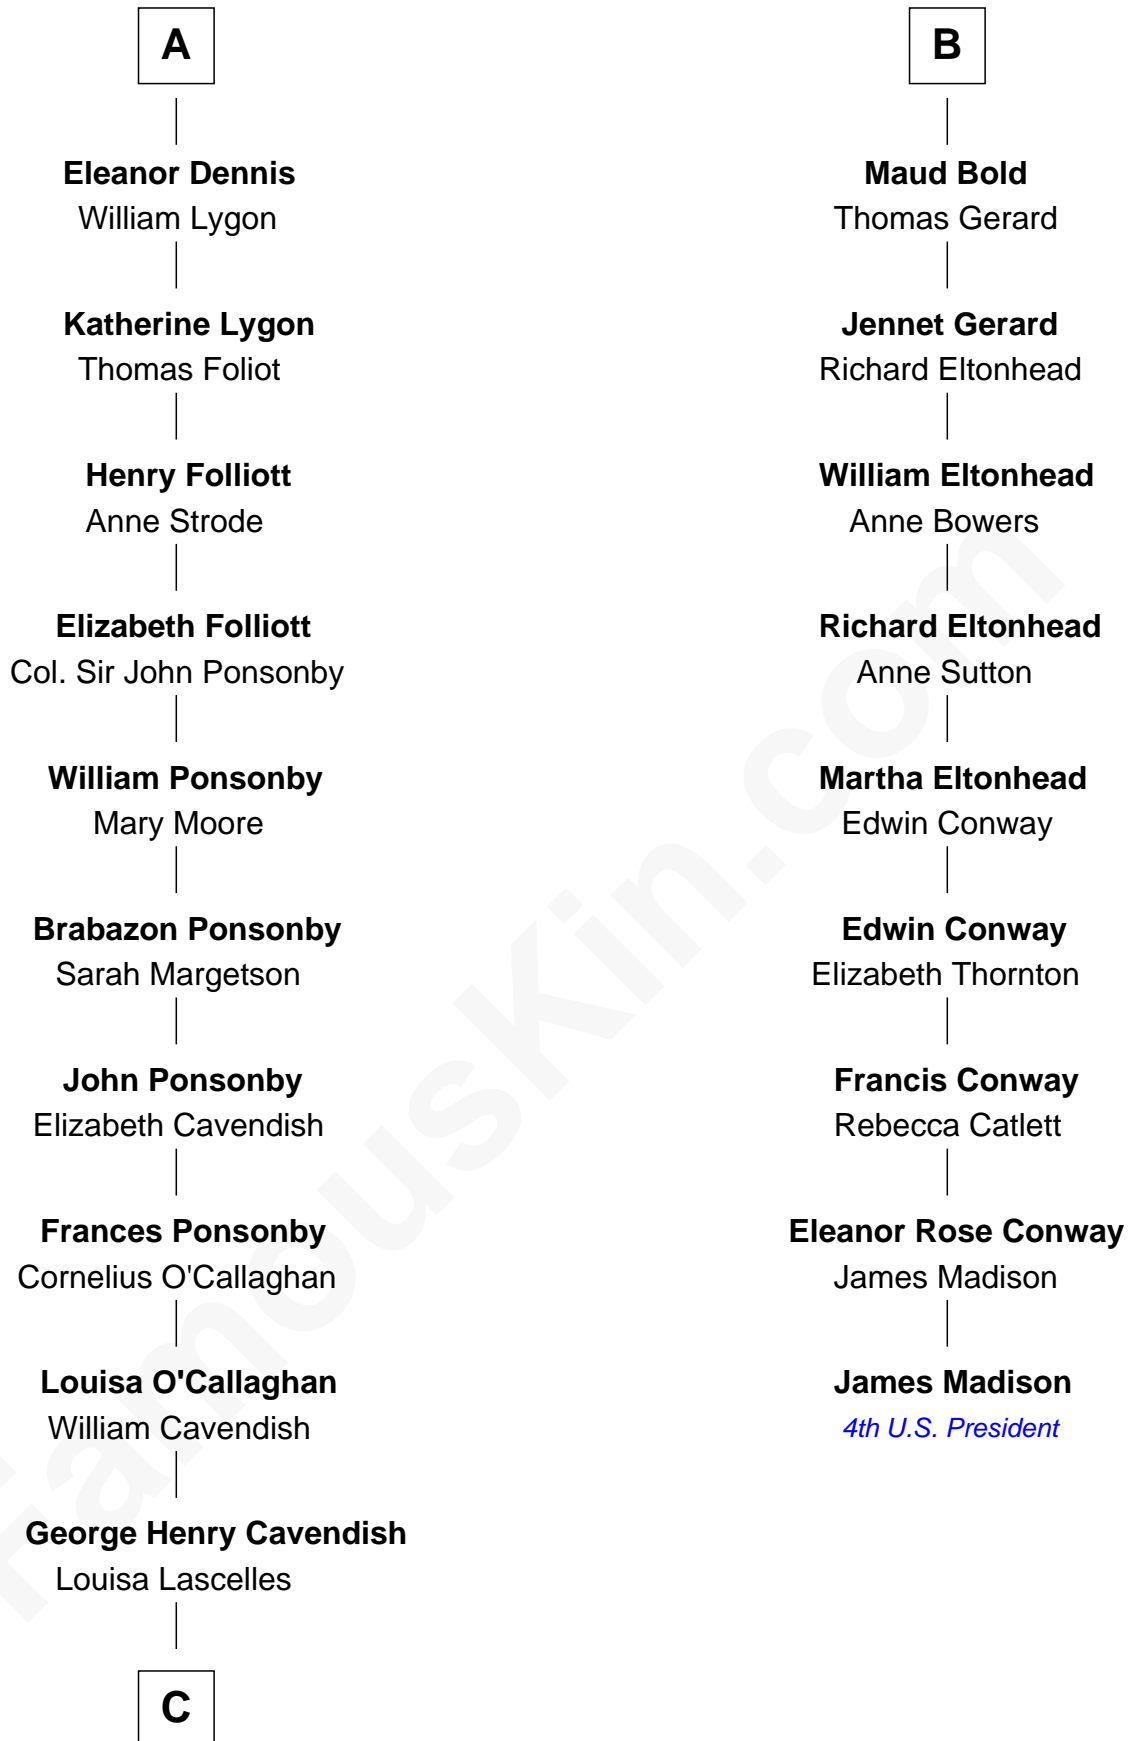

FamousKin.com Relationship Chart of

Sarah Ferguson

Duchess of York

15th cousin 6 times removed of

James Madison

4th U.S. President

Gunselm de Badlesmere

C

—
Susan Henrietta Cavendish

Henry Robert Brand

—
Margaret Brand

Algernon Francis Holford Ferguson

—
Andrew Henry Ferguson

Marian Louisa Montagu-Douglas-Scott

—
Ronald Ivor Ferguson

Susan Mary Wright