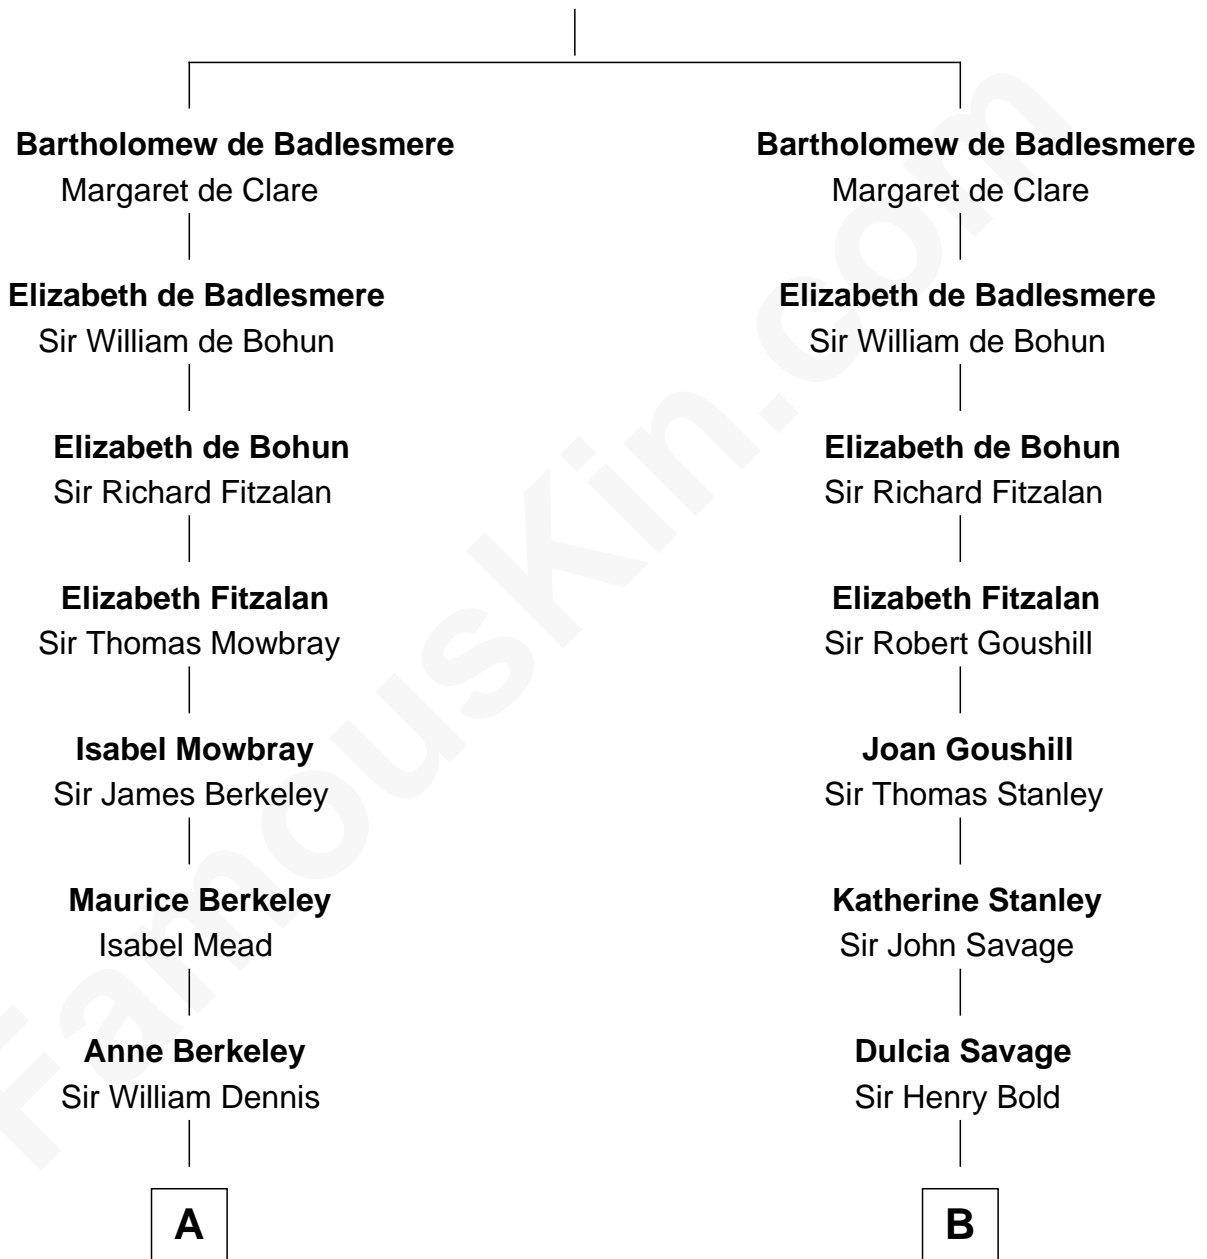

FamousKin.com Relationship Chart of

Sarah Ferguson

Duchess of York

15th cousin 6 times removed of

James Madison

4th U.S. President

Gunselm de Badlesmere

C

—
Susan Henrietta Cavendish

Henry Robert Brand

—
Margaret Brand

Algernon Francis Holford Ferguson

—
Andrew Henry Ferguson

Marian Louisa Montagu-Douglas-Scott

—
Ronald Ivor Ferguson

Susan Mary Wright

—
Sarah Ferguson

Duchess of York

FamousKin.com