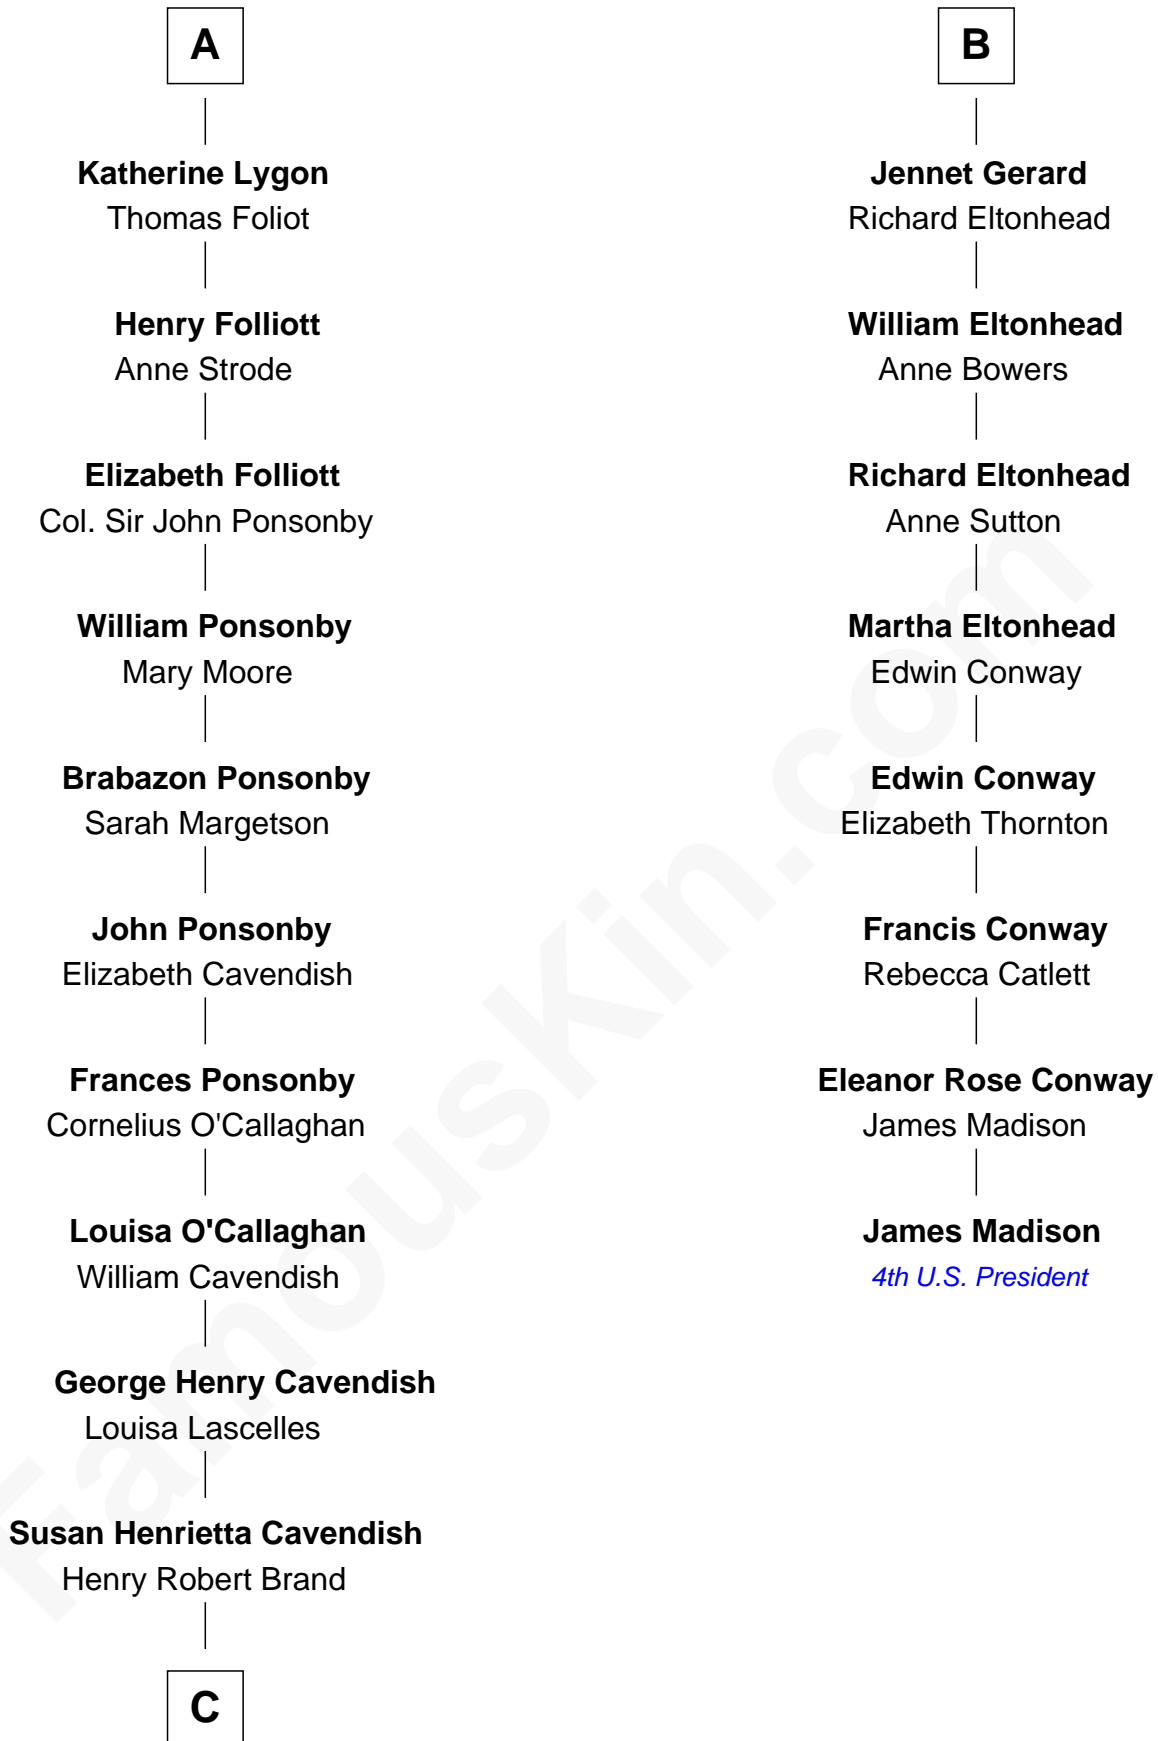

FamousKin.com Relationship Chart of

Sarah Ferguson

Duchess of York

14th cousin 6 times removed of

James Madison

4th U.S. President

Edmund Fitzalan

Alice de Warenne

Richard Fitzalan
Eleanor Plantagenet

Sir Richard Fitzalan
Elizabeth de Bohun

Elizabeth Fitzalan
Sir Thomas Mowbray

Isabel Mowbray
Sir James Berkeley

Maurice Berkeley
Isabel Mead

Anne Berkeley
Sir William Dennis

Eleanor Dennis
William Lygon

A

Richard Fitzalan
Eleanor Plantagenet

Sir Richard Fitzalan
Elizabeth de Bohun

Elizabeth Fitzalan
Sir Robert Goushill

Joan Goushill
Sir Thomas Stanley

Katherine Stanley
Sir John Savage

Dulcia Savage
Sir Henry Bold

Maud Bold
Thomas Gerard

B

C

—
Margaret Brand

Algernon Francis Holford Ferguson

—
Andrew Henry Ferguson

Marian Louisa Montagu-Douglas-Scott