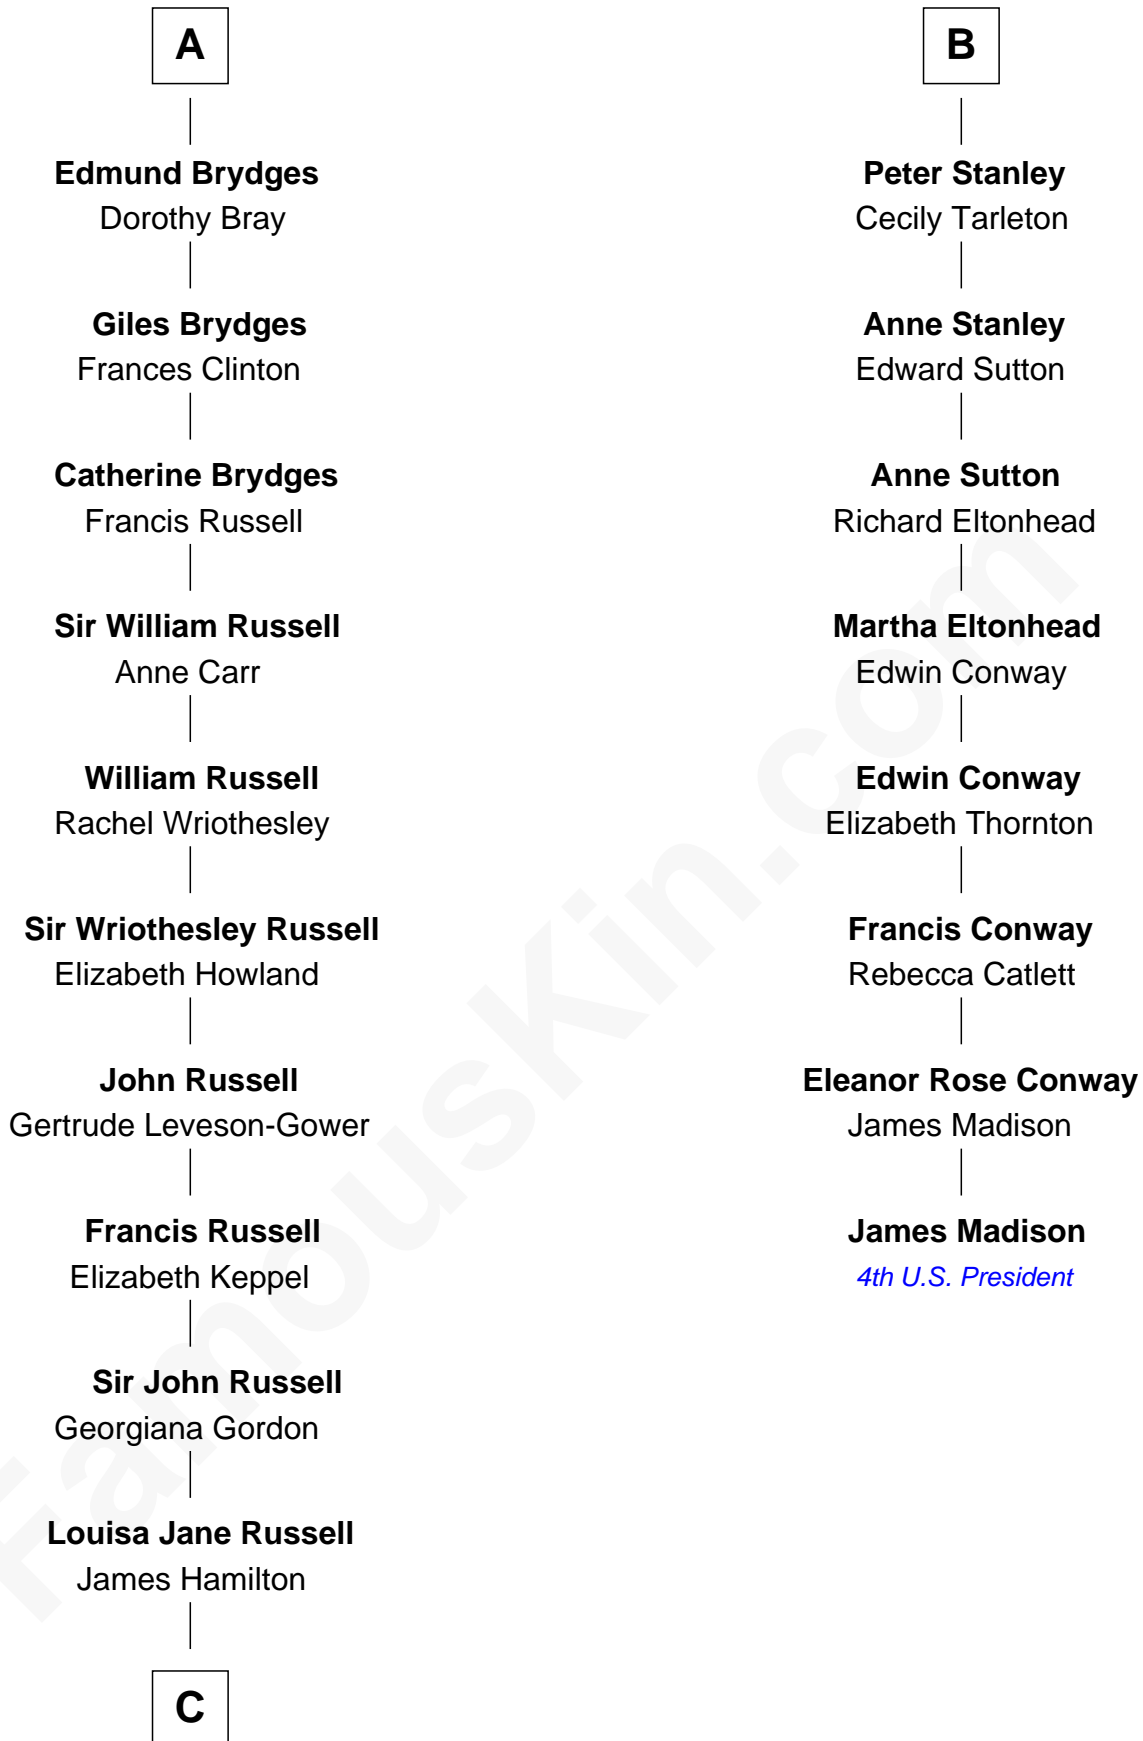

# FamousKin.com Relationship Chart of

**Sarah Ferguson**

*Duchess of York*

14th cousin 7 times removed of

**James Madison**

*4th U.S. President*

**Sir Robert de Holland**

Maude la Zouche

**Anne Grey**

Sir John Grey

**Edmund Grey**

Florence Hastings

**Elizabeth Grey**

John Brydges

**A**

**Maude de Holland**

Sir Thomas de Swinerton

**Sir Robert de Swinerton**

Elizabeth de Beke

**Maud de Swinerton**

Sir John Savage

**Mary Savage**

William Stanley

**William Stanley**

Alice Hoghton

**Sir William Stanley**

Agnes Grosvenor

**Sir William Stanley**

Anne Harington

**B**

**C**

—  
**Louisa Jane Hamilton**