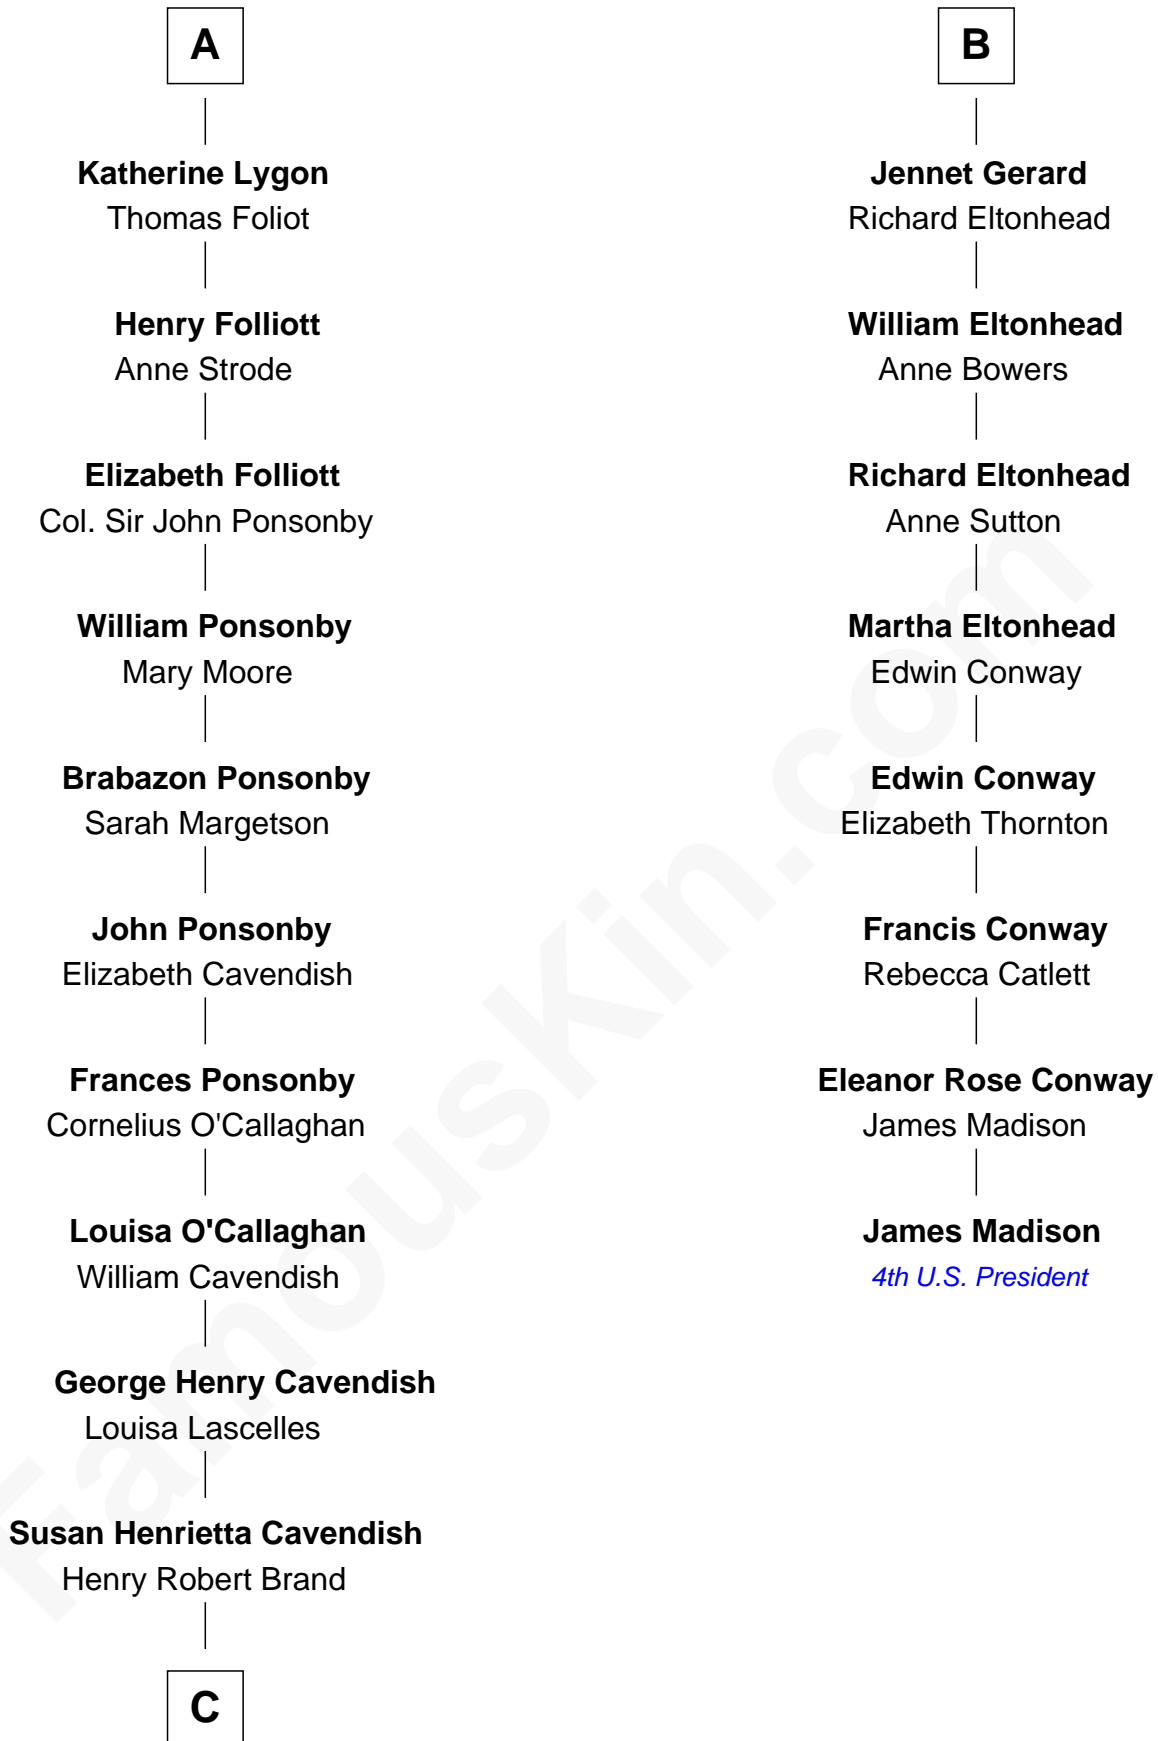

FamousKin.com Relationship Chart of

Sarah Ferguson

Duchess of York

14th cousin 6 times removed of

James Madison

4th U.S. President

Humphrey de Bohun

Elizabeth Plantagenet

Sir William de Bohun
Elizabeth de Badlesmere

Elizabeth de Bohun
Sir Richard Fitzalan

Elizabeth Fitzalan
Sir Thomas Mowbray

Isabel Mowbray
Sir James Berkeley

Maurice Berkeley
Isabel Mead

Anne Berkeley
Sir William Dennis

Eleanor Dennis
William Lygon

A

Sir William de Bohun
Elizabeth de Badlesmere

Elizabeth de Bohun
Sir Richard Fitzalan

Elizabeth Fitzalan
Sir Robert Goushill

Joan Goushill
Sir Thomas Stanley

Katherine Stanley
Sir John Savage

Dulcia Savage
Sir Henry Bold

Maud Bold
Thomas Gerard

B

C

—
Margaret Brand

Algernon Francis Holford Ferguson

—
Andrew Henry Ferguson

Marian Louisa Montagu-Douglas-Scott